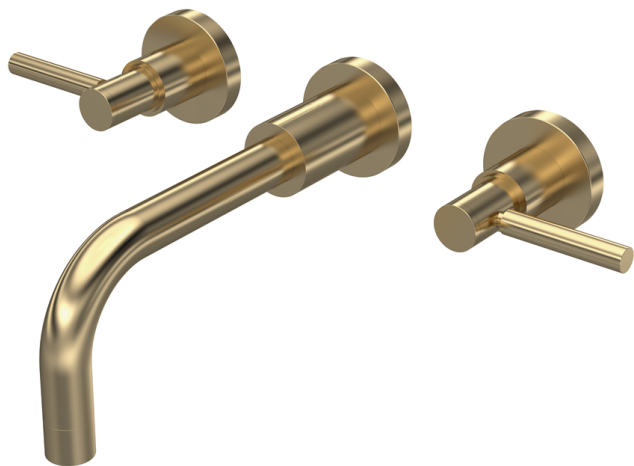

Sales Code: TEL817

Description: Tec Lever W/H Basin Mixer

Product Dimensions

Height (mm):	106
Width (mm):	320
Depth (mm):	260
Length (mm):	
Nett Weight (kg):	2.21

Packaging Dimensions

Height (mm):	140
Width (mm):	180
Depth (mm):	350
Gross Weight (kg):	2.21

Packaging Data

Box Colour:	White Cardboard Box
Box Qty:	1
Label Size:	100 x 50
Label Colour:	White Label
Label Qty:	2

Outer Box Dimensions (If Applicable)

Height (mm):	
Width (mm):	
Depth (mm):	
Length (mm):	
Gross Weight (kg):	18
Barcode:	5056462673844

Product Details

Country of Origin:	United Kingdom
Fitting Instruction:	No
Product Material:	Brass
Control Type:	Manual
Waste Included:	Waste Not Included
Waste Type:	Not Applicable
WRAS Approval: Yes	Approval No: W0747629
Valve/Cartridge Type:	1/4 Turn Ceramic Disc
Colour/Finish:	Brushed Brass
Mount Type:	Wall
Operating Pressure (bar):	0.1
Flow Rates: (Litres Per Min)	0.1 bar: 5 0.5 bar: 12 1 bar: 16 2 bar: 22 3 bar: 27
Pipe Size:	15 mm (1/2" Bsp)
Pipe Centres:	N/A