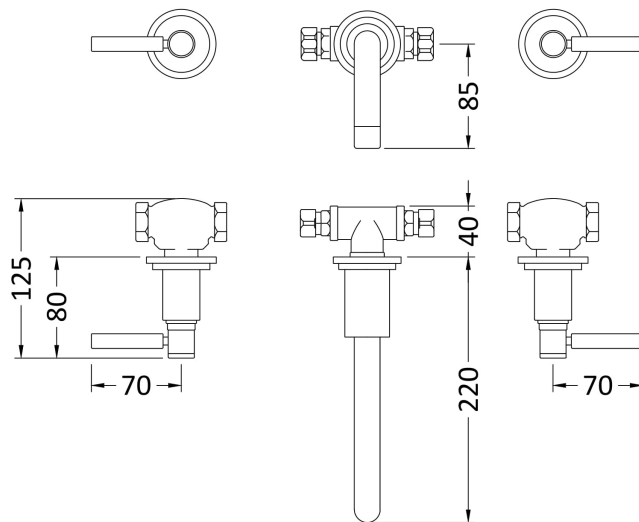

### Product Dimensions

Height (mm):	106
Width (mm):	320
Depth (mm):	260
Length (mm):	
Nett Weight (kg):	2.21

### Packaging Dimensions

Height (mm):	140
Width (mm):	180
Depth (mm):	350
Gross Weight (kg):	2.21

### Outer Box Dimensions (If Applicable)

Height (mm):	
Width (mm):	
Depth (mm):	
Length (mm):	
Gross Weight (kg):	18
Barcode:	5056462673844

### Product Details

Country of Origin:	United Kingdom
Fitting Instruction:	No
Product Material:	Brass
Control Type:	Manual
Waste Included:	Waste Not Included
Waste Type:	Not Applicable
WRAS Approval: Yes	Approval No: W0747629
Valve/Cartridge Type:	1/4 Turn Ceramic Disc
Colour/Finish:	Brushed Brass
Mount Type:	Wall
Operating Pressure (bar):	0.1
Flow Rates: (Litres Per Min)	0.1 bar: 5    0.5 bar: 12    1 bar: 16    2 bar: 22    3 bar: 27
Pipe Size:	15 mm (1/2" Bsp)
Pipe Centres:	N/A