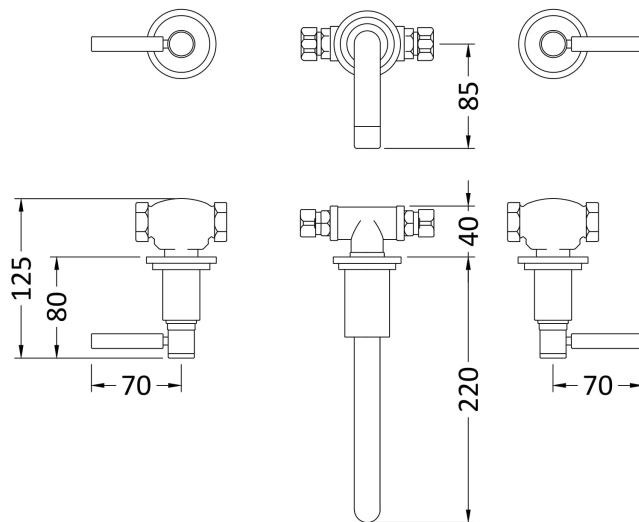

Sales Code: TEL817

Description: Tec Lever W/H Basin Mixer

Product Dimensions

Height (mm):	106
Width (mm):	320
Depth (mm):	260
Length (mm):	
Nett Weight (kg):	2.21

Packaging Dimensions

Height (mm):	140
Width (mm):	180
Depth (mm):	350
Gross Weight (kg):	2.21

Packaging Data

Box Colour:	White Cardboard Box
Box Qty:	1
Label Size:	100 x 50
Label Colour:	White Label
Label Qty:	2

Outer Box Dimensions (If Applicable)

Height (mm):	
Width (mm):	
Depth (mm):	
Length (mm):	
Gross Weight (kg):	18
Barcode:	5056462673844

Product Details

Country of Origin:	United Kingdom
Fitting Instruction:	No
Product Material:	Brass
Control Type:	Manual
Waste Included:	Waste Not Included
Waste Type:	Not Applicable
WRAS Approval: Yes	Approval No: W0747629
Valve/Cartridge Type:	1/4 Turn Ceramic Disc
Colour/Finish:	Brushed Brass
Mount Type:	Wall
Operating Pressure (bar):	0.1
Flow Rates: (Litres Per Min)	0.1 bar: 5 0.5 bar: 12 1 bar: 16 2 bar: 22 3 bar: 27
Pipe Size:	15 mm (1/2" Bsp)
Pipe Centres:	N/A