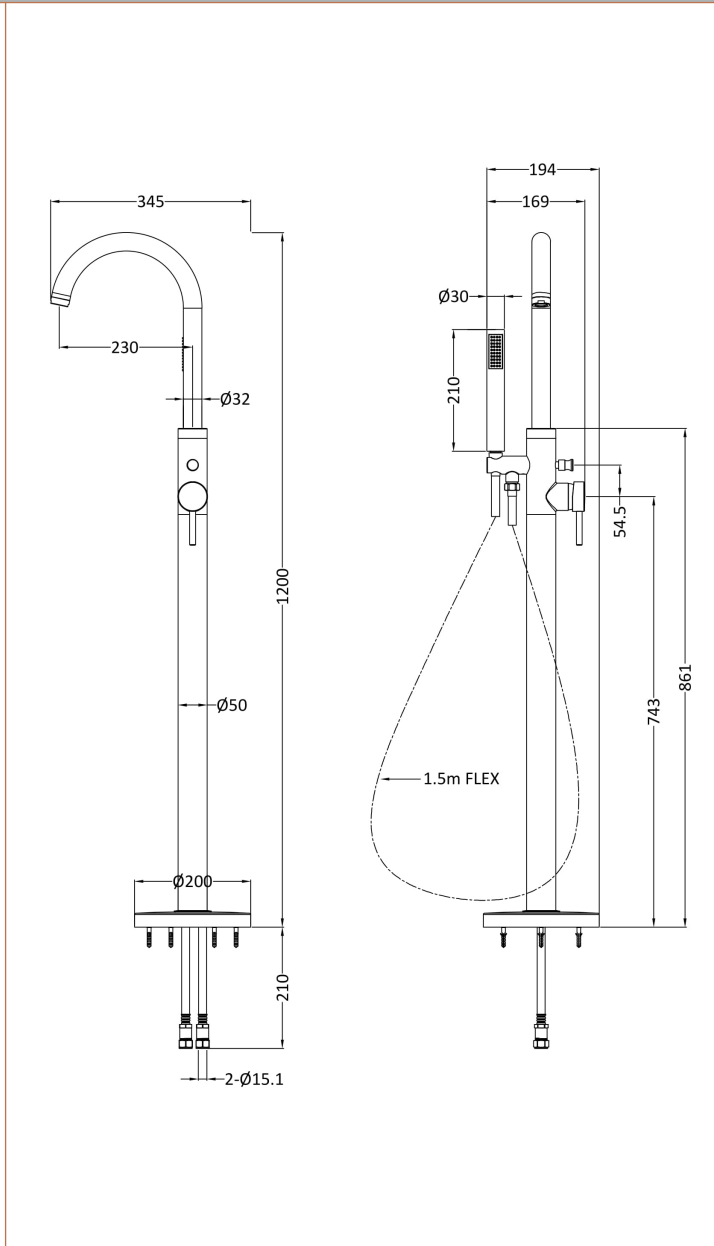

Sales Code: PN821

Description: Tec Elite Single Lever Mono Bsm

Product Dimensions

Height (mm):	1200
Width (mm):	200
Depth (mm):	345
Length (mm):	
Nett Weight (kg):	7.36

Packaging Dimensions

Height (mm):	250
Width (mm):	295
Depth (mm):	945
Gross Weight (kg):	7.36

Packaging Data

Box Colour:	White Cardboard Box
Box Qty:	1
Label Size:	100 x 50
Label Colour:	White Label
Label Qty:	2

Outer Box Dimensions (If Applicable)

Height (mm):	270
Width (mm):	930
Depth (mm):	235
Length (mm):	
Gross Weight (kg):	7
Barcode:	5056462659053

Product Details

Country of Origin:	China
Fitting Instruction:	No
Product Material:	Brass/ABS
Control Type:	Manual
Waste Included:	Waste Not Included
Waste Type:	Not Applicable
WRAS Approval: No	Approval No: N/A
Valve/Cartridge Type:	Single Lever Cartridge
Colour/Finish:	Brushed Brass
Mount Type:	Floor Standing
Operating Pressure (bar):	1

Flow Rates: (Litres Per Min)	0.1 bar: 2.2	0.5 bar: 6.7	1 bar: 9.5	2 bar: 13.5	3 bar: 16.5
Pipe Size:	15 mm (1/2" Bsp)				
Pipe Centres:	N/A				