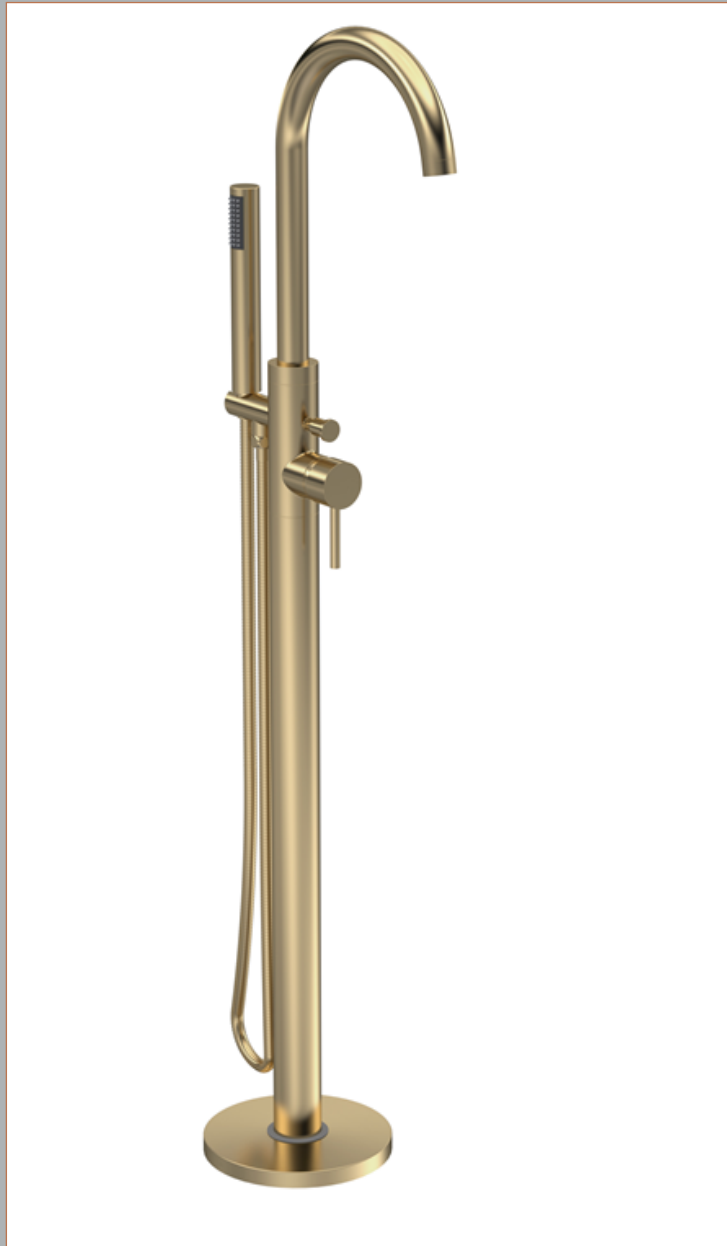

Sales Code: PN821

Description: Tec Elite Single Lever Mono Bsm

Product Dimensions

Height (mm):	1200
Width (mm):	200
Depth (mm):	345
Length (mm):	
Nett Weight (kg):	7.36

Packaging Dimensions

Height (mm):	250
Width (mm):	295
Depth (mm):	945
Gross Weight (kg):	7.36

Packaging Data

Box Colour:	White Cardboard Box
Box Qty:	1
Label Size:	100 x 50
Label Colour:	White Label
Label Qty:	2

Outer Box Dimensions (If Applicable)

Height (mm):	270
Width (mm):	930
Depth (mm):	235
Length (mm):	
Gross Weight (kg):	7
Barcode:	5056462659053

Product Details

Country of Origin:	China
Fitting Instruction:	No
Product Material:	Brass/ABS
Control Type:	Manual
Waste Included:	Waste Not Included
Waste Type:	Not Applicable
WRAS Approval: No	Approval No: N/A
Valve/Cartridge Type:	Single Lever Cartridge
Colour/Finish:	Brushed Brass
Mount Type:	Floor Standing
Operating Pressure (bar):	1