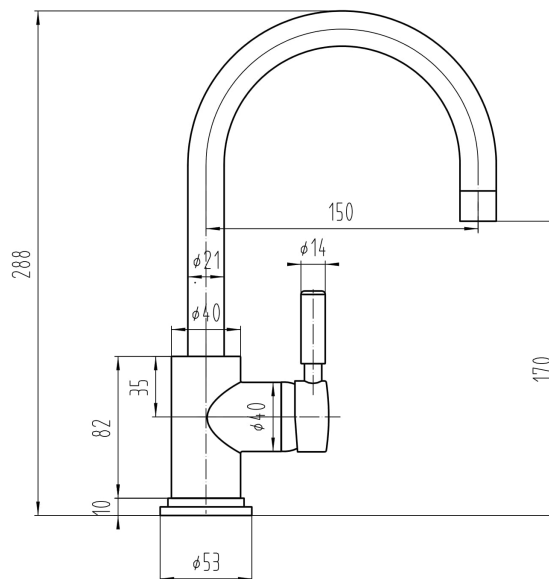

Sales Code: PN880

Description: Tec Single Lever Side Action Basin Mixer

Product Dimensions

Height (mm):	292
Width (mm):	50
Depth (mm):	190
Length (mm):	
Nett Weight (kg):	1.6

Packaging Dimensions

Height (mm):	85
Width (mm):	185
Depth (mm):	270
Gross Weight (kg):	1.6

Packaging Data

Box Colour:	White Cardboard Box
Box Qty:	1
Label Size:	100 x 50
Label Colour:	White Label
Label Qty:	2

Outer Box Dimensions (If Applicable)

Height (mm):	400
Width (mm):	280
Depth (mm):	560
Length (mm):	
Gross Weight (kg):	
Barcode:	5056462659077

Product Details

Country of Origin:	China
Fitting Instruction:	No
Product Material:	Brass
Control Type:	Manual
Waste Included:	Waste Not Included
Waste Type:	Not Applicable
WRAS Approval:	Approval No: N/A
Valve/Cartridge Type:	Single Lever Cartridge
Colour/Finish:	Brushed Brass
Mount Type:	Deck
Operating Pressure (bar):	0.1

Flow Rates: (Litres Per Min)	0.1 bar: 3	0.5 bar: 6	1 bar: 8	2 bar: 12	3 bar: 16
Pipe Size:	15 mm (1/2" Bsp)				
Pipe Centres:	Not Applicable				