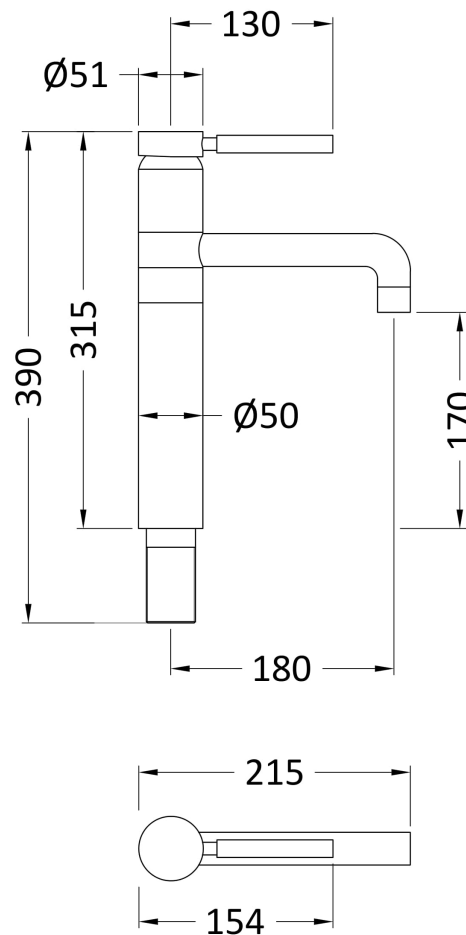

Sales Code: PN870

Description: Tec Single Lever High Rise Mixer S Spout

Product Dimensions

Height (mm):	315
Width (mm):	55
Depth (mm):	220
Length (mm):	
Nett Weight (kg):	2.89

Packaging Dimensions

Height (mm):	60
Width (mm):	220
Depth (mm):	410
Gross Weight (kg):	2.89

Packaging Data

Box Colour:	White Cardboard Box
Box Qty:	1
Label Size:	100 x 50
Label Colour:	White Label
Label Qty:	2

Outer Box Dimensions (If Applicable)

Height (mm):	330
Width (mm):	230
Depth (mm):	420
Length (mm):	
Gross Weight (kg):	12
Barcode:	5056462659091

Product Details

Country of Origin:	China
Fitting Instruction:	No
Product Material:	Brass
Control Type:	Manual
Waste Included:	Waste Not Included
Waste Type:	Not Applicable
WRAS Approval: No	Approval No: N/A
Valve/Cartridge Type:	Single Lever Cartridge
Colour/Finish:	Brushed Brass
Mount Type:	Deck
Operating Pressure (bar):	0.1

Flow Rates: (Litres Per Min)	0.1 bar: 4.6	0.5 bar: 9.5	1 bar: 13.5	2 bar: 11.9	3 bar: 23.4
Pipe Size:	15 mm (1/2" Bsp)				
Pipe Centres:	N/A				