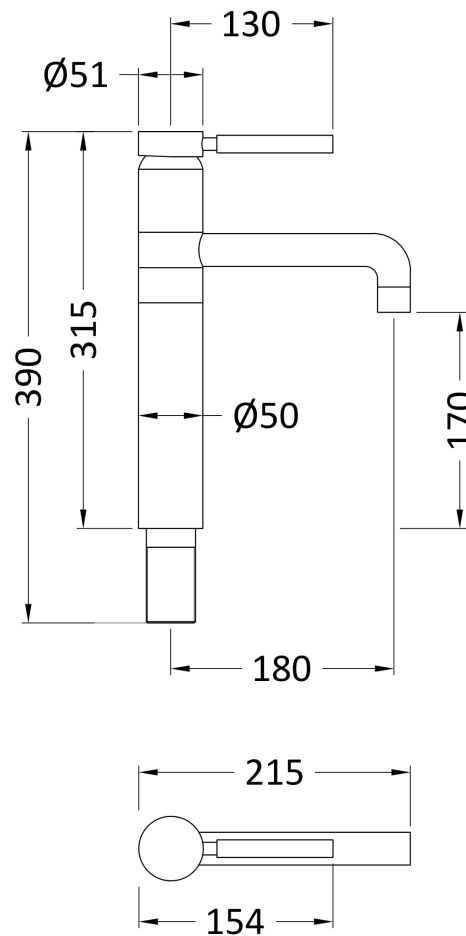

### Product Dimensions

Height (mm):	315
Width (mm):	55
Depth (mm):	220
Length (mm):	
Nett Weight (kg):	2.89

### Packaging Dimensions

Height (mm):	60
Width (mm):	220
Depth (mm):	410
Gross Weight (kg):	2.89

### Outer Box Dimensions (If Applicable)

Height (mm):	330
Width (mm):	230
Depth (mm):	420
Length (mm):	
Gross Weight (kg):	12
Barcode:	5056462659107

Flow Rates: (Litres Per Min)	0.1 bar: 4.6	0.5 bar: 9.5	1 bar: 13.5	2 bar: 119	3 bar: 23.4
Pipe Size:	15 mm (1/2" Bsp)				
Pipe Centres:	N/A				