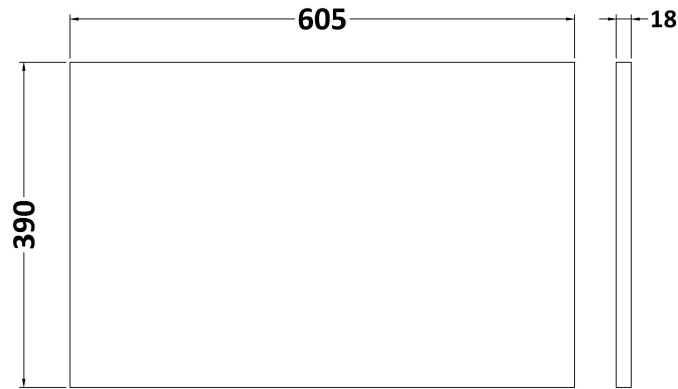

Sales Code: URB804W

Description: 600 W/H 2-Drawer Unit & Worktop

Packaging Details

Barcode: 5056462674544

Sales Code: URB893

Description: 600 W/H 2-Drawer Unit

Product Dimensions

Height (mm):	500
Width (mm):	610
Depth (mm):	383
Nett Weight (kg):	21.5

Packaging Dimensions

Height (mm):	500
Width (mm):	595
Depth (mm):	383
Gross Weight (kg):	22

Packaging Data

Box Colour:	Brown Cardboard Box
Box Qty:	1
Label Size:	100 x 50
Label Colour:	White Label
Label Qty:	2

Sales Code: MWT860

Description: 600 Worktop (605X390x18mm)

Product Dimensions

Height (mm):	18
Width (mm):	605
Depth (mm):	390
Nett Weight (kg):	2.5

Packaging Dimensions

Height (mm):	25
Width (mm):	625
Depth (mm):	410
Gross Weight (kg):	2.5

Packaging Data

Box Colour:	Brown Cardboard Box - Printed
Box Qty:	1
Label Size:	100 x 50
Label Colour:	Not Applicable
Label Qty:	0

Outer Box Dimensions (If Applicable)

Height (mm):	
Width (mm):	
Depth (mm):	
Gross Weight (kg):	
Barcode:	5056462654911