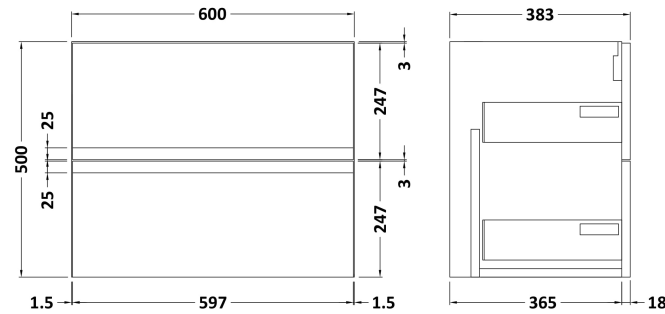

Sales Code: URB804W

Description: 600 W/H 2-Drawer Unit & Worktop

Packaging Details

Barcode: 5056462674544

Sales Code: URB893

Description: 600 W/H 2-Drawer Unit

Product Dimensions

Height (mm):	500
Width (mm):	610
Depth (mm):	383
Nett Weight (kg):	21.5

Packaging Dimensions

Height (mm):	500
Width (mm):	595
Depth (mm):	383
Gross Weight (kg):	22

Packaging Data

Box Colour:	Brown Cardboard Box
Box Qty:	1
Label Size:	100 x 50
Label Colour:	White Label
Label Qty:	2

Sales Code: MWT860

Description: 600 Worktop (605X390x18mm)

Product Dimensions

Height (mm):	18
Width (mm):	605
Depth (mm):	390
Nett Weight (kg):	2.5

Packaging Dimensions

Height (mm):	25
Width (mm):	625
Depth (mm):	410
Gross Weight (kg):	2.5

Packaging Data

Box Colour:	Brown Cardboard Box - Printed
Box Qty:	1
Label Size:	100 x 50
Label Colour:	Not Applicable
Label Qty:	0

Outer Box Dimensions (If Applicable)

Height (mm):	
Width (mm):	
Depth (mm):	
Gross Weight (kg):	
Barcode:	5056462654911