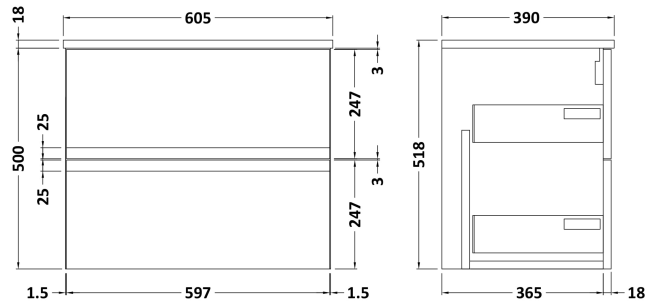

Sales Code: URB804W

Description: 600 W/H 2-Drawer Unit & Worktop

Packaging Details

Barcode: 5056462674544

Sales Code: URB893

Description: 600 W/H 2-Drawer Unit

Product Dimensions

Height (mm):	500
Width (mm):	610
Depth (mm):	383
Nett Weight (kg):	21.5

Packaging Dimensions

Height (mm):	500
Width (mm):	595
Depth (mm):	383
Gross Weight (kg):	22

Packaging Data

Box Colour:	Brown Cardboard Box
Box Qty:	1
Label Size:	100 x 50
Label Colour:	White Label
Label Qty:	2

Sales Code: MWT860

Description: 600 Worktop (605X390x18mm)

Product Dimensions

Height (mm):	18
Width (mm):	605
Depth (mm):	390
Nett Weight (kg):	2.5

Packaging Dimensions

Height (mm):	25
Width (mm):	625
Depth (mm):	410
Gross Weight (kg):	2.5

Packaging Data

Box Colour:	Brown Cardboard Box - Printed
Box Qty:	1
Label Size:	100 x 50
Label Colour:	Not Applicable
Label Qty:	0

Outer Box Dimensions (If Applicable)

Height (mm):	
Width (mm):	
Depth (mm):	
Gross Weight (kg):	
Barcode:	5056462654911