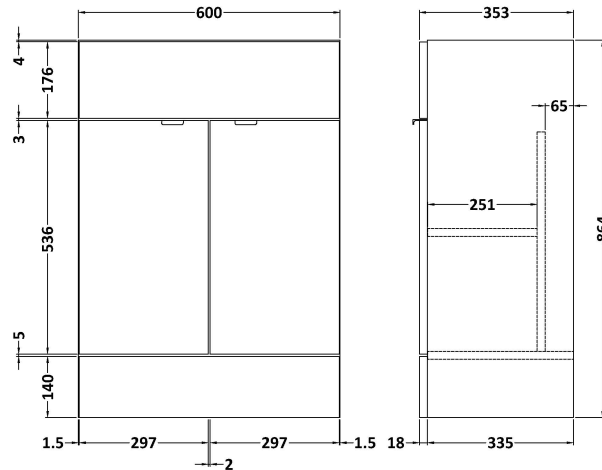

Sales Code: OFF608

Description: 600 Vanity Unit (355mm Deep)

Product Dimensions

Height (mm):	864
Width (mm):	600
Depth (mm):	355
Nett Weight (kg):	20.5

Packaging Dimensions

Height (mm):	375
Width (mm):	620
Depth (mm):	900
Gross Weight (kg):	21

Packaging Data

Box Colour:	Brown Cardboard Box
Box Qty:	1
Label Size:	100 x 50
Label Colour:	White Label
Label Qty:	2

Outer Box Dimensions (If Applicable)

Height (mm):	
Width (mm):	
Depth (mm):	
Gross Weight (kg):	
Barcode:	5055275817452

Product Details

Country of Origin:	United Kingdom
Fitting Instruction:	No
CE Certification:	N/A
FSC Certified Materials:	Yes
Colour:	Hacienda Black
Construction Method:	Cam & Wood Dowel
Construction Type:	Rigid
Cabinet Finish:	MFC Textured Woodgrain
Fascia Finish:	MFC Textured Woodgrain
Cabinet Thickness (mm):	18
Fascia Thickness (mm):	18
Drawer Included:	No
Drawer Type:	Not Applicable
No of Shelves:	1
Hinge Type:	95 Degree Clip-On Soft Close
Hinge Included:	Yes
Adjustable Legs:	No
Fixings Included:	Yes
Handle Style:	Contemporary
Waste Shroud:	No
Handle Included:	Yes
Handle Type:	Wrapover