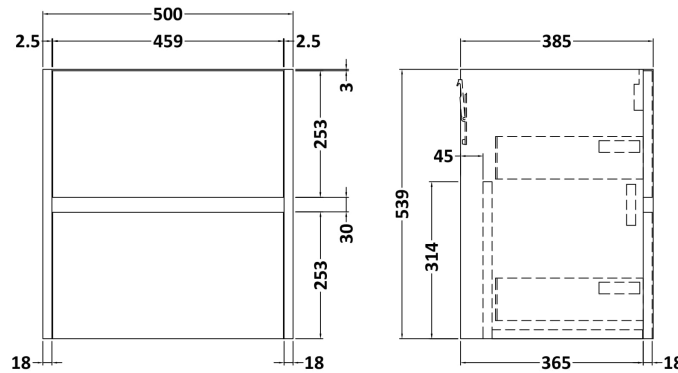

Sales Code: HAV2102A

Description: 500 W/H 2-Drawer Unit & Basin 1

Packaging Details

Barcode: 5056462646374

Sales Code: NPH2122

Description: 500 W/H 2-Drawer Unit (385 Deep)

Product Dimensions

Height (mm):	539
Width (mm):	500
Depth (mm):	385
Nett Weight (kg):	18.5

Packaging Dimensions

Height (mm):	560
Width (mm):	520
Depth (mm):	405
Gross Weight (kg):	19

Packaging Data

Box Colour:	Brown Cardboard Box
Box Qty:	1
Label Size:	100 x 50
Label Colour:	White Label
Label Qty:	2

Outer Box Dimensions (If Applicable)

Height (mm):	
Width (mm):	
Depth (mm):	
Gross Weight (kg):	
Barcode:	5056462696317

Product Details

Country of Origin:	United Kingdom
Fitting Instruction:	No
CE Certification:	N/A
FSC Certified Materials:	Yes
Colour:	White Woodgrain
Construction Method:	Cam & Wood Dowel
Construction Type:	Rigid
Cabinet Finish:	MFC Textured Woodgrain
Fascia Finish:	MFC Textured Woodgrain
Cabinet Thickness (mm):	18
Fascia Thickness (mm):	18
Drawer Included:	Yes
Drawer Type:	80mm High Metal S/C Inc Galler
No of Shelves:	0
Hinge Type:	Not Applicable
Hinge Included:	No
Adjustable Legs:	No
Fixings Included:	Yes
Handle Style:	Not Applicable
Waste Shroud:	Yes
Handle Included:	No, Not Required
Handle Type:	Handleless

Sales Code: NVM012

Description: 500 Mid-Edged Basin 1 Th

Product Dimensions

Height (mm):	180
Width (mm):	510
Depth (mm):	390
Nett Weight (kg):	10.54

Packaging Dimensions

Height (mm):	210
Width (mm):	410
Depth (mm):	530
Gross Weight (kg):	10.54