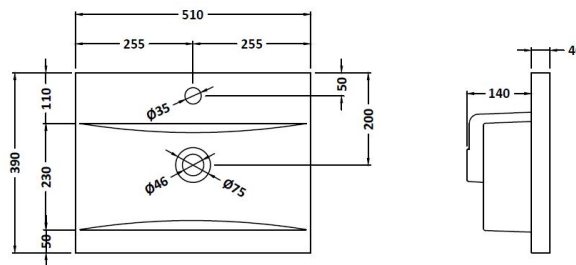

Packaging Dimensions

Height (mm):	560
Width (mm):	520
Depth (mm):	405
Gross Weight (kg):	19

Packaging Data

Box Colour:	Brown Cardboard Box
Box Qty:	1
Label Size:	100 x 50
Label Colour:	White Label
Label Qty:	2

Outer Box Dimensions (If Applicable)

Height (mm):	
Width (mm):	
Depth (mm):	
Gross Weight (kg):	
Barcode:	5056462696317

Product Details

Country of Origin:	United Kingdom
Fitting Instruction:	No
CE Certification:	N/A
FSC Certified Materials:	Yes
Colour:	White Woodgrain
Construction Method:	Cam & Wood Dowel
Construction Type:	Rigid
Cabinet Finish:	MFC Textured Woodgrain
Fascia Finish:	MFC Textured Woodgrain
Cabinet Thickness (mm):	18
Fascia Thickness (mm):	18
Drawer Included:	Yes
Drawer Type:	80mm High Metal S/C Inc Galler
No of Shelves:	0
Hinge Type:	Not Applicable
Hinge Included:	No
Adjustable Legs:	No
Fixings Included:	Yes
Handle Style:	Not Applicable
Waste Shroud:	Yes
Handle Included:	No, Not Required
Handle Type:	Handleless

Sales Code: NVM012

Description: 500 Mid-Edged Basin 1 Th

Product Dimensions

Height (mm):	180
Width (mm):	510
Depth (mm):	390
Nett Weight (kg):	10.54

Packaging Dimensions

Height (mm):	210
Width (mm):	410
Depth (mm):	530
Gross Weight (kg):	10.54

Packaging Data

Box Colour:	Brown Cardboard Box - Printed
Box Qty:	1
Label Size:	100 x 50
Label Colour:	White Label
Label Qty:	2

Outer Box Dimensions (If Applicable)

Height (mm):	
Width (mm):	
Depth (mm):	
Gross Weight (kg):	
Barcode:	5055369043446