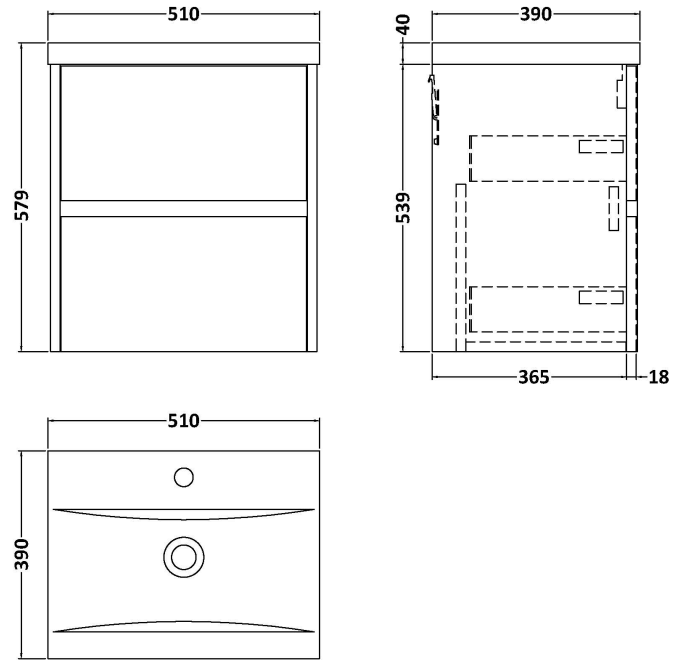

Sales Code: HAV2102A

Description: 500 W/H 2-Drawer Unit & Basin 1

Packaging Details

Barcode: 5056462646374

Sales Code: NPH2122

Description: 500 W/H 2-Drawer Unit (385 Deep)

Product Dimensions

Height (mm):	539
Width (mm):	500
Depth (mm):	385
Nett Weight (kg):	18.5

Packaging Dimensions

Height (mm):	560
Width (mm):	520
Depth (mm):	405
Gross Weight (kg):	19

Packaging Data

Box Colour:	Brown Cardboard Box
Box Qty:	1
Label Size:	100 x 50
Label Colour:	White Label
Label Qty:	2

Outer Box Dimensions (If Applicable)

Height (mm):	
Width (mm):	
Depth (mm):	
Gross Weight (kg):	
Barcode:	5056462696317

Product Details

Country of Origin:	United Kingdom
Fitting Instruction:	No
CE Certification:	N/A
FSC Certified Materials:	Yes
Colour:	White Woodgrain
Construction Method:	Cam & Wood Dowel
Construction Type:	Rigid
Cabinet Finish:	MFC Textured Woodgrain
Fascia Finish:	MFC Textured Woodgrain
Cabinet Thickness (mm):	18
Fascia Thickness (mm):	18
Drawer Included:	Yes
Drawer Type:	80mm High Metal S/C Inc Galler
No of Shelves:	0
Hinge Type:	Not Applicable
Hinge Included:	No
Adjustable Legs:	No
Fixings Included:	Yes
Handle Style:	Not Applicable
Waste Shroud:	Yes
Handle Included:	No, Not Required
Handle Type:	Handleless

Sales Code: NVM012

Description: 500 Mid-Edged Basin 1 Th

Product Dimensions

Height (mm):	180
Width (mm):	510
Depth (mm):	390
Nett Weight (kg):	10.54

Packaging Dimensions

Height (mm):	210
Width (mm):	410
Depth (mm):	530
Gross Weight (kg):	10.54