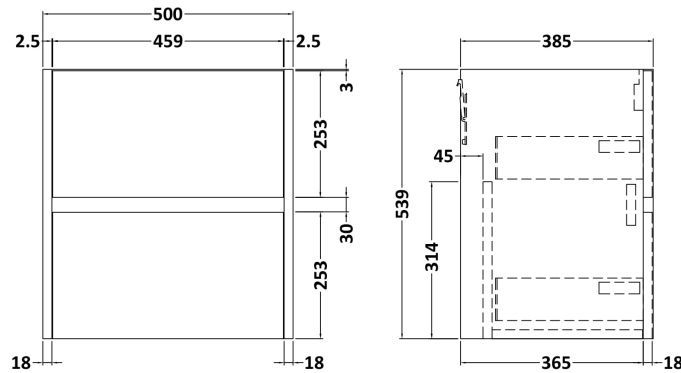

### Product Dimensions

Height (mm):	539
Width (mm):	500
Depth (mm):	385
Nett Weight (kg):	18.5

### Packaging Dimensions

Height (mm):	560
Width (mm):	520
Depth (mm):	405
Gross Weight (kg):	19

### Product Dimensions

Height (mm):	180
Width (mm):	510
Depth (mm):	390
Nett Weight (kg):	10.54

### Packaging Dimensions

Height (mm):	210
Width (mm):	410
Depth (mm):	530
Gross Weight (kg):	10.54