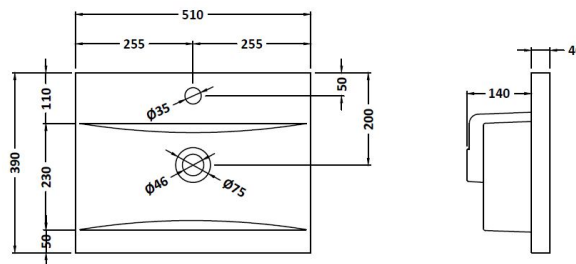

### Product Dimensions

Height (mm):	539
Width (mm):	500
Depth (mm):	385
Nett Weight (kg):	18.5

### Packaging Dimensions

Height (mm):	560
Width (mm):	520
Depth (mm):	405
Gross Weight (kg):	19

### Outer Box Dimensions (If Applicable)

Height (mm):	
Width (mm):	
Depth (mm):	
Gross Weight (kg):	
Barcode:	5056462696331

### Product Dimensions

Height (mm):	180
Width (mm):	510
Depth (mm):	390
Nett Weight (kg):	10.54