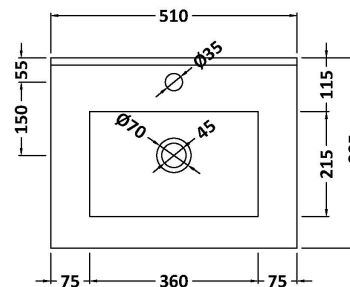

Packaging Dimensions

Height (mm):	560
Width (mm):	520
Depth (mm):	405
Gross Weight (kg):	19

Packaging Data

Box Colour:	Brown Cardboard Box
Box Qty:	1
Label Size:	100 x 50
Label Colour:	White Label
Label Qty:	2

Outer Box Dimensions (If Applicable)

Height (mm):	
Width (mm):	
Depth (mm):	
Gross Weight (kg):	
Barcode:	5056462696324

Product Details

Country of Origin:	United Kingdom
Fitting Instruction:	No
CE Certification:	N/A
FSC Certified Materials:	Yes
Colour:	Graphite Grey Woodgrain
Construction Method:	Cam & Wood Dowel
Construction Type:	Rigid
Cabinet Finish:	MFC Textured Woodgrain
Fascia Finish:	MFC Textured Woodgrain
Cabinet Thickness (mm):	18
Fascia Thickness (mm):	18
Drawer Included:	Yes
Drawer Type:	80mm High Metal S/C Inc Galler
No of Shelves:	0
Hinge Type:	Not Applicable
Hinge Included:	No
Adjustable Legs:	No
Fixings Included:	Yes
Handle Style:	Not Applicable
Waste Shroud:	Yes
Handle Included:	No, Not Required
Handle Type:	Handleless

Sales Code: NVM001

Description: 500mm Minimalist Basin 1Th

Product Dimensions

Height (mm):	170
Width (mm):	500
Depth (mm):	390
Nett Weight (kg):	9

Packaging Dimensions

Height (mm):	400
Width (mm):	520
Depth (mm):	200
Gross Weight (kg):	9

Packaging Data

Box Colour:	Brown Cardboard Box
Box Qty:	1
Label Size:	105 x 50
Label Colour:	White Label
Label Qty:	1

Outer Box Dimensions (If Applicable)

Height (mm):	
Width (mm):	
Depth (mm):	
Gross Weight (kg):	
Barcode:	5055275828670