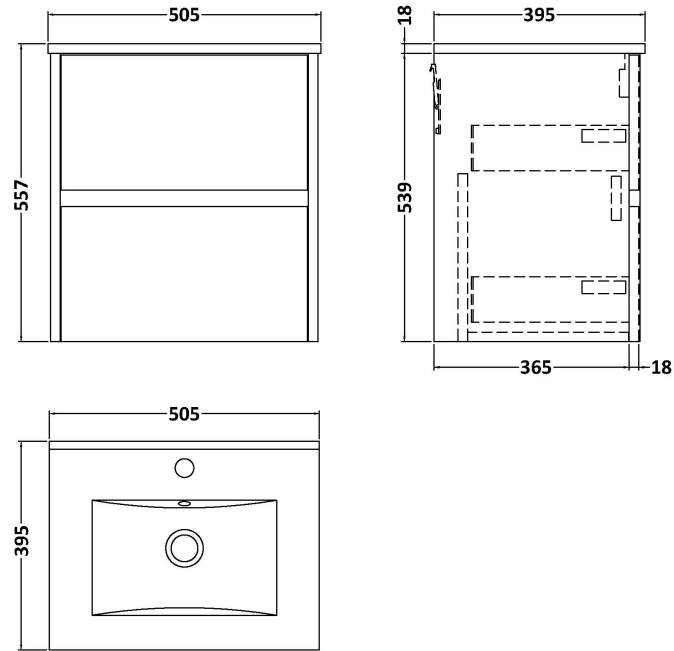

Sales Code: HAV2202B

Description: 500 W/H 2-Drawer Unit & Basin 2

Packaging Details

Barcode: 5056462646985

Sales Code: NPH2222

Description: 500 W/H 2-Drawer Unit (385 Deep)

Product Dimensions

Height (mm):	539
Width (mm):	500
Depth (mm):	385
Nett Weight (kg):	18.5

Packaging Dimensions

Height (mm):	560
Width (mm):	520
Depth (mm):	405
Gross Weight (kg):	19

Packaging Data

Box Colour:	Brown Cardboard Box
Box Qty:	1
Label Size:	100 x 50
Label Colour:	White Label
Label Qty:	2

Sales Code: NVM001

Description: 500mm Minimalist Basin 1Th

Product Dimensions

Height (mm):	170
Width (mm):	500
Depth (mm):	390
Nett Weight (kg):	9

Packaging Dimensions

Height (mm):	400
Width (mm):	520
Depth (mm):	200
Gross Weight (kg):	9

Packaging Data

Box Colour:	Brown Cardboard Box
Box Qty:	1
Label Size:	105 x 50
Label Colour:	White Label
Label Qty:	1

Outer Box Dimensions (If Applicable)

Height (mm):	
Width (mm):	
Depth (mm):	
Gross Weight (kg):	
Barcode:	5055275828670