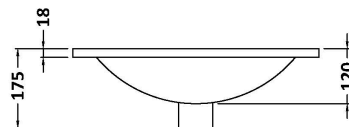

Packaging Dimensions

Height (mm):	560
Width (mm):	520
Depth (mm):	405
Gross Weight (kg):	19

Packaging Data

Box Colour:	Brown Cardboard Box
Box Qty:	1
Label Size:	100 x 50
Label Colour:	White Label
Label Qty:	2

Outer Box Dimensions (If Applicable)

Height (mm):	
Width (mm):	
Depth (mm):	
Gross Weight (kg):	
Barcode:	5056462696324

Product Details

Country of Origin:	United Kingdom
Fitting Instruction:	No
CE Certification:	N/A
FSC Certified Materials:	Yes
Colour:	Graphite Grey Woodgrain
Construction Method:	Cam & Wood Dowel
Construction Type:	Rigid
Cabinet Finish:	MFC Textured Woodgrain
Fascia Finish:	MFC Textured Woodgrain
Cabinet Thickness (mm):	18
Fascia Thickness (mm):	18
Drawer Included:	Yes
Drawer Type:	80mm High Metal S/C Inc Galler
No of Shelves:	0
Hinge Type:	Not Applicable
Hinge Included:	No
Adjustable Legs:	No
Fixings Included:	Yes
Handle Style:	Not Applicable
Waste Shroud:	Yes
Handle Included:	No, Not Required
Handle Type:	Handleless

Sales Code: NVM001

Description: 500mm Minimalist Basin 1Th

Product Dimensions

Height (mm):	170
Width (mm):	500
Depth (mm):	390
Nett Weight (kg):	9

Packaging Dimensions

Height (mm):	400
Width (mm):	520
Depth (mm):	200
Gross Weight (kg):	9

Packaging Data

Box Colour:	Brown Cardboard Box
Box Qty:	1
Label Size:	105 x 50
Label Colour:	White Label
Label Qty:	1

Outer Box Dimensions (If Applicable)

Height (mm):	
Width (mm):	
Depth (mm):	
Gross Weight (kg):	
Barcode:	5055275828670