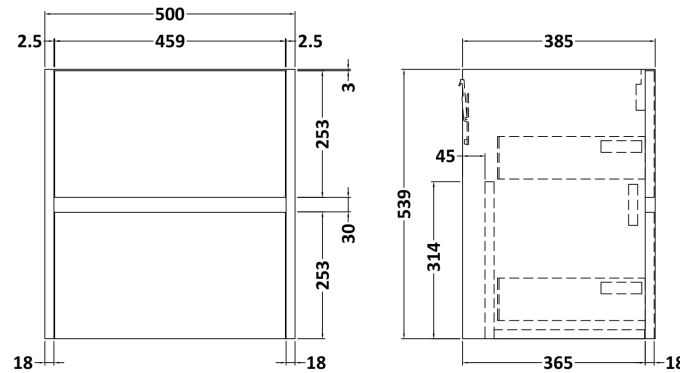

Sales Code: HAV2202B

Description: 500 W/H 2-Drawer Unit & Basin 2

Packaging Details

Barcode: 5056462646985

Sales Code: NPH2222

Description: 500 W/H 2-Drawer Unit (385 Deep)

Product Dimensions

Height (mm):	539
Width (mm):	500
Depth (mm):	385
Nett Weight (kg):	18.5

Packaging Dimensions

Height (mm):	560
Width (mm):	520
Depth (mm):	405
Gross Weight (kg):	19

Packaging Data

Box Colour:	Brown Cardboard Box
Box Qty:	1
Label Size:	100 x 50
Label Colour:	White Label
Label Qty:	2

Sales Code: NVM001

Description: 500mm Minimalist Basin 1Th

Product Dimensions

Height (mm):	170
Width (mm):	500
Depth (mm):	390
Nett Weight (kg):	9

Packaging Dimensions

Height (mm):	400
Width (mm):	520
Depth (mm):	200
Gross Weight (kg):	9

Packaging Data

Box Colour:	Brown Cardboard Box
Box Qty:	1
Label Size:	105 x 50
Label Colour:	White Label
Label Qty:	1

Outer Box Dimensions (If Applicable)

Height (mm):	
Width (mm):	
Depth (mm):	
Gross Weight (kg):	
Barcode:	5055275828670