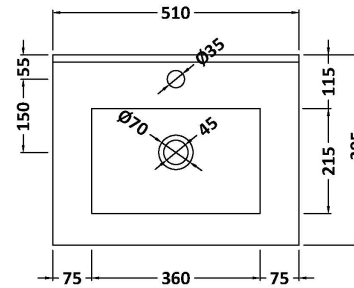

Packaging Dimensions

Height (mm):	560
Width (mm):	520
Depth (mm):	405
Gross Weight (kg):	19

Packaging Data

Box Colour:	Brown Cardboard Box
Box Qty:	1
Label Size:	100 x 50
Label Colour:	White Label
Label Qty:	2

Outer Box Dimensions (If Applicable)

Height (mm):	
Width (mm):	
Depth (mm):	
Gross Weight (kg):	
Barcode:	5056462696331

Product Details

Country of Origin:	United Kingdom
Fitting Instruction:	No
CE Certification:	N/A
FSC Certified Materials:	Yes
Colour:	Monument Grey
Construction Method:	Cam & Wood Dowel
Construction Type:	Rigid
Cabinet Finish:	MFC Smooth Matt
Fascia Finish:	MFC Smooth Matt
Cabinet Thickness (mm):	18
Fascia Thickness (mm):	18
Drawer Included:	Yes
Drawer Type:	80mm High Metal S/C Inc Galler
No of Shelves:	0
Hinge Type:	Not Applicable
Hinge Included:	No
Adjustable Legs:	No
Fixings Included:	Yes
Handle Style:	Not Applicable
Waste Shroud:	Yes
Handle Included:	No, Not Required
Handle Type:	Handleless

Sales Code: NVM001

Description: 500mm Minimalist Basin 1Th

Product Dimensions

Height (mm):	170
Width (mm):	500
Depth (mm):	390
Nett Weight (kg):	9

Packaging Dimensions

Height (mm):	400
Width (mm):	520
Depth (mm):	200
Gross Weight (kg):	9

Packaging Data

Box Colour:	Brown Cardboard Box
Box Qty:	1
Label Size:	105 x 50
Label Colour:	White Label
Label Qty:	1

Outer Box Dimensions (If Applicable)

Height (mm):	
Width (mm):	
Depth (mm):	
Gross Weight (kg):	
Barcode:	5055275828670