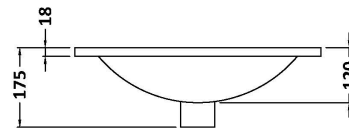

Packaging Dimensions

Height (mm):	560
Width (mm):	520
Depth (mm):	405
Gross Weight (kg):	19

Packaging Data

Box Colour:	Brown Cardboard Box
Box Qty:	1
Label Size:	100 x 50
Label Colour:	White Label
Label Qty:	2

Outer Box Dimensions (If Applicable)

Height (mm):	
Width (mm):	
Depth (mm):	
Gross Weight (kg):	
Barcode:	5056462696331

Product Details

Country of Origin:	United Kingdom
Fitting Instruction:	No
CE Certification:	N/A
FSC Certified Materials:	Yes
Colour:	Monument Grey
Construction Method:	Cam & Wood Dowel
Construction Type:	Rigid
Cabinet Finish:	MFC Smooth Matt
Fascia Finish:	MFC Smooth Matt
Cabinet Thickness (mm):	18
Fascia Thickness (mm):	18
Drawer Included:	Yes
Drawer Type:	80mm High Metal S/C Inc Galler
No of Shelves:	0
Hinge Type:	Not Applicable
Hinge Included:	No
Adjustable Legs:	No
Fixings Included:	Yes
Handle Style:	Not Applicable
Waste Shroud:	Yes
Handle Included:	No, Not Required
Handle Type:	Handleless

Sales Code: NVM001

Description: 500mm Minimalist Basin 1Th

Product Dimensions

Height (mm):	170
Width (mm):	500
Depth (mm):	390
Nett Weight (kg):	9

Packaging Dimensions

Height (mm):	400
Width (mm):	520
Depth (mm):	200
Gross Weight (kg):	9

Packaging Data

Box Colour:	Brown Cardboard Box
Box Qty:	1
Label Size:	105 x 50
Label Colour:	White Label
Label Qty:	1

Outer Box Dimensions (If Applicable)

Height (mm):	
Width (mm):	
Depth (mm):	
Gross Weight (kg):	
Barcode:	5055275828670