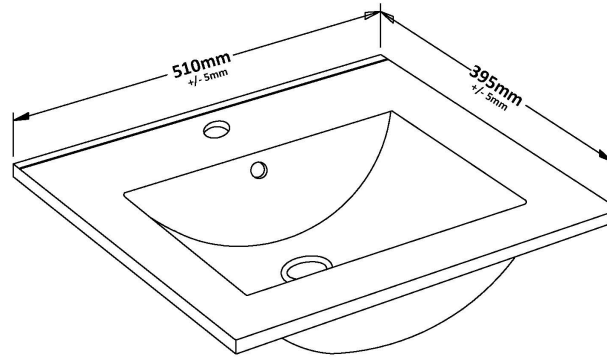

Packaging Dimensions

Height (mm):	560
Width (mm):	520
Depth (mm):	405
Gross Weight (kg):	19

Packaging Data

Box Colour:	Brown Cardboard Box
Box Qty:	1
Label Size:	100 x 50
Label Colour:	White Label
Label Qty:	2

Outer Box Dimensions (If Applicable)

Height (mm):	
Width (mm):	
Depth (mm):	
Gross Weight (kg):	
Barcode:	5056462696331

Product Details

Country of Origin:	United Kingdom
Fitting Instruction:	No
CE Certification:	N/A
FSC Certified Materials:	Yes
Colour:	Monument Grey
Construction Method:	Cam & Wood Dowel
Construction Type:	Rigid
Cabinet Finish:	MFC Smooth Matt
Fascia Finish:	MFC Smooth Matt
Cabinet Thickness (mm):	18
Fascia Thickness (mm):	18
Drawer Included:	Yes
Drawer Type:	80mm High Metal S/C Inc Galler
No of Shelves:	0
Hinge Type:	Not Applicable
Hinge Included:	No
Adjustable Legs:	No
Fixings Included:	Yes
Handle Style:	Not Applicable
Waste Shroud:	Yes
Handle Included:	No, Not Required
Handle Type:	Handleless

Sales Code: NVM001

Description: 500mm Minimalist Basin 1Th

Product Dimensions

Height (mm):	170
Width (mm):	500
Depth (mm):	390
Nett Weight (kg):	9

Packaging Dimensions

Height (mm):	400
Width (mm):	520
Depth (mm):	200
Gross Weight (kg):	9

Packaging Data

Box Colour:	Brown Cardboard Box
Box Qty:	1
Label Size:	105 x 50
Label Colour:	White Label
Label Qty:	1

Outer Box Dimensions (If Applicable)

Height (mm):	
Width (mm):	
Depth (mm):	
Gross Weight (kg):	
Barcode:	5055275828670