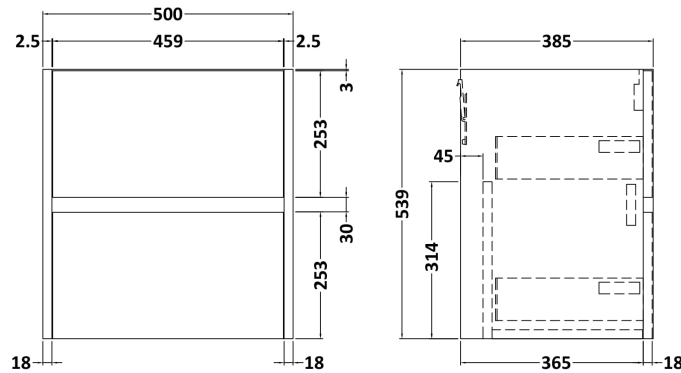

Sales Code: HAV2302B

Description: 500 W/H 2-Drawer Unit & Basin 2

Packaging Details

Barcode: 5056462646992

Sales Code: NPH2322

Description: 500 W/H 2-Drawer Unit (385 Deep)

Product Dimensions

Height (mm):	539
Width (mm):	500
Depth (mm):	385
Nett Weight (kg):	18.5

Packaging Dimensions

Height (mm):	560
Width (mm):	520
Depth (mm):	405
Gross Weight (kg):	19

Packaging Data

Box Colour:	Brown Cardboard Box
Box Qty:	1
Label Size:	100 x 50
Label Colour:	White Label
Label Qty:	2

Sales Code: NVM001

Description: 500mm Minimalist Basin 1Th

Product Dimensions

Height (mm):	170
Width (mm):	500
Depth (mm):	390
Nett Weight (kg):	9

Packaging Dimensions

Height (mm):	400
Width (mm):	520
Depth (mm):	200
Gross Weight (kg):	9

Packaging Data

Box Colour:	Brown Cardboard Box
Box Qty:	1
Label Size:	105 x 50
Label Colour:	White Label
Label Qty:	1

Outer Box Dimensions (If Applicable)

Height (mm):	
Width (mm):	
Depth (mm):	
Gross Weight (kg):	
Barcode:	5055275828670