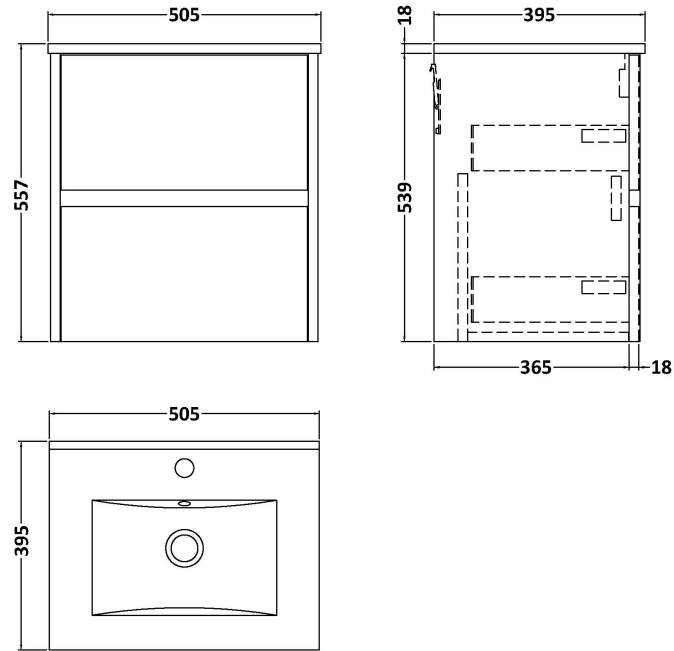

Sales Code: HAV2302B

Description: 500 W/H 2-Drawer Unit & Basin 2

Packaging Details

Barcode: 5056462646992

Sales Code: NPH2322

Description: 500 W/H 2-Drawer Unit (385 Deep)

Product Dimensions

Height (mm):	539
Width (mm):	500
Depth (mm):	385
Nett Weight (kg):	18.5

Packaging Dimensions

Height (mm):	560
Width (mm):	520
Depth (mm):	405
Gross Weight (kg):	19

Packaging Data

Box Colour:	Brown Cardboard Box
Box Qty:	1
Label Size:	100 x 50
Label Colour:	White Label
Label Qty:	2

Outer Box Dimensions (If Applicable)

Height (mm):	
Width (mm):	
Depth (mm):	
Gross Weight (kg):	
Barcode:	5056462696331

Product Details

Country of Origin:	United Kingdom
Fitting Instruction:	No
CE Certification:	N/A
FSC Certified Materials:	Yes
Colour:	Monument Grey
Construction Method:	Cam & Wood Dowel
Construction Type:	Rigid
Cabinet Finish:	MFC Smooth Matt
Fascia Finish:	MFC Smooth Matt
Cabinet Thickness (mm):	18
Fascia Thickness (mm):	18
Drawer Included:	Yes
Drawer Type:	80mm High Metal S/C Inc Galler
No of Shelves:	0
Hinge Type:	Not Applicable
Hinge Included:	No
Adjustable Legs:	No
Fixings Included:	Yes
Handle Style:	Not Applicable
Waste Shroud:	Yes
Handle Included:	No, Not Required
Handle Type:	Handleless

Sales Code: NVM001

Description: 500mm Minimalist Basin 1Th

Product Dimensions

Height (mm):	170
Width (mm):	500
Depth (mm):	390
Nett Weight (kg):	9

Packaging Dimensions

Height (mm):	400
Width (mm):	520
Depth (mm):	200
Gross Weight (kg):	9