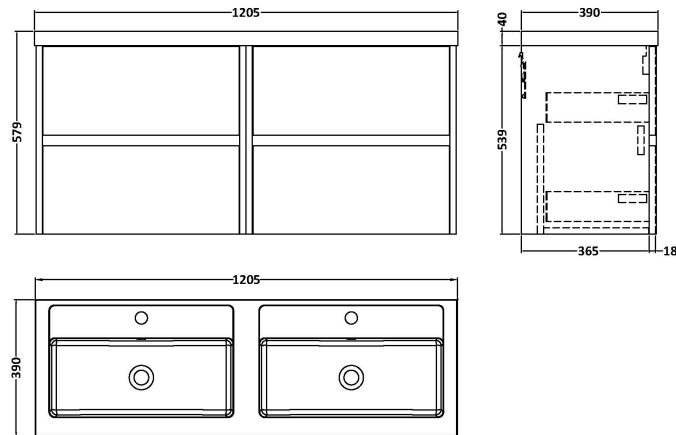

Sales Code: HAV2304C

Description: 1200 W/H 4-Drawer Unit & Double Basin

Packaging Details

Barcode: 5056462650883