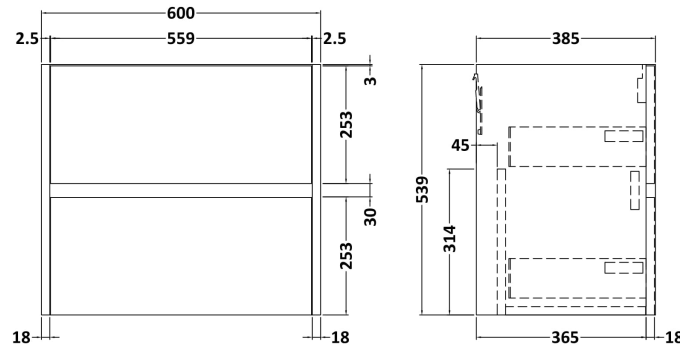

### Product Dimensions

Height (mm):	539
Width (mm):	600
Depth (mm):	385
Nett Weight (kg):	22.5

### Packaging Dimensions

Height (mm):	560
Width (mm):	620
Depth (mm):	405
Gross Weight (kg):	23

### Outer Box Dimensions (If Applicable)

Height (mm):	
Width (mm):	
Depth (mm):	
Gross Weight (kg):	
Barcode:	5056462696430

**Sales Code:** PMB424

**Description:** Double Polymarble Basin 1205 X 390

**Product Dimensions**

Height (mm):	390
Width (mm):	1205
Depth (mm):	157
Nett Weight (kg):	18.12

**Packaging Dimensions**

Height (mm):	100
Width (mm):	1205
Depth (mm):	400
Gross Weight (kg):	18.12