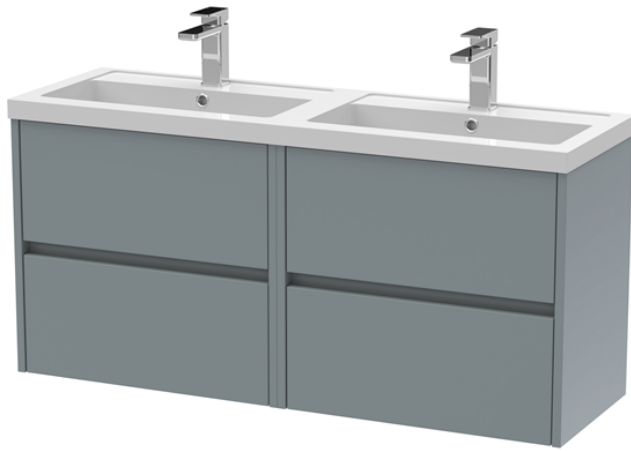

Sales Code: HAV2304C

Description: 1200 W/H 4-Drawer Unit & Double Basin

### Packaging Details

Barcode: 5056462650883

**Sales Code:** NPH2324

**Description:** 600 W/H 2-Drawer Unit (385 Deep)

### Product Dimensions

Height (mm):	539
Width (mm):	600
Depth (mm):	385
Nett Weight (kg):	22.5

**Sales Code:** PMB424

**Description:** Double Polymarble Basin 1205 X 390

**Product Dimensions**

Height (mm):	390
Width (mm):	1205
Depth (mm):	157
Nett Weight (kg):	18.12

**Packaging Dimensions**

Height (mm):	100
Width (mm):	1205
Depth (mm):	400
Gross Weight (kg):	18.12