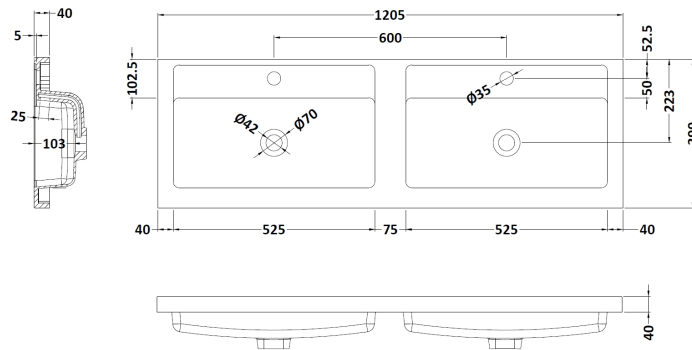

### Product Dimensions

Height (mm):	539
Width (mm):	600
Depth (mm):	385
Nett Weight (kg):	22.5

### Packaging Dimensions

Height (mm):	560
Width (mm):	620
Depth (mm):	405
Gross Weight (kg):	23

### Outer Box Dimensions (If Applicable)

Height (mm):	
Width (mm):	
Depth (mm):	
Gross Weight (kg):	
Barcode:	5056462696430

**Sales Code:** PMB424

**Description:** Double Polymarble Basin 1205 X 390

**Product Dimensions**

Height (mm):	390
Width (mm):	1205
Depth (mm):	157
Nett Weight (kg):	18.12

**Packaging Dimensions**

Height (mm):	100
Width (mm):	1205
Depth (mm):	400
Gross Weight (kg):	18.12