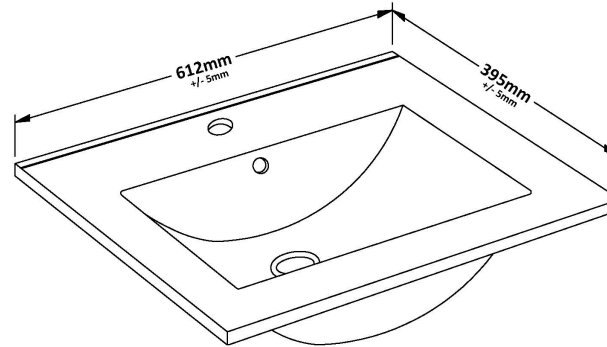

### Product Dimensions

Height (mm):	539
Width (mm):	600
Depth (mm):	385
Nett Weight (kg):	22.5

### Packaging Dimensions

Height (mm):	560
Width (mm):	620
Depth (mm):	405
Gross Weight (kg):	23

### Outer Box Dimensions (If Applicable)

Height (mm):	
Width (mm):	
Depth (mm):	
Gross Weight (kg):	
Barcode:	5056462696416

### Product Dimensions

Height (mm):	170
Width (mm):	600
Depth (mm):	390
Nett Weight (kg):	10.76