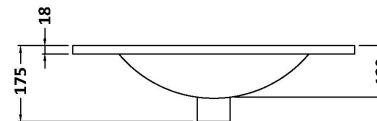

### Product Dimensions

Height (mm):	539
Width (mm):	600
Depth (mm):	385
Nett Weight (kg):	22.5

### Packaging Dimensions

Height (mm):	560
Width (mm):	620
Depth (mm):	405
Gross Weight (kg):	23

### Outer Box Dimensions (If Applicable)

Height (mm):	
Width (mm):	
Depth (mm):	
Gross Weight (kg):	
Barcode:	5056462696416

### Product Dimensions

Height (mm):	170
Width (mm):	600
Depth (mm):	390
Nett Weight (kg):	10.76