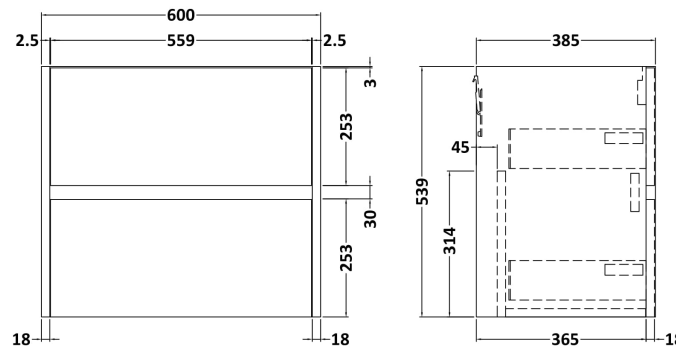

### Product Dimensions

Height (mm):	539
Width (mm):	600
Depth (mm):	385
Nett Weight (kg):	22.5

### Packaging Dimensions

Height (mm):	560
Width (mm):	620
Depth (mm):	405
Gross Weight (kg):	23

### Product Dimensions

Height (mm):	170
Width (mm):	600
Depth (mm):	390
Nett Weight (kg):	10.76

### Packaging Dimensions

Height (mm):	200
Width (mm):	400
Depth (mm):	620
Gross Weight (kg):	10.76