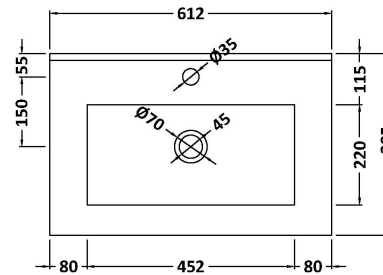

### Product Dimensions

Height (mm):	539
Width (mm):	600
Depth (mm):	385
Nett Weight (kg):	22.5

### Packaging Dimensions

Height (mm):	560
Width (mm):	620
Depth (mm):	405
Gross Weight (kg):	23

### Outer Box Dimensions (If Applicable)

Height (mm):	
Width (mm):	
Depth (mm):	
Gross Weight (kg):	
Barcode:	5056462696416

### Product Dimensions

Height (mm):	170
Width (mm):	600
Depth (mm):	390
Nett Weight (kg):	10.76