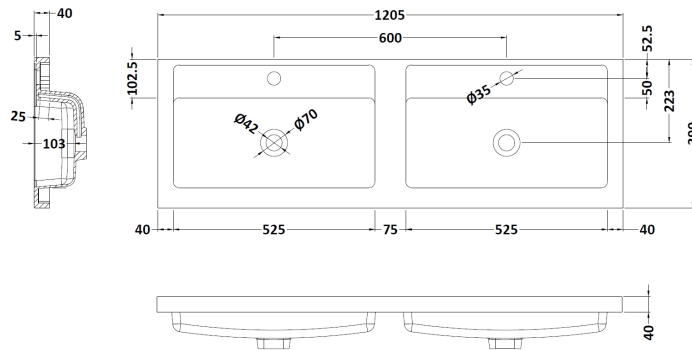

### Product Dimensions

Height (mm):	539
Width (mm):	600
Depth (mm):	385
Nett Weight (kg):	22.5

### Packaging Dimensions

Height (mm):	560
Width (mm):	620
Depth (mm):	405
Gross Weight (kg):	23

### Outer Box Dimensions (If Applicable)

Height (mm):	
Width (mm):	
Depth (mm):	
Gross Weight (kg):	
Barcode:	5056462696454

**Sales Code:** PMB424

**Description:** Double Polymarble Basin 1205 X 390

**Product Dimensions**

Height (mm):	390
Width (mm):	1205
Depth (mm):	157
Nett Weight (kg):	18.12

**Packaging Dimensions**

Height (mm):	100
Width (mm):	1205
Depth (mm):	400
Gross Weight (kg):	18.12