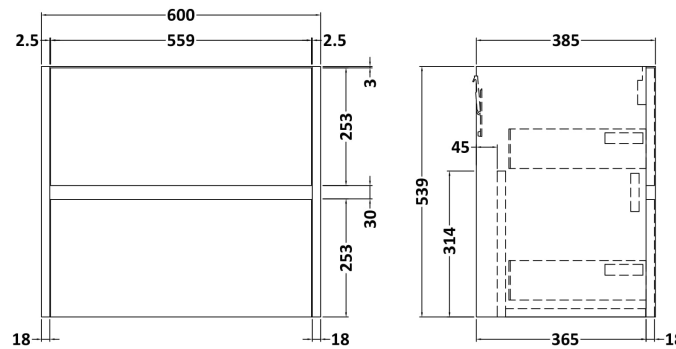

### Product Dimensions

Height (mm):	539
Width (mm):	600
Depth (mm):	385
Nett Weight (kg):	22.5

### Packaging Dimensions

Height (mm):	560
Width (mm):	620
Depth (mm):	405
Gross Weight (kg):	23

### Outer Box Dimensions (If Applicable)

Height (mm):	
Width (mm):	
Depth (mm):	
Gross Weight (kg):	
Barcode:	5056462696454

**Sales Code:** PMB424

**Description:** Double Polymarble Basin 1205 X 390

**Product Dimensions**

Height (mm):	390
Width (mm):	1205
Depth (mm):	157
Nett Weight (kg):	18.12

**Packaging Dimensions**

Height (mm):	100
Width (mm):	1205
Depth (mm):	400
Gross Weight (kg):	18.12