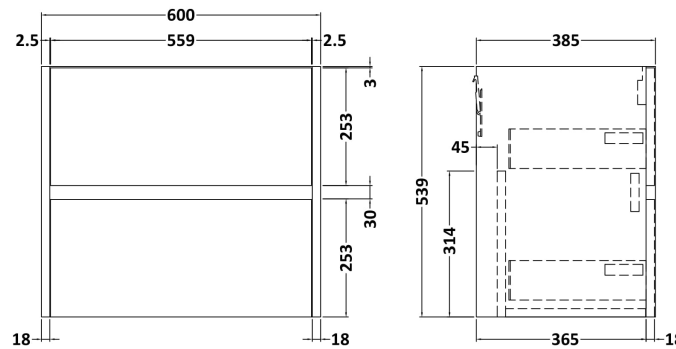

### Product Dimensions

Height (mm):	539
Width (mm):	600
Depth (mm):	385
Nett Weight (kg):	22.5

### Packaging Dimensions

Height (mm):	560
Width (mm):	620
Depth (mm):	405
Gross Weight (kg):	23

### Product Dimensions

Height (mm):	390
Width (mm):	1205
Depth (mm):	175
Nett Weight (kg):	27

### Packaging Dimensions

Height (mm):	205
Width (mm):	1270
Depth (mm):	510
Gross Weight (kg):	27