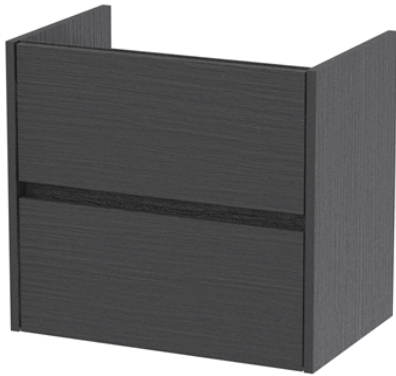

**Sales Code:** HAV2204F

**Description:** 1200 W/H 4-Drawer Unit & Double Basin

### Product Dimensions

Height (mm):	539
Width (mm):	600
Depth (mm):	385
Nett Weight (kg):	22.5