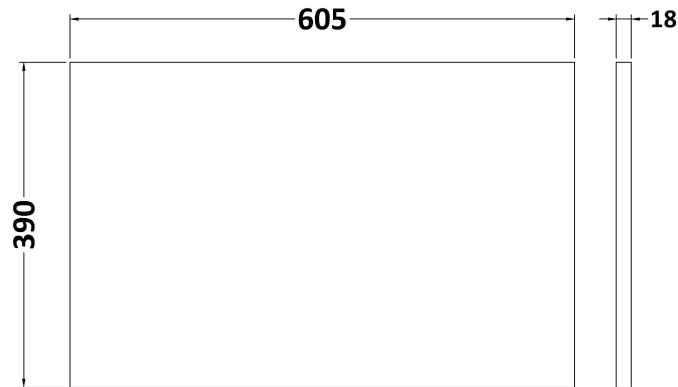

### Product Dimensions

Height (mm):	539
Width (mm):	600
Depth (mm):	385
Nett Weight (kg):	22.5

### Packaging Dimensions

Height (mm):	560
Width (mm):	620
Depth (mm):	405
Gross Weight (kg):	23

### Outer Box Dimensions (If Applicable)

Height (mm):	
Width (mm):	
Depth (mm):	
Gross Weight (kg):	
Barcode:	5056462696423

Sales Code: MWD2260

Description: 600 Worktop (605X390x18mm)

**Product Dimensions**

Height (mm):	18
Width (mm):	605
Depth (mm):	390
Nett Weight (kg):	2.5

**Packaging Dimensions**

Height (mm):	25
Width (mm):	625
Depth (mm):	410
Gross Weight (kg):	3