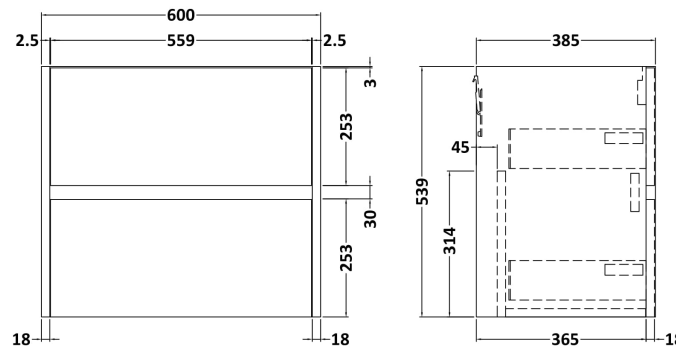

### Product Dimensions

Height (mm):	539
Width (mm):	600
Depth (mm):	385
Nett Weight (kg):	22.5

### Packaging Dimensions

Height (mm):	560
Width (mm):	620
Depth (mm):	405
Gross Weight (kg):	23

### Outer Box Dimensions (If Applicable)

Height (mm):	
Width (mm):	
Depth (mm):	
Gross Weight (kg):	
Barcode:	5056462696423

Sales Code: MWD2260

Description: 600 Worktop (605X390x18mm)

**Product Dimensions**

Height (mm):	18
Width (mm):	605
Depth (mm):	390
Nett Weight (kg):	2.5

**Packaging Dimensions**

Height (mm):	25
Width (mm):	625
Depth (mm):	410
Gross Weight (kg):	3