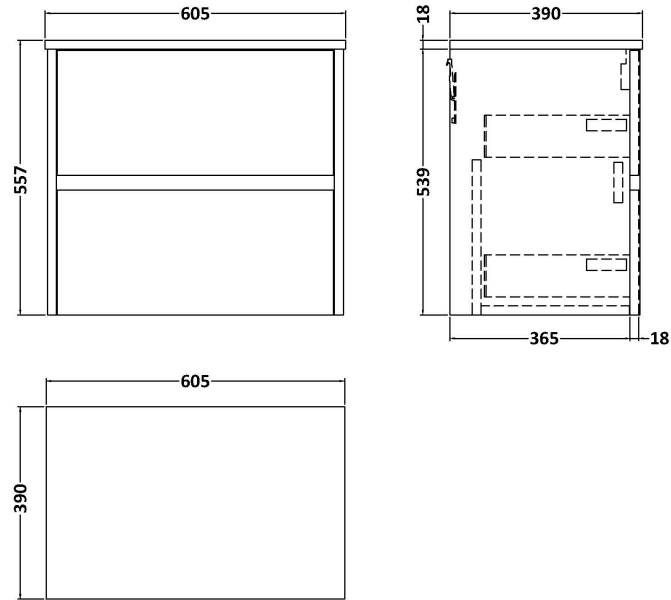

Sales Code: HAV2204W

Description: 600 W/H 2-Drawer Unit & Worktop

Packaging Details

Barcode: 5056462650999