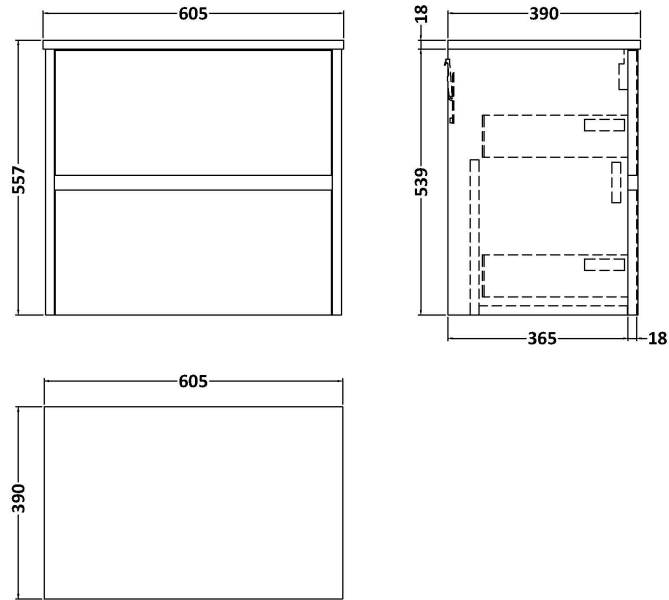

Sales Code: HAV2604W

Description: 600 W/H 2-Drawer Unit & Worktop

Packaging Details

Barcode: 5056462651026

Sales Code: NPH2624

Description: 600 W/H 2-Drawer Unit (385 Deep)

Product Dimensions

Height (mm):	539
Width (mm):	600
Depth (mm):	385
Nett Weight (kg):	22.5

Packaging Dimensions

Height (mm):	560
Width (mm):	620
Depth (mm):	405
Gross Weight (kg):	23

Packaging Data

Box Colour:	Brown Cardboard Box
Box Qty:	1
Label Size:	100 x 50
Label Colour:	White Label
Label Qty:	2

Outer Box Dimensions (If Applicable)

Height (mm):	
Width (mm):	
Depth (mm):	
Gross Weight (kg):	
Barcode:	5056462696454

Product Details

Country of Origin:	United Kingdom
Fitting Instruction:	No
CE Certification:	N/A
FSC Certified Materials:	Yes
Colour:	Metallic Slate
Construction Method:	Cam & Wood Dowel
Construction Type:	Rigid
Cabinet Finish:	MFC Textured Matt
Fascia Finish:	MFC Textured Matt
Cabinet Thickness (mm):	18
Fascia Thickness (mm):	18
Drawer Included:	Yes
Drawer Type:	80mm High Metal S/C Inc Galler
No of Shelves:	0
Hinge Type:	Not Applicable
Hinge Included:	No
Adjustable Legs:	No
Fixings Included:	Yes
Handle Style:	Not Applicable
Waste Shroud:	Yes
Handle Included:	No, Not Required
Handle Type:	Handleless

Sales Code: MWD2660

Description: 600 Worktop (605X390x18mm)

Product Dimensions

Height (mm):	18
Width (mm):	605
Depth (mm):	390
Nett Weight (kg):	2.5

Packaging Dimensions

Height (mm):	25
Width (mm):	625
Depth (mm):	410
Gross Weight (kg):	3