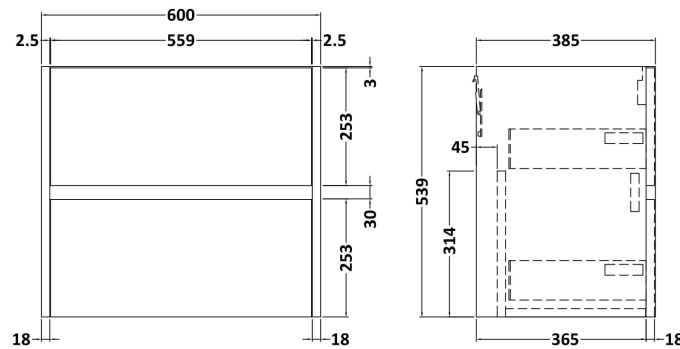

Sales Code: HAV2604W

Description: 600 W/H 2-Drawer Unit & Worktop

Packaging Details

Barcode: 5056462651026

Sales Code: NPH2624

Description: 600 W/H 2-Drawer Unit (385 Deep)

Product Dimensions

Height (mm):	539
Width (mm):	600
Depth (mm):	385
Nett Weight (kg):	22.5

Packaging Dimensions

Height (mm):	560
Width (mm):	620
Depth (mm):	405
Gross Weight (kg):	23

Packaging Data

Box Colour:	Brown Cardboard Box
Box Qty:	1
Label Size:	100 x 50
Label Colour:	White Label
Label Qty:	2

Sales Code: MWD2660

Description: 600 Worktop (605X390x18mm)

Product Dimensions

Height (mm):	18
Width (mm):	605
Depth (mm):	390
Nett Weight (kg):	2.5

Packaging Dimensions

Height (mm):	25
Width (mm):	625
Depth (mm):	410
Gross Weight (kg):	3

Packaging Data

Box Colour:	Brown Cardboard Box - Printed
Box Qty:	1
Label Size:	100 x 50
Label Colour:	Not Applicable
Label Qty:	1

Outer Box Dimensions (If Applicable)

Height (mm):	
Width (mm):	
Depth (mm):	
Gross Weight (kg):	
Barcode:	5056462696669