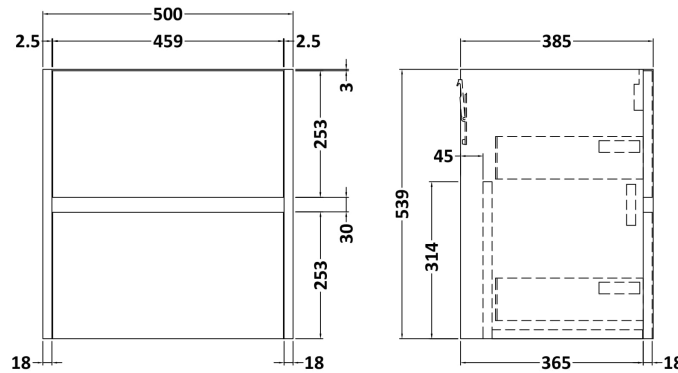

### Product Dimensions

Height (mm):	539
Width (mm):	500
Depth (mm):	385
Nett Weight (kg):	18.5

### Packaging Dimensions

Height (mm):	560
Width (mm):	520
Depth (mm):	405
Gross Weight (kg):	19

### Product Dimensions

Height (mm):	160
Width (mm):	510
Depth (mm):	440
Nett Weight (kg):	9

### Packaging Dimensions

Height (mm):	190
Width (mm):	530
Depth (mm):	415
Gross Weight (kg):	9.5