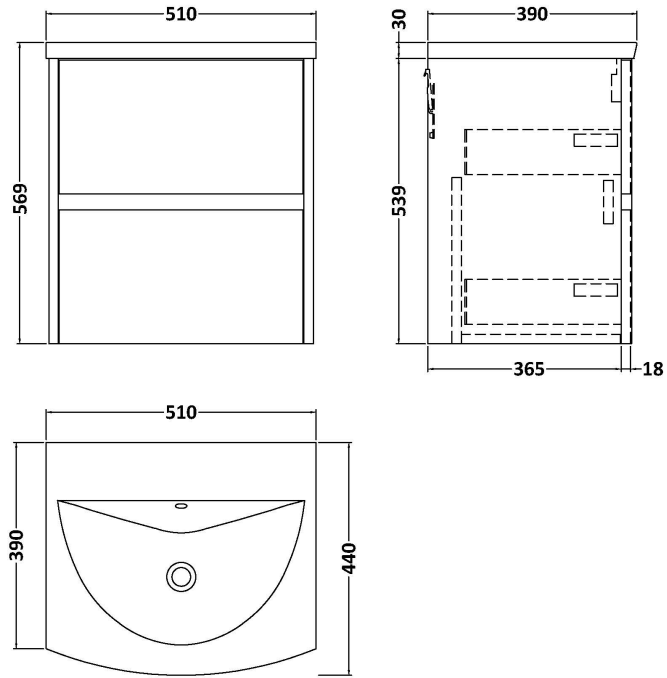

Sales Code: HAV2102G

Description: 500 W/H 2-Drawer Unit & Basin 4

Packaging Details

Barcode: 5056462650685