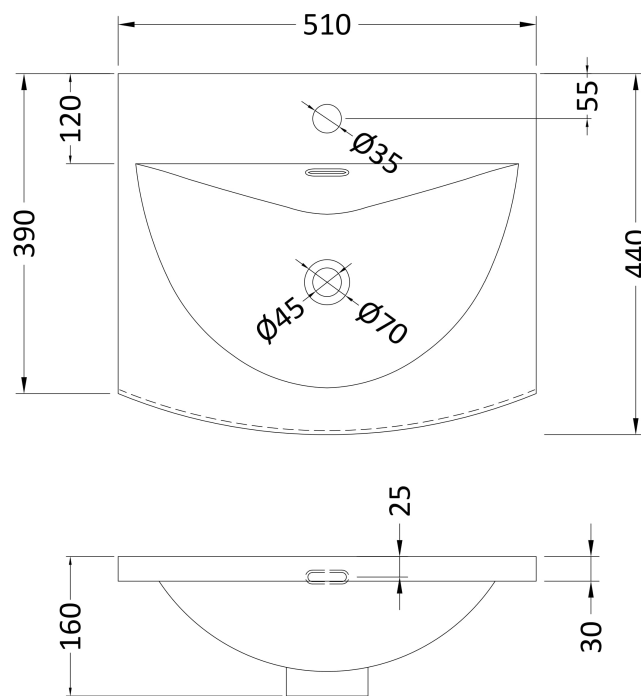

### Product Dimensions

Height (mm):	539
Width (mm):	500
Depth (mm):	385
Nett Weight (kg):	18.5

### Packaging Dimensions

Height (mm):	560
Width (mm):	520
Depth (mm):	405
Gross Weight (kg):	19

### Outer Box Dimensions (If Applicable)

Height (mm):	
Width (mm):	
Depth (mm):	
Gross Weight (kg):	
Barcode:	5056462696317

### Product Dimensions

Height (mm):	160
Width (mm):	510
Depth (mm):	440
Nett Weight (kg):	9