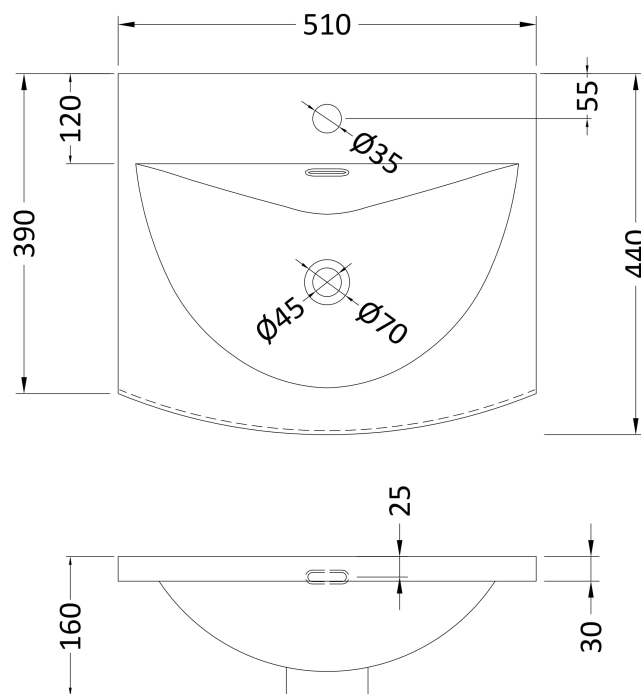

Sales Code: HAV2202G

Description: 500 W/H 2-Drawer Unit & Basin 4

Packaging Details

Barcode: 5056462650692

Sales Code: NPH2222

Description: 500 W/H 2-Drawer Unit (385 Deep)

Product Dimensions

Height (mm):	539
Width (mm):	500
Depth (mm):	385
Nett Weight (kg):	18.5

Packaging Dimensions

Height (mm):	560
Width (mm):	520
Depth (mm):	405
Gross Weight (kg):	19

Packaging Data

Box Colour:	Brown Cardboard Box
Box Qty:	1
Label Size:	100 x 50
Label Colour:	White Label
Label Qty:	2

Sales Code: NVM042

Description: 500 Curved Basin 1Th

Product Dimensions

Height (mm):	160
Width (mm):	510
Depth (mm):	440
Nett Weight (kg):	9

Packaging Dimensions

Height (mm):	190
Width (mm):	530
Depth (mm):	415
Gross Weight (kg):	9.5

Packaging Data

Box Colour:	Brown Cardboard Box - Printed
Box Qty:	1
Label Size:	100 x 50
Label Colour:	White Label
Label Qty:	2

Outer Box Dimensions (If Applicable)

Height (mm):	
Width (mm):	
Depth (mm):	
Gross Weight (kg):	
Barcode:	5056462620985