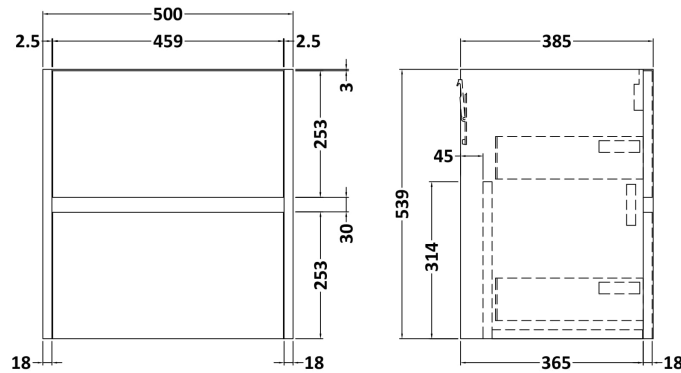

Sales Code: HAV2202G

Description: 500 W/H 2-Drawer Unit & Basin 4

Packaging Details

Barcode: 5056462650692

Sales Code: NPH2222

Description: 500 W/H 2-Drawer Unit (385 Deep)

Product Dimensions

Height (mm):	539
Width (mm):	500
Depth (mm):	385
Nett Weight (kg):	18.5

Packaging Dimensions

Height (mm):	560
Width (mm):	520
Depth (mm):	405
Gross Weight (kg):	19

Packaging Data

Box Colour:	Brown Cardboard Box
Box Qty:	1
Label Size:	100 x 50
Label Colour:	White Label
Label Qty:	2

Sales Code: NVM042

Description: 500 Curved Basin 1Th

Product Dimensions

Height (mm):	160
Width (mm):	510
Depth (mm):	440
Nett Weight (kg):	9

Packaging Dimensions

Height (mm):	190
Width (mm):	530
Depth (mm):	415
Gross Weight (kg):	9.5

Packaging Data

Box Colour:	Brown Cardboard Box - Printed
Box Qty:	1
Label Size:	100 x 50
Label Colour:	White Label
Label Qty:	2

Outer Box Dimensions (If Applicable)

Height (mm):	
Width (mm):	
Depth (mm):	
Gross Weight (kg):	
Barcode:	5056462620985