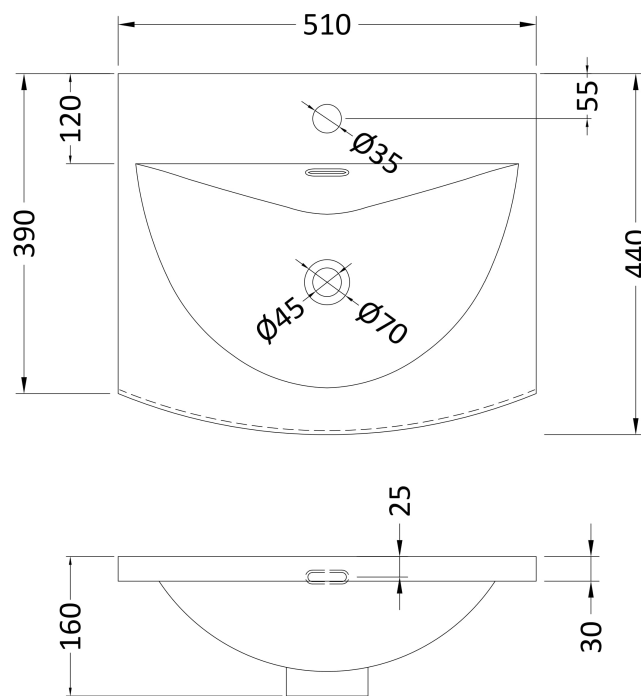

Sales Code: HAV2302G

Description: 500 W/H 2-Drawer Unit & Basin 4

Packaging Details

Barcode: 5056462650708

Sales Code: NPH2322

Description: 500 W/H 2-Drawer Unit (385 Deep)

Product Dimensions

Height (mm):	539
Width (mm):	500
Depth (mm):	385
Nett Weight (kg):	18.5

Packaging Dimensions

Height (mm):	560
Width (mm):	520
Depth (mm):	405
Gross Weight (kg):	19

Packaging Data

Box Colour:	Brown Cardboard Box
Box Qty:	1
Label Size:	100 x 50
Label Colour:	White Label
Label Qty:	2

Sales Code: NVM042

Description: 500 Curved Basin 1Th

Product Dimensions

Height (mm):	160
Width (mm):	510
Depth (mm):	440
Nett Weight (kg):	9

Packaging Dimensions

Height (mm):	190
Width (mm):	530
Depth (mm):	415
Gross Weight (kg):	9.5

Packaging Data

Box Colour:	Brown Cardboard Box - Printed
Box Qty:	1
Label Size:	100 x 50
Label Colour:	White Label
Label Qty:	2

Outer Box Dimensions (If Applicable)

Height (mm):	
Width (mm):	
Depth (mm):	
Gross Weight (kg):	
Barcode:	5056462620985