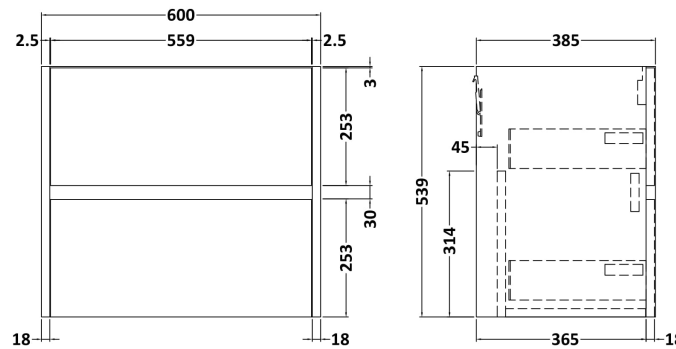

### Product Dimensions

Height (mm):	539
Width (mm):	600
Depth (mm):	385
Nett Weight (kg):	22.5

### Packaging Dimensions

Height (mm):	560
Width (mm):	620
Depth (mm):	405
Gross Weight (kg):	23

### Outer Box Dimensions (If Applicable)

Height (mm):	
Width (mm):	
Depth (mm):	
Gross Weight (kg):	
Barcode:	5056462670799

**Sales Code:** MWD1820

**Description:** 1200 Worktop (1205X390x18mm)

**Product Dimensions**

Height (mm):	18
Width (mm):	1205
Depth (mm):	390
Nett Weight (kg):	5

**Packaging Dimensions**

Height (mm):	25
Width (mm):	1225
Depth (mm):	410
Gross Weight (kg):	5