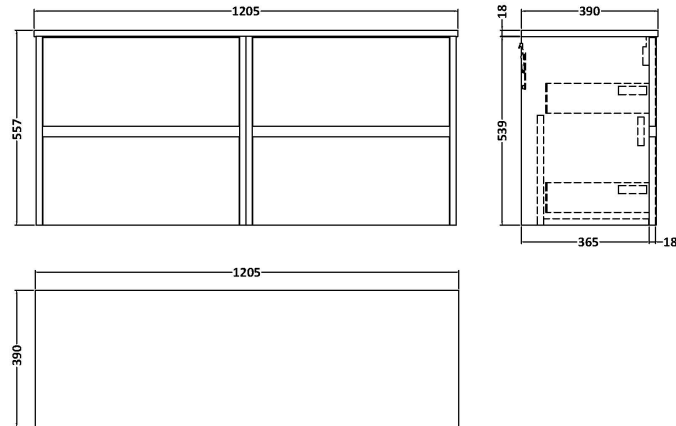

Sales Code: HAV804W2

Description: 1200 W/H 4-Drawer Unit & Worktop

Packaging Details

Barcode: 5056462651156