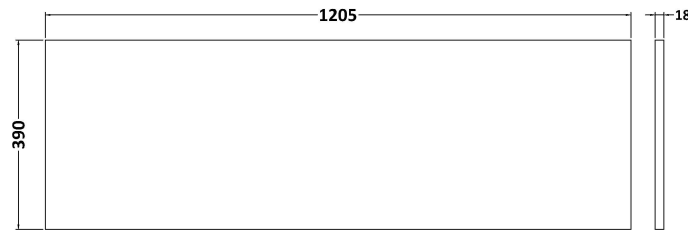

### Product Dimensions

Height (mm):	539
Width (mm):	600
Depth (mm):	385
Nett Weight (kg):	22.5

### Packaging Dimensions

Height (mm):	560
Width (mm):	620
Depth (mm):	405
Gross Weight (kg):	23

### Outer Box Dimensions (If Applicable)

Height (mm):	
Width (mm):	
Depth (mm):	
Gross Weight (kg):	
Barcode:	5056462670799

**Sales Code:** MWD1820

**Description:** 1200 Worktop (1205X390x18mm)

**Product Dimensions**

Height (mm):	18
Width (mm):	1205
Depth (mm):	390
Nett Weight (kg):	5

**Packaging Dimensions**

Height (mm):	25
Width (mm):	1225
Depth (mm):	410
Gross Weight (kg):	5