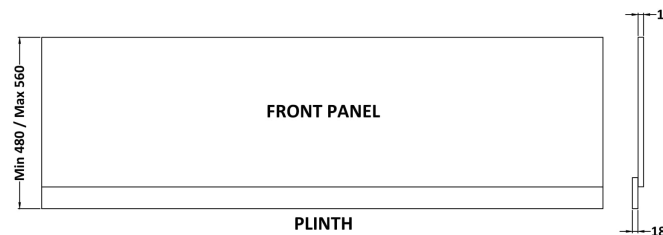

Sales Code: MPC2607

Description: 1800mm Bath Front Panel

Product Dimensions

Height (mm):	560
Width (mm):	1795
Depth (mm):	36
Nett Weight (kg):	18.8

Packaging Dimensions

Height (mm):	30
Width (mm):	590
Depth (mm):	1810
Gross Weight (kg):	18.8

Packaging Data

Box Colour:	Brown Cardboard Box
Box Qty:	1
Label Size:	100 x 50
Label Colour:	White Label
Label Qty:	1

Outer Box Dimensions (If Applicable)

Height (mm):	
Width (mm):	
Depth (mm):	
Gross Weight (kg):	
Barcode:	5056462696706