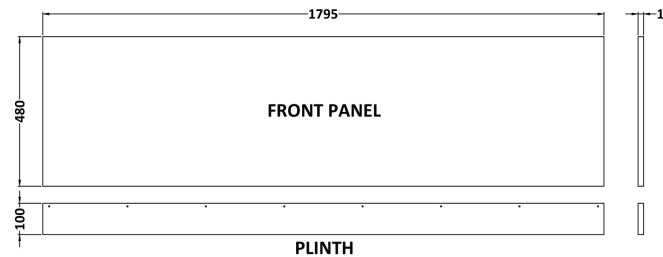

Sales Code: MPC2607

Description: 1800mm Bath Front Panel

Product Dimensions

Height (mm):	560
Width (mm):	1795
Depth (mm):	36
Nett Weight (kg):	18.8

Packaging Dimensions

Height (mm):	30
Width (mm):	590
Depth (mm):	1810
Gross Weight (kg):	18.8

Packaging Data

Box Colour:	Brown Cardboard Box
Box Qty:	1
Label Size:	100 x 50
Label Colour:	White Label
Label Qty:	1

Outer Box Dimensions (If Applicable)

Height (mm):	
Width (mm):	
Depth (mm):	
Gross Weight (kg):	
Barcode:	5056462696706