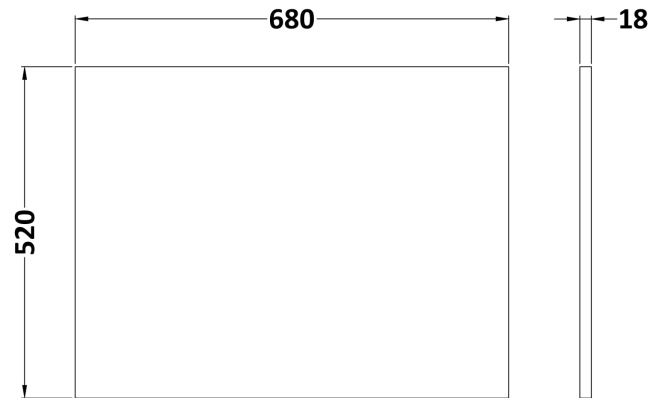

### Product Dimensions

Height (mm):	520
Width (mm):	680
Depth (mm):	18
Nett Weight (kg):	8.5

### Packaging Dimensions

Height (mm):	30
Width (mm):	540
Depth (mm):	700
Gross Weight (kg):	8.5

### Packaging Data

Box Colour:	Brown Cardboard Box
Box Qty:	1
Label Size:	100 x 50
Label Colour:	White Label
Label Qty:	1

### Outer Box Dimensions (If Applicable)

Height (mm):	
Width (mm):	
Depth (mm):	
Gross Weight (kg):	
Barcode:	5056462696751