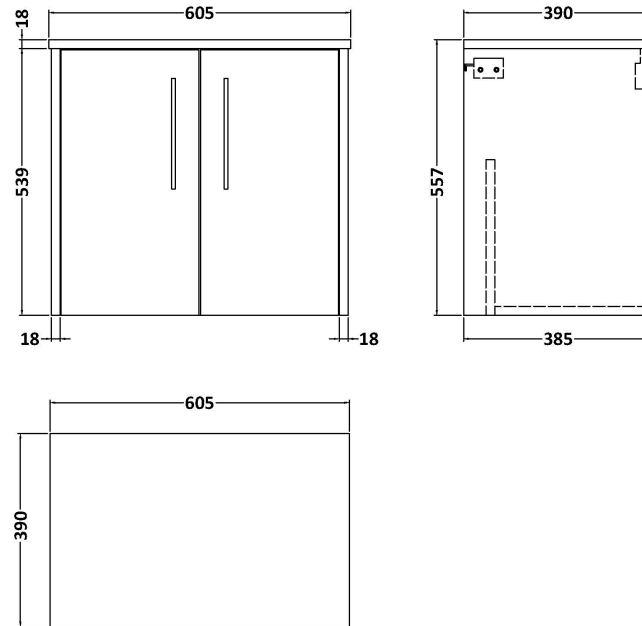

Sales Code: JNU2623W

Description: 600 Wh 2-Door Vanity & Worktop

Packaging Details

Barcode: 5056462682976