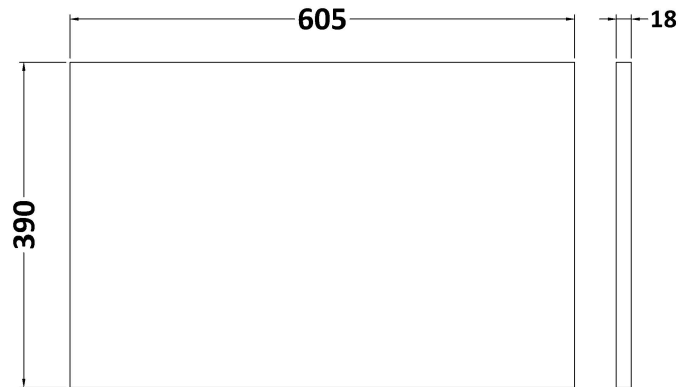

### Product Dimensions

Height (mm):	539
Width (mm):	600
Depth (mm):	385
Nett Weight (kg):	14.2

### Packaging Dimensions

Height (mm):	560
Width (mm):	620
Depth (mm):	405
Gross Weight (kg):	14.7

### Outer Box Dimensions (If Applicable)

Height (mm):	
Width (mm):	
Depth (mm):	
Gross Weight (kg):	
Barcode:	5056462658858

### Product Dimensions

Height (mm):	18
Width (mm):	605
Depth (mm):	390
Nett Weight (kg):	2.5