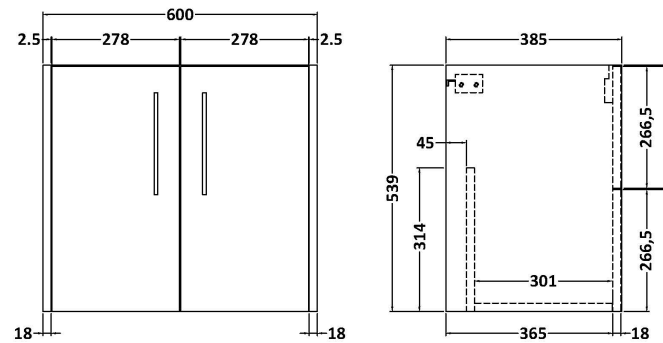

### Product Dimensions

Height (mm):	539
Width (mm):	600
Depth (mm):	385
Nett Weight (kg):	14.2

### Packaging Dimensions

Height (mm):	560
Width (mm):	620
Depth (mm):	405
Gross Weight (kg):	14.7

### Product Dimensions

Height (mm):	18
Width (mm):	605
Depth (mm):	390
Nett Weight (kg):	2.5

### Packaging Dimensions

Height (mm):	25
Width (mm):	625
Depth (mm):	410
Gross Weight (kg):	3