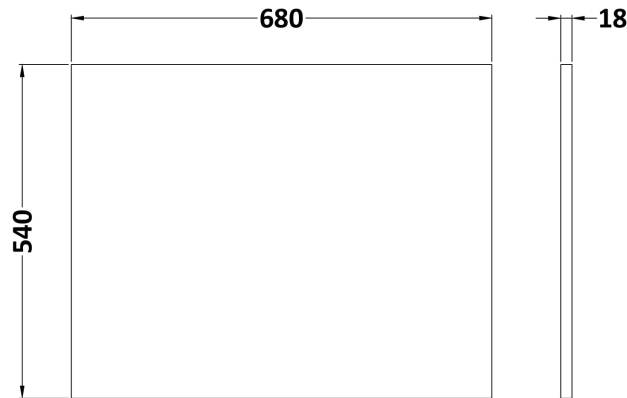

### Product Dimensions

Height (mm):	540
Width (mm):	680
Depth (mm):	18
Nett Weight (kg):	5.6

### Packaging Dimensions

Height (mm):	560
Width (mm):	880
Depth (mm):	30
Gross Weight (kg):	5.6

### Packaging Data

Box Colour:	Brown Cardboard Box - Printed
Box Qty:	1
Label Size:	100 x 50
Label Colour:	White Label
Label Qty:	0

### Outer Box Dimensions (If Applicable)

Height (mm):	
Width (mm):	
Depth (mm):	
Gross Weight (kg):	
Barcode:	5056462658384