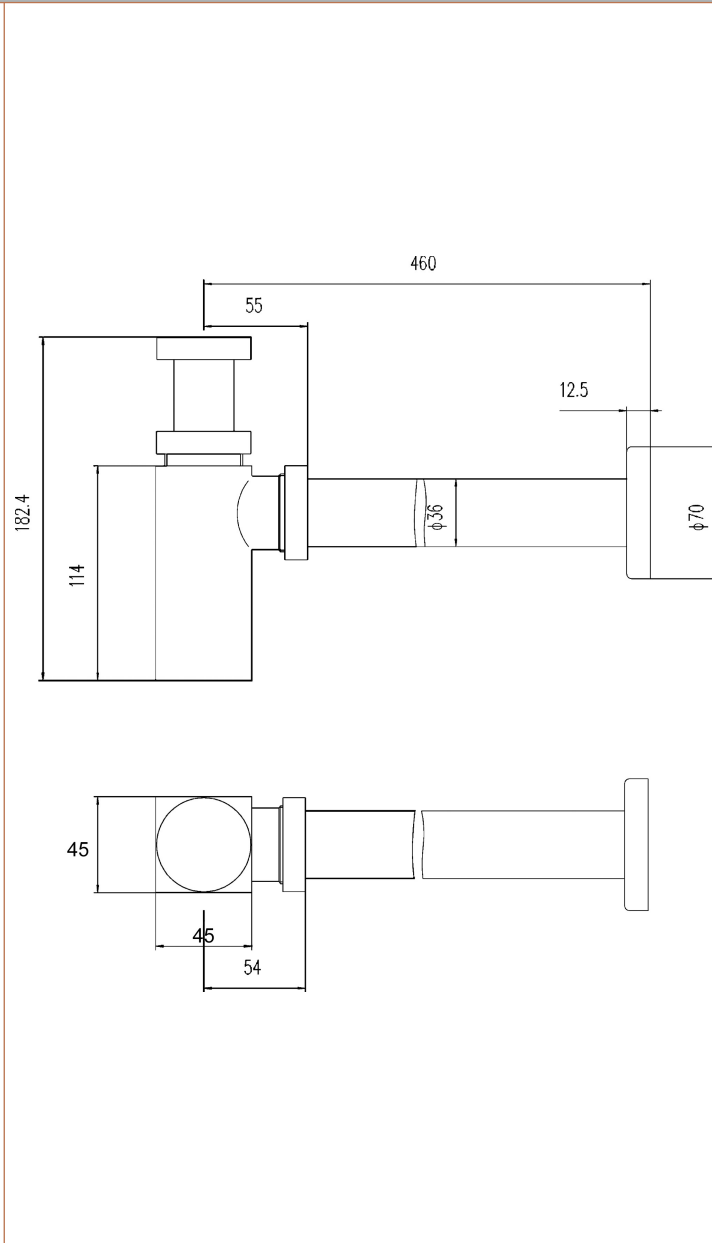

Sales Code: EK406

Description: Square Bottle Trap & Extension Tube

Product Dimensions

Length (mm):	
Width (mm):	70
Height (mm):	182
Depth (mm):	70
Nett Weight (kg):	1.08

Packaging Dimensions

Height (mm):	335
Width (mm):	135
Depth (mm):	55
Gross Weight (kg):	1.08

Packaging Data

Box Colour:	White Cardboard Box
Box Qty:	1
Label Size:	100 x 50
Label Colour:	White Label
Label Qty:	2

Outer Box Dimensions (If Applicable)

Height (mm):	
Width (mm):	
Length (mm):	
Depth (mm):	
Gross Weight (kg):	11
Barcode:	5056462655826

Product Details

Country of Origin:	China
Fitting Instruction:	No
CE Certification:	N/A
Product Material:	Brass
Heating Element Wattage:	Not Applicable
Colour/Finish:	Black
Product Diameter:	70mm
Connection Size:	11/4"