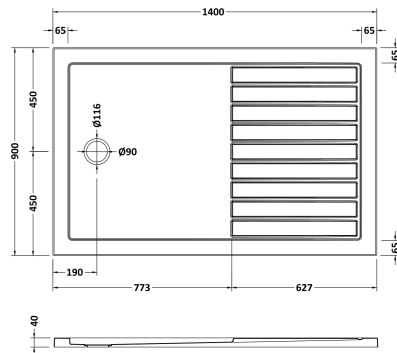

Sales Code: NSR1490

Description: Sr Walk In Shower Tray 1400X900x40

Product Dimensions

Length (mm):	1400
Width (mm):	900
Height (mm):	40
Nett Weight (kg):	32

Packaging Dimensions

Length (mm):	1440
Width (mm):	940
Height (mm):	80
Gross Weight (kg):	32

Packaging Data

Box Colour:	Shrinkwrap & Polystyrene
Box Qty:	1
Label Size:	100 x 50
Label Colour:	White Label
Label Qty:	2

Outer Box Dimensions (If Applicable)

Length (mm):	
Width (mm):	
Height (mm):	
Gross Weight (kg):	
Barcode:	5056211872726

Product Details

Country of Origin:	United Kingdom
Fitting Instruction:	No
CE Certification:	Yes
Colour/Finish:	White
Product Material:	Acrylic Capped ABS Caco3 & Pu
Material Colour Reference:	European White
Radius:	0
Waste Required (mm):	90
Compatible with Leg Kit:	Yes