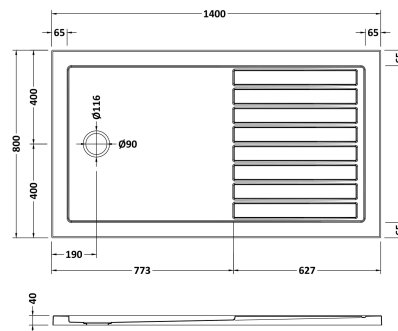

Sales Code: NSR1480

Description: Sr Walk In Shower Tray 1400X800x40

Product Dimensions

Length (mm):	1400
Width (mm):	800
Height (mm):	40
Nett Weight (kg):	32

Packaging Dimensions

Length (mm):	1440
Width (mm):	840
Height (mm):	80
Gross Weight (kg):	32

Packaging Data

Box Colour:	Shrinkwrap & Polystyrene
Box Qty:	1
Label Size:	100 x 50
Label Colour:	White Label
Label Qty:	2

Outer Box Dimensions (If Applicable)

Length (mm):	
Width (mm):	
Height (mm):	
Gross Weight (kg):	
Barcode:	5056211872719

Product Details

Country of Origin:	United Kingdom
Fitting Instruction:	No
CE Certification:	Yes
Colour/Finish:	White
Product Material:	Acrylic Capped ABS Caco3 & Pu
Material Colour Reference:	European White
Radius:	0
Waste Required (mm):	90
Compatible with Leg Kit:	Yes