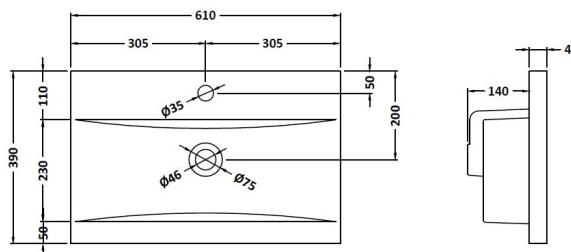

Sales Code: CST976E

Description: Coast Fs 600mm Basin Unit - Option 1

Packaging Details

Barcode: 5055275888292

Sales Code: NVM013

Description: 600 Mid-Edged Basin 1 Th

Product Dimensions

Height (mm):	180
Width (mm):	610
Depth (mm):	390
Nett Weight (kg):	11

Packaging Dimensions

Height (mm):	200
Width (mm):	410
Depth (mm):	630
Gross Weight (kg):	11

Packaging Data

Box Colour:	Brown Cardboard Box - Printed
Box Qty:	1
Label Size:	100 x 50
Label Colour:	White Label
Label Qty:	2

Outer Box Dimensions (If Applicable)

Height (mm):	
Width (mm):	
Depth (mm):	
Gross Weight (kg):	
Barcode:	5055369043415

Product Details

Country of Origin:	China
Fitting Instruction:	No
Certification:	CE: No WRAS: N/A WRAS No: N/A
Product Material:	Vitreous China
Fixing Supplied:	No

Sales Code: FMC976

Description: 600mm F/S 2 Dwr Van Central Open Shelf

Product Dimensions

Height (mm):	810
Width (mm):	600
Depth (mm):	390
Nett Weight (kg):	32.3

Packaging Dimensions

Height (mm):	790
Width (mm):	598
Depth (mm):	383
Gross Weight (kg):	34.3