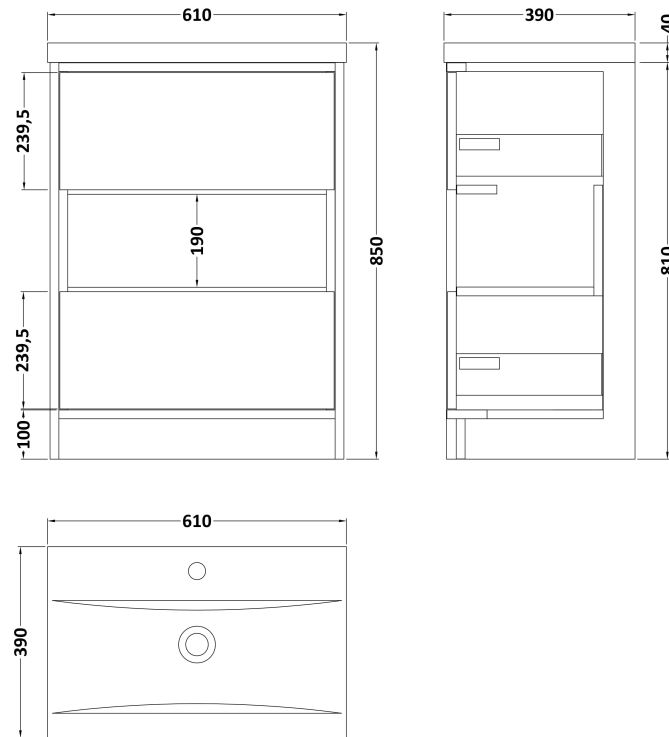

Sales Code: CST976E

Description: Coast Fs 600mm Basin Unit - Option 1

Packaging Details

Barcode: 5055275888292

Sales Code: NVM013

Description: 600 Mid-Edged Basin 1 Th

Product Dimensions

Height (mm):	180
Width (mm):	610
Depth (mm):	390
Nett Weight (kg):	11

Packaging Dimensions

Height (mm):	200
Width (mm):	410
Depth (mm):	630
Gross Weight (kg):	11

Packaging Data

Box Colour:	Brown Cardboard Box - Printed
Box Qty:	1
Label Size:	100 x 50
Label Colour:	White Label
Label Qty:	2

Outer Box Dimensions (If Applicable)

Height (mm):	
Width (mm):	
Depth (mm):	
Gross Weight (kg):	
Barcode:	5055369043415

Product Details

Country of Origin:	China
Fitting Instruction:	No
Certification:	CE: No WRAS: N/A WRAS No: N/A
Product Material:	Vitreous China
Fixing Supplied:	No

Sales Code: FMC976

Description: 600mm F/S 2 Dwr Van Central Open Shelf

Product Dimensions

Height (mm):	810
Width (mm):	600
Depth (mm):	390
Nett Weight (kg):	32.3

Packaging Dimensions

Height (mm):	790
Width (mm):	598
Depth (mm):	383
Gross Weight (kg):	34.3