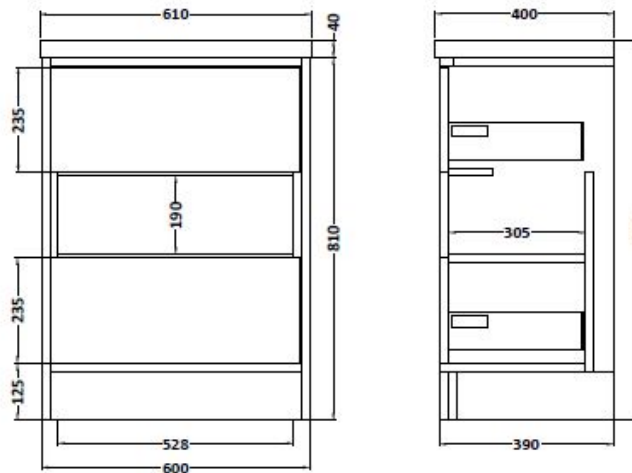

Packaging Dimensions

Height (mm):	200
Width (mm):	410
Depth (mm):	630
Gross Weight (kg):	11

Packaging Data

Box Colour:	Brown Cardboard Box - Printed
Box Qty:	1
Label Size:	100 x 50
Label Colour:	White Label
Label Qty:	2

Outer Box Dimensions (If Applicable)

Height (mm):	
Width (mm):	
Depth (mm):	
Gross Weight (kg):	
Barcode:	5055369043415

Product Details

Country of Origin:	China
Fitting Instruction:	No
Certification:	CE: No WRAS: N/A WRAS No: N/A
Product Material:	Vitreous China
Fixing Supplied:	No

Sales Code: FMC976

Description: 600mm F/S 2 Dwr Van Central Open Shelf

Product Dimensions

Height (mm):	810
Width (mm):	600
Depth (mm):	390
Nett Weight (kg):	32.3

Packaging Dimensions

Height (mm):	790
Width (mm):	598
Depth (mm):	383
Gross Weight (kg):	34.3

Packaging Data

Box Colour:	Brown Cardboard Box
Box Qty:	1
Label Size:	100 x 50
Label Colour:	White Label
Label Qty:	2

Outer Box Dimensions (If Applicable)

Height (mm):	
Width (mm):	
Depth (mm):	
Gross Weight (kg):	
Barcode:	5055369097012