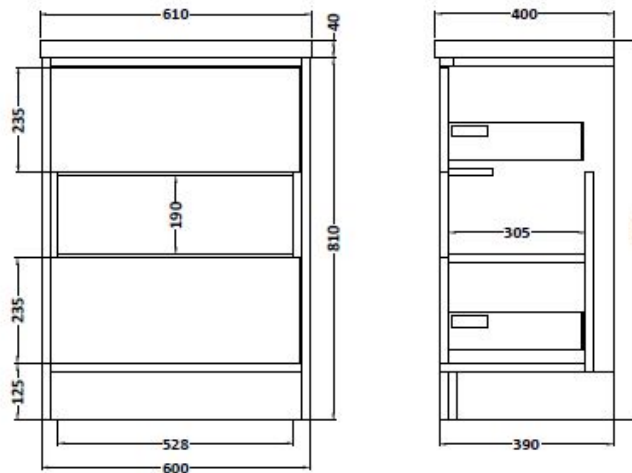

### Product Dimensions

Height (mm):	170
Width (mm):	600
Depth (mm):	390
Nett Weight (kg):	10.76

### Outer Box Dimensions (If Applicable)

Height (mm):	
Width (mm):	
Depth (mm):	
Gross Weight (kg):	
Barcode:	5055146194668

### Product Dimensions

Height (mm):	810
Width (mm):	600
Depth (mm):	390
Nett Weight (kg):	27

### Packaging Dimensions

Height (mm):	790
Width (mm):	598
Depth (mm):	383
Gross Weight (kg):	28