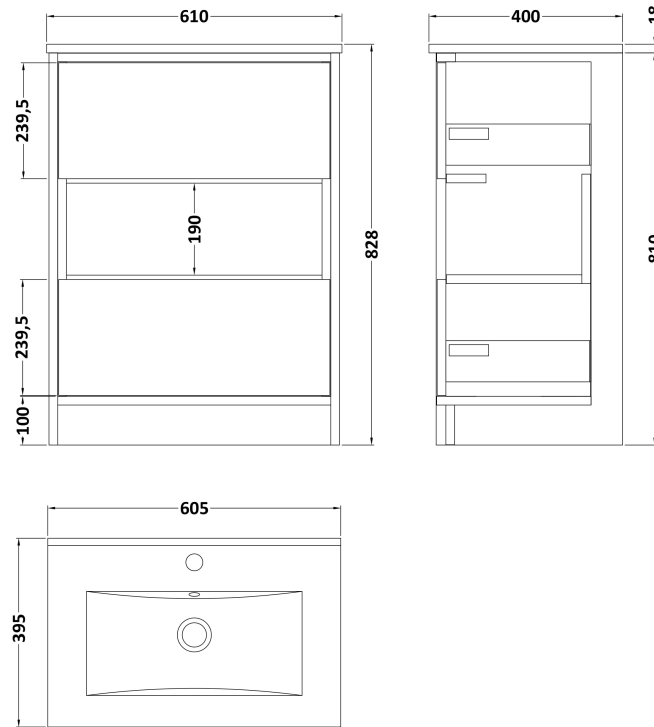

Sales Code: CST876

Description: Coast Fs 600mm Basin Unit - Option 2

Packaging Details

Barcode: 5055275868300