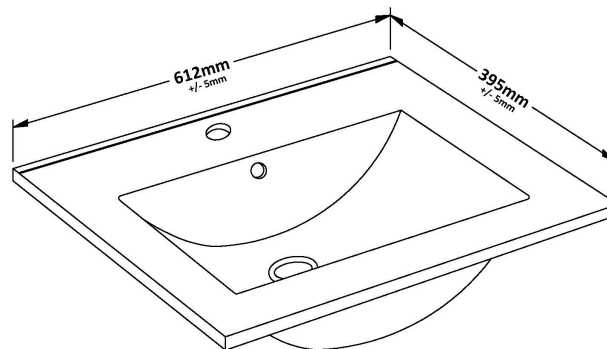

### Product Dimensions

Height (mm):	170
Width (mm):	600
Depth (mm):	390
Nett Weight (kg):	10.76

### Packaging Dimensions

Height (mm):	200
Width (mm):	400
Depth (mm):	620
Gross Weight (kg):	10.76

### Product Dimensions

Height (mm):	810
Width (mm):	600
Depth (mm):	390
Nett Weight (kg):	27

### Packaging Dimensions

Height (mm):	790
Width (mm):	598
Depth (mm):	383
Gross Weight (kg):	28