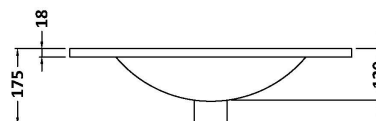

### Product Dimensions

Height (mm):	170
Width (mm):	600
Depth (mm):	390
Nett Weight (kg):	10.76

### Packaging Dimensions

Height (mm):	200
Width (mm):	400
Depth (mm):	620
Gross Weight (kg):	10.76

### Product Dimensions

Height (mm):	810
Width (mm):	600
Depth (mm):	390
Nett Weight (kg):	27

### Packaging Dimensions

Height (mm):	790
Width (mm):	598
Depth (mm):	383
Gross Weight (kg):	28