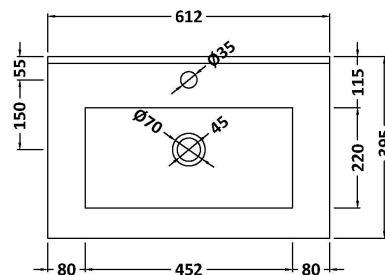

### Product Dimensions

Height (mm):	170
Width (mm):	600
Depth (mm):	390
Nett Weight (kg):	10.76

### Packaging Dimensions

Height (mm):	200
Width (mm):	400
Depth (mm):	620
Gross Weight (kg):	10.76

### Product Dimensions

Height (mm):	810
Width (mm):	600
Depth (mm):	390
Nett Weight (kg):	27

### Packaging Dimensions

Height (mm):	790
Width (mm):	598
Depth (mm):	383
Gross Weight (kg):	28