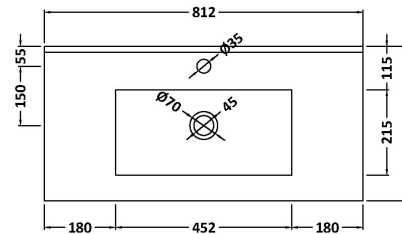

Sales Code: CST988

Description: Coast Wh 800mm Basin Unit - Option 2

Packaging Details

Barcode: 5055275868379

Sales Code: NVM005

Description: Minimalist Basin 800mm

Product Dimensions

Height (mm):	170
Width (mm):	800
Depth (mm):	390
Nett Weight (kg):	16.9

Packaging Dimensions

Height (mm):	400
Width (mm):	820
Depth (mm):	200
Gross Weight (kg):	16.9

Packaging Data

Box Colour:	Brown Cardboard Box - Printed
Box Qty:	1
Label Size:	100 x 50
Label Colour:	White Label
Label Qty:	2

Outer Box Dimensions (If Applicable)

Height (mm):	
Width (mm):	
Depth (mm):	
Gross Weight (kg):	
Barcode:	5055146194675

Product Details

Country of Origin:	China
Fitting Instruction:	No
Certification:	CE: No WRAS: N/A WRAS No: N/A
Product Material:	Vitreous China
Fixing Supplied:	No

Sales Code: FMC988

Description: 800mm W/H Van With Open Shelf

Product Dimensions

Height (mm):	500
Width (mm):	800
Depth (mm):	390
Nett Weight (kg):	30.8

Packaging Dimensions

Height (mm):	500
Width (mm):	798
Depth (mm):	383
Gross Weight (kg):	31.8