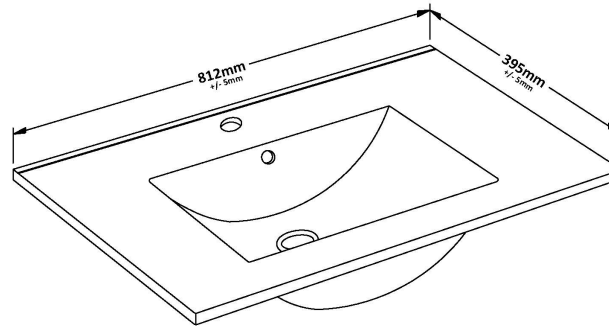

Sales Code: CST988

Description: Coast Wh 800mm Basin Unit - Option 2

Packaging Details

Barcode: 5055275868379

Sales Code: NVM005

Description: Minimalist Basin 800mm

Product Dimensions

Height (mm):	170
Width (mm):	800
Depth (mm):	390
Nett Weight (kg):	16.9

Packaging Dimensions

Height (mm):	400
Width (mm):	820
Depth (mm):	200
Gross Weight (kg):	16.9

Packaging Data

Box Colour:	Brown Cardboard Box - Printed
Box Qty:	1
Label Size:	100 x 50
Label Colour:	White Label
Label Qty:	2

Outer Box Dimensions (If Applicable)

Height (mm):	
Width (mm):	
Depth (mm):	
Gross Weight (kg):	
Barcode:	5055146194675

Product Details

Country of Origin:	China
Fitting Instruction:	No
Certification:	CE: No WRAS: N/A WRAS No: N/A
Product Material:	Vitreous China
Fixing Supplied:	No

Sales Code: FMC988

Description: 800mm W/H Van With Open Shelf

Product Dimensions

Height (mm):	500
Width (mm):	800
Depth (mm):	390
Nett Weight (kg):	30.8

Packaging Dimensions

Height (mm):	500
Width (mm):	798
Depth (mm):	383
Gross Weight (kg):	31.8