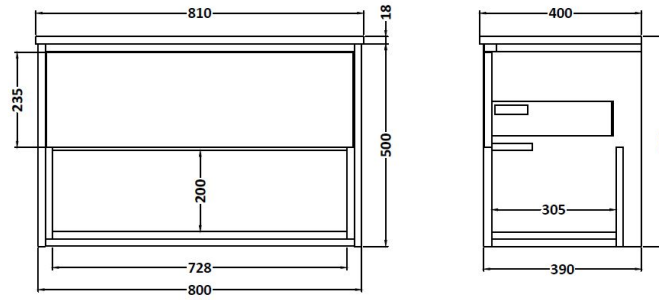

Sales Code: CST988

Description: Coast Wh 800mm Basin Unit - Option 2

Packaging Details

Barcode: 5055275868379

Sales Code: NVM005

Description: Minimalist Basin 800mm

Product Dimensions

Height (mm):	170
Width (mm):	800
Depth (mm):	390
Nett Weight (kg):	16.9

Packaging Dimensions

Height (mm):	400
Width (mm):	820
Depth (mm):	200
Gross Weight (kg):	16.9

Packaging Data

Box Colour:	Brown Cardboard Box - Printed
Box Qty:	1
Label Size:	100 x 50
Label Colour:	White Label
Label Qty:	2

Outer Box Dimensions (If Applicable)

Height (mm):	
Width (mm):	
Depth (mm):	
Gross Weight (kg):	
Barcode:	5055146194675

Product Details

Country of Origin:	China
Fitting Instruction:	No
Certification:	CE: No WRAS: N/A WRAS No: N/A
Product Material:	Vitreous China
Fixing Supplied:	No

Sales Code: FMC988

Description: 800mm W/H Van With Open Shelf

Product Dimensions

Height (mm):	500
Width (mm):	800
Depth (mm):	390
Nett Weight (kg):	30.8

Packaging Dimensions

Height (mm):	500
Width (mm):	798
Depth (mm):	383
Gross Weight (kg):	31.8