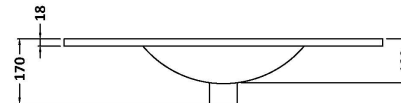

Sales Code: CST988

Description: Coast Wh 800mm Basin Unit - Option 2

Packaging Details

Barcode: 5055275868379

Sales Code: NVM005

Description: Minimalist Basin 800mm

Product Dimensions

Height (mm):	170
Width (mm):	800
Depth (mm):	390
Nett Weight (kg):	16.9

Packaging Dimensions

Height (mm):	400
Width (mm):	820
Depth (mm):	200
Gross Weight (kg):	16.9

Packaging Data

Box Colour:	Brown Cardboard Box - Printed
Box Qty:	1
Label Size:	100 x 50
Label Colour:	White Label
Label Qty:	2

Outer Box Dimensions (If Applicable)

Height (mm):	
Width (mm):	
Depth (mm):	
Gross Weight (kg):	
Barcode:	5055146194675

Product Details

Country of Origin:	China
Fitting Instruction:	No
Certification:	CE: No WRAS: N/A WRAS No: N/A
Product Material:	Vitreous China
Fixing Supplied:	No

Sales Code: FMC988

Description: 800mm W/H Van With Open Shelf

Product Dimensions

Height (mm):	500
Width (mm):	800
Depth (mm):	390
Nett Weight (kg):	30.8

Packaging Dimensions

Height (mm):	500
Width (mm):	798
Depth (mm):	383
Gross Weight (kg):	31.8