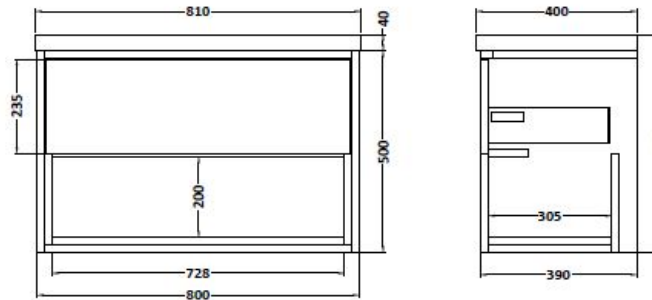

Packaging Dimensions

Height (mm):	400
Width (mm):	820
Depth (mm):	200
Gross Weight (kg):	16.9

Packaging Data

Box Colour:	Brown Cardboard Box - Printed
Box Qty:	1
Label Size:	100 x 50
Label Colour:	White Label
Label Qty:	2

Outer Box Dimensions (If Applicable)

Height (mm):	
Width (mm):	
Depth (mm):	
Gross Weight (kg):	
Barcode:	5055146194675

Product Details

Country of Origin:	China
Fitting Instruction:	No
Certification:	CE: No WRAS: N/A WRAS No: N/A
Product Material:	Vitreous China
Fixing Supplied:	No

Sales Code: FMC988

Description: 800mm W/H Van With Open Shelf

Product Dimensions

Height (mm):	500
Width (mm):	800
Depth (mm):	390
Nett Weight (kg):	30.8

Packaging Dimensions

Height (mm):	500
Width (mm):	798
Depth (mm):	383
Gross Weight (kg):	31.8

Packaging Data

Box Colour:	Brown Cardboard Box
Box Qty:	1
Label Size:	100 x 50
Label Colour:	White Label
Label Qty:	2

Outer Box Dimensions (If Applicable)

Height (mm):	
Width (mm):	
Depth (mm):	
Gross Weight (kg):	
Barcode:	5055369097043