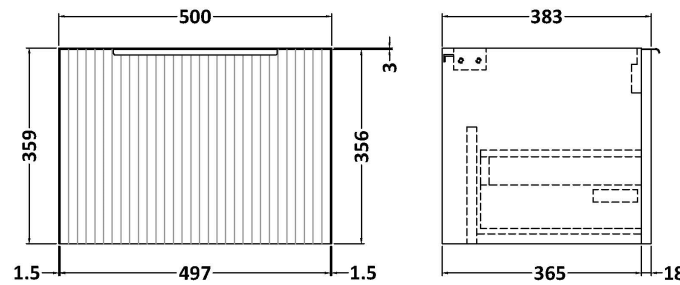

Sales Code: DFF1491A

Description: 500 W/H Single Drawer Vanity & Basin 1

Packaging Details

Barcode: 5056462677309

Sales Code: FLU1491

Description: 500 W/H Single Drawer Unit

Product Dimensions

Height (mm):	359
Width (mm):	500
Depth (mm):	383
Nett Weight (kg):	12

Packaging Dimensions

Height (mm):	380
Width (mm):	520
Depth (mm):	405
Gross Weight (kg):	12.5

Packaging Data

Box Colour:	Brown Cardboard Box - Printed
Box Qty:	0
Label Size:	0 x 0
Label Colour:	Not Applicable
Label Qty:	0

Sales Code: NVM012

Description: 500 Mid-Edged Basin 1 Th

Product Dimensions

Height (mm):	180
Width (mm):	510
Depth (mm):	390
Nett Weight (kg):	10.54

Packaging Dimensions

Height (mm):	210
Width (mm):	410
Depth (mm):	530
Gross Weight (kg):	10.54

Packaging Data

Box Colour:	Brown Cardboard Box - Printed
Box Qty:	1
Label Size:	100 x 50
Label Colour:	White Label
Label Qty:	2

Outer Box Dimensions (If Applicable)

Height (mm):	
Width (mm):	
Depth (mm):	
Gross Weight (kg):	
Barcode:	5055369043446