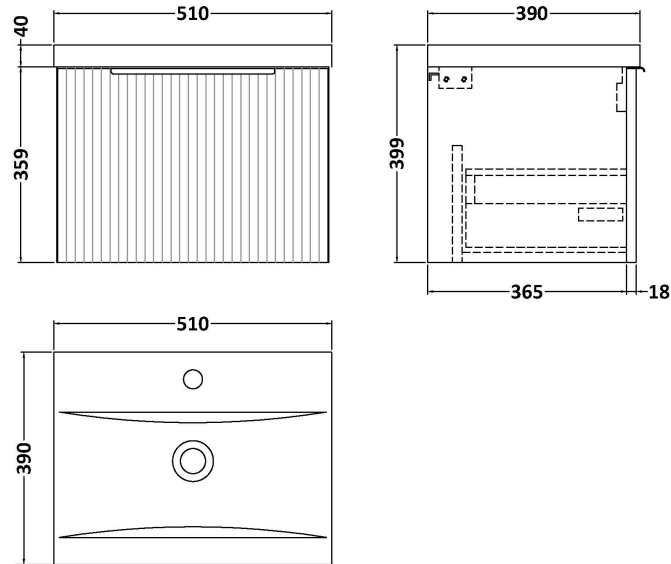

Sales Code: DFF1491A

Description: 500 W/H Single Drawer Vanity & Basin 1

Packaging Details

Barcode: 5056462677309

Sales Code: FLU1491

Description: 500 W/H Single Drawer Unit

Product Dimensions

Height (mm):	359
Width (mm):	500
Depth (mm):	383
Nett Weight (kg):	12

Packaging Dimensions

Height (mm):	380
Width (mm):	520
Depth (mm):	405
Gross Weight (kg):	12.5

Packaging Data

Box Colour:	Brown Cardboard Box - Printed
Box Qty:	0
Label Size:	0 x 0
Label Colour:	Not Applicable
Label Qty:	0

Outer Box Dimensions (If Applicable)

Height (mm):	
Width (mm):	
Depth (mm):	
Gross Weight (kg):	
Barcode:	5056462661018

Product Details

Country of Origin:	China
Fitting Instruction:	No
CE Certification:	
FSC Certified Materials:	Yes
Colour:	Satin Anthracite
Construction Method:	Cam & Wood Dowel
Construction Type:	Rigid
Cabinet Finish:	MFC Painted Gloss
Fascia Finish:	Mdf Painted Gloss
Cabinet Thickness (mm):	16
Fascia Thickness (mm):	18
Drawer Included:	Yes
Drawer Type:	80mm High Metal S/C Inc Galler
No of Shelves:	0
Hinge Type:	Not Applicable
Hinge Included:	No
Adjustable Legs:	No, Not Required
Fixings Included:	Yes
Handle Style:	Modern
Waste Shroud:	Yes
Handle Included:	Yes, Supplied
Handle Type:	D-Shape

Sales Code: NVM012

Description: 500 Mid-Edged Basin 1 Th

Product Dimensions

Height (mm):	180
Width (mm):	510
Depth (mm):	390
Nett Weight (kg):	10.54

Packaging Dimensions

Height (mm):	210
Width (mm):	410
Depth (mm):	530
Gross Weight (kg):	10.54