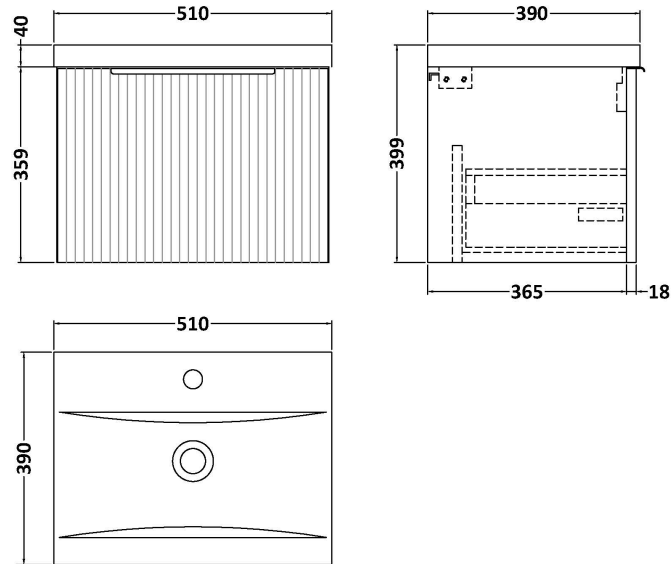

Sales Code: DFF391A

Description: 500 W/H Single Drawer Vanity & Basin 1

Packaging Details

Barcode: 5056462677279

Sales Code: FLU391

Description: 500 W/H Single Drawer Unit

Product Dimensions

Height (mm):	359
Width (mm):	500
Depth (mm):	383
Nett Weight (kg):	12

Packaging Dimensions

Height (mm):	380
Width (mm):	520
Depth (mm):	405
Gross Weight (kg):	12.5

Packaging Data

Box Colour:	Brown Cardboard Box - Printed
Box Qty:	0
Label Size:	0 x 0
Label Colour:	Not Applicable
Label Qty:	0

Outer Box Dimensions (If Applicable)

Height (mm):	
Width (mm):	
Depth (mm):	
Gross Weight (kg):	
Barcode:	5056462654560

Product Details

Country of Origin:	China
Fitting Instruction:	No
CE Certification:	
FSC Certified Materials:	Yes
Colour:	Satin Blue
Construction Method:	Cam & Wood Dowel
Construction Type:	Rigid
Cabinet Finish:	MFC Painted Gloss
Fascia Finish:	Mdf Painted Gloss
Cabinet Thickness (mm):	16
Fascia Thickness (mm):	18
Drawer Included:	Yes
Drawer Type:	80mm High Metal S/C Inc Galler
No of Shelves:	0
Hinge Type:	Not Applicable
Hinge Included:	No
Adjustable Legs:	No, Not Required
Fixings Included:	Yes
Handle Style:	Modern
Waste Shroud:	Yes
Handle Included:	Yes, Supplied
Handle Type:	D-Shape

Sales Code: NVM012

Description: 500 Mid-Edged Basin 1 Th

Product Dimensions

Height (mm):	180
Width (mm):	510
Depth (mm):	390
Nett Weight (kg):	10.54

Packaging Dimensions

Height (mm):	210
Width (mm):	410
Depth (mm):	530
Gross Weight (kg):	10.54