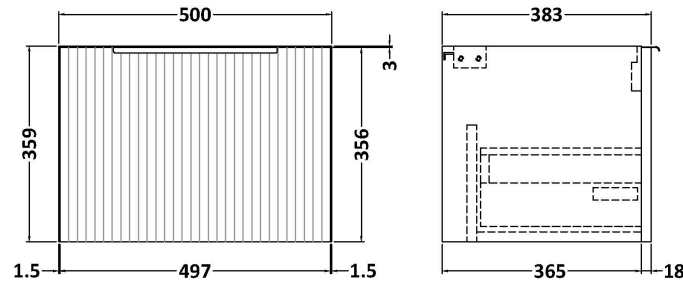

Sales Code: DFF391A

Description: 500 W/H Single Drawer Vanity & Basin 1

Packaging Details

Barcode: 5056462677279

Sales Code: FLU391

Description: 500 W/H Single Drawer Unit

Product Dimensions

Height (mm):	359
Width (mm):	500
Depth (mm):	383
Nett Weight (kg):	12

Packaging Dimensions

Height (mm):	380
Width (mm):	520
Depth (mm):	405
Gross Weight (kg):	12.5

Packaging Data

Box Colour:	Brown Cardboard Box - Printed
Box Qty:	0
Label Size:	0 x 0
Label Colour:	Not Applicable
Label Qty:	0

Sales Code: NVM012

Description: 500 Mid-Edged Basin 1 Th

Product Dimensions

Height (mm):	180
Width (mm):	510
Depth (mm):	390
Nett Weight (kg):	10.54

Packaging Dimensions

Height (mm):	210
Width (mm):	410
Depth (mm):	530
Gross Weight (kg):	10.54

Packaging Data

Box Colour:	Brown Cardboard Box - Printed
Box Qty:	1
Label Size:	100 x 50
Label Colour:	White Label
Label Qty:	2

Outer Box Dimensions (If Applicable)

Height (mm):	
Width (mm):	
Depth (mm):	
Gross Weight (kg):	
Barcode:	5055369043446