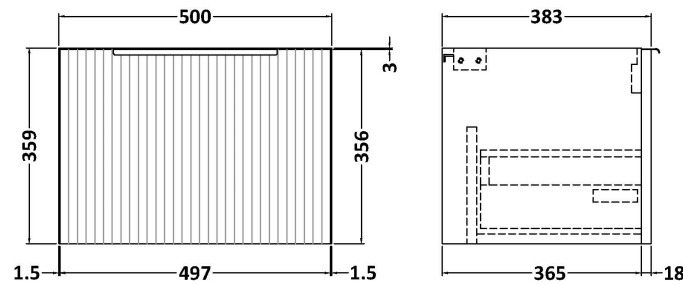

Sales Code: DFF891A

Description: 500 W/H Single Drawer Vanity & Basin 1

Packaging Details

Barcode: 5056462677330

Sales Code: FLU891

Description: 500 W/H Single Drawer Unit

Product Dimensions

Height (mm):	359
Width (mm):	500
Depth (mm):	383
Nett Weight (kg):	12

Packaging Dimensions

Height (mm):	380
Width (mm):	520
Depth (mm):	405
Gross Weight (kg):	12.5

Packaging Data

Box Colour:	Brown Cardboard Box - Printed
Box Qty:	0
Label Size:	0 x 0
Label Colour:	Not Applicable
Label Qty:	0

Sales Code: NVM012

Description: 500 Mid-Edged Basin 1 Th

Product Dimensions

Height (mm):	180
Width (mm):	510
Depth (mm):	390
Nett Weight (kg):	10.54

Packaging Dimensions

Height (mm):	210
Width (mm):	410
Depth (mm):	530
Gross Weight (kg):	10.54

Packaging Data

Box Colour:	Brown Cardboard Box - Printed
Box Qty:	1
Label Size:	100 x 50
Label Colour:	White Label
Label Qty:	2

Outer Box Dimensions (If Applicable)

Height (mm):	
Width (mm):	
Depth (mm):	
Gross Weight (kg):	
Barcode:	5055369043446