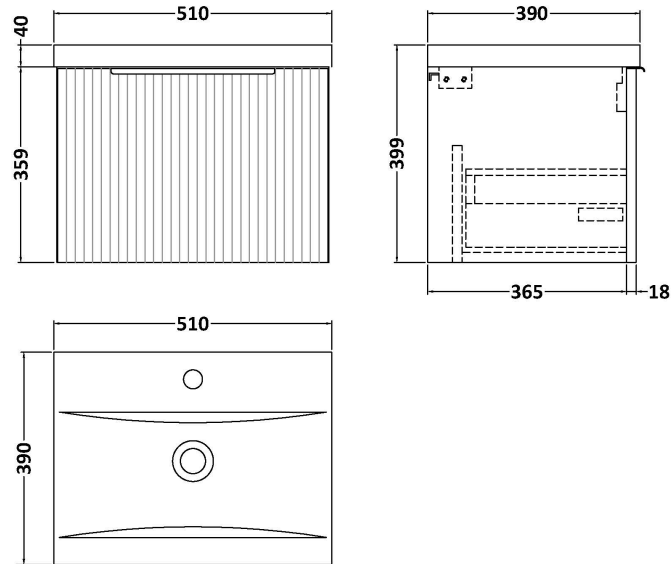

Sales Code: DFF891A

Description: 500 W/H Single Drawer Vanity & Basin 1

Packaging Details

Barcode: 5056462677330

Sales Code: FLU891

Description: 500 W/H Single Drawer Unit

Product Dimensions

Height (mm):	359
Width (mm):	500
Depth (mm):	383
Nett Weight (kg):	12

Packaging Dimensions

Height (mm):	380
Width (mm):	520
Depth (mm):	405
Gross Weight (kg):	12.5

Packaging Data

Box Colour:	Brown Cardboard Box - Printed
Box Qty:	0
Label Size:	0 x 0
Label Colour:	Not Applicable
Label Qty:	0

Outer Box Dimensions (If Applicable)

Height (mm):	
Width (mm):	
Depth (mm):	
Gross Weight (kg):	
Barcode:	5056462654577

Product Details

Country of Origin:	China
Fitting Instruction:	No
CE Certification:	
FSC Certified Materials:	Yes
Colour:	Satin Green
Construction Method:	Cam & Wood Dowel
Construction Type:	Rigid
Cabinet Finish:	MFC Painted Gloss
Fascia Finish:	Mdf Painted Gloss
Cabinet Thickness (mm):	16
Fascia Thickness (mm):	18
Drawer Included:	Yes
Drawer Type:	80mm High Metal S/C Inc Galler
No of Shelves:	0
Hinge Type:	Not Applicable
Hinge Included:	No
Adjustable Legs:	No, Not Required
Fixings Included:	Yes
Handle Style:	Modern
Waste Shroud:	Yes
Handle Included:	Yes, Supplied
Handle Type:	D-Shape

Sales Code: NVM012

Description: 500 Mid-Edged Basin 1 Th

Product Dimensions

Height (mm):	180
Width (mm):	510
Depth (mm):	390
Nett Weight (kg):	10.54

Packaging Dimensions

Height (mm):	210
Width (mm):	410
Depth (mm):	530
Gross Weight (kg):	10.54