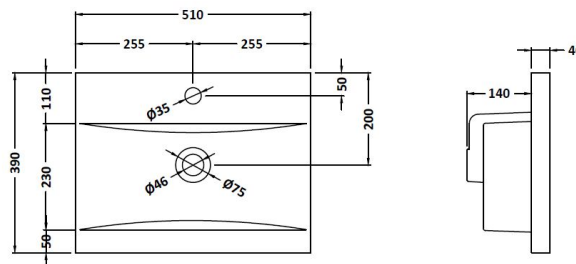

Packaging Dimensions

Height (mm):	380
Width (mm):	520
Depth (mm):	405
Gross Weight (kg):	12.5

Packaging Data

Box Colour:	Brown Cardboard Box - Printed
Box Qty:	0
Label Size:	0 x 0
Label Colour:	Not Applicable
Label Qty:	0

Outer Box Dimensions (If Applicable)

Height (mm):	
Width (mm):	
Depth (mm):	
Gross Weight (kg):	
Barcode:	5056462654577

Product Details

Country of Origin:	China
Fitting Instruction:	No
CE Certification:	
FSC Certified Materials:	Yes
Colour:	Satin Green
Construction Method:	Cam & Wood Dowel
Construction Type:	Rigid
Cabinet Finish:	MFC Painted Gloss
Fascia Finish:	Mdf Painted Gloss
Cabinet Thickness (mm):	16
Fascia Thickness (mm):	18
Drawer Included:	Yes
Drawer Type:	80mm High Metal S/C Inc Galler
No of Shelves:	0
Hinge Type:	Not Applicable
Hinge Included:	No
Adjustable Legs:	No, Not Required
Fixings Included:	Yes
Handle Style:	Modern
Waste Shroud:	Yes
Handle Included:	Yes, Supplied
Handle Type:	D-Shape

Sales Code: NVM012

Description: 500 Mid-Edged Basin 1 Th

Product Dimensions

Height (mm):	180
Width (mm):	510
Depth (mm):	390
Nett Weight (kg):	10.54

Packaging Dimensions

Height (mm):	210
Width (mm):	410
Depth (mm):	530
Gross Weight (kg):	10.54

Packaging Data

Box Colour:	Brown Cardboard Box - Printed
Box Qty:	1
Label Size:	100 x 50
Label Colour:	White Label
Label Qty:	2

Outer Box Dimensions (If Applicable)

Height (mm):	
Width (mm):	
Depth (mm):	
Gross Weight (kg):	
Barcode:	5055369043446