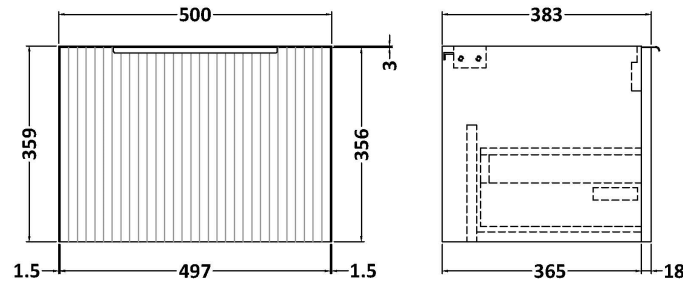

Sales Code: DFF391B

Description: 500 W/H Single Drawer Vanity & Basin 2

Packaging Details

Barcode: 5056462677286

Sales Code: FLU391

Description: 500 W/H Single Drawer Unit

Product Dimensions

Height (mm):	359
Width (mm):	500
Depth (mm):	383
Nett Weight (kg):	12

Packaging Dimensions

Height (mm):	380
Width (mm):	520
Depth (mm):	405
Gross Weight (kg):	12.5

Packaging Data

Box Colour:	Brown Cardboard Box - Printed
Box Qty:	0
Label Size:	0 x 0
Label Colour:	Not Applicable
Label Qty:	0

Sales Code: NVM001

Description: 500mm Minimalist Basin 1Th

Product Dimensions

Height (mm):	170
Width (mm):	500
Depth (mm):	390
Nett Weight (kg):	9

Packaging Dimensions

Height (mm):	400
Width (mm):	520
Depth (mm):	200
Gross Weight (kg):	9

Packaging Data

Box Colour:	Brown Cardboard Box
Box Qty:	1
Label Size:	105 x 50
Label Colour:	White Label
Label Qty:	1

Outer Box Dimensions (If Applicable)

Height (mm):	
Width (mm):	
Depth (mm):	
Gross Weight (kg):	
Barcode:	5055275828670