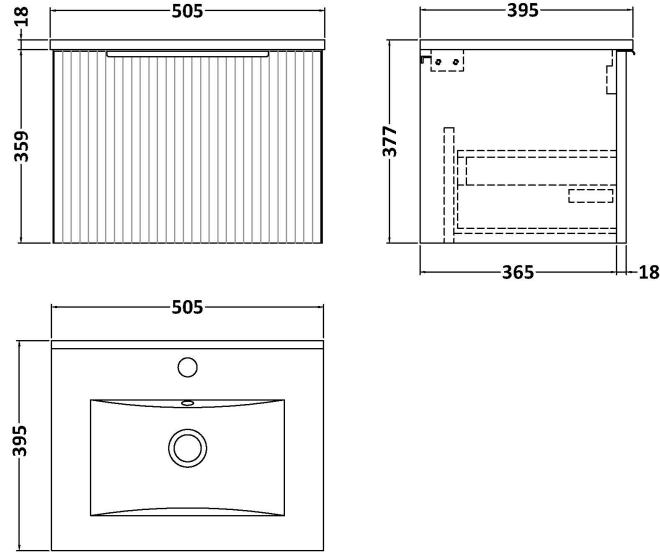

Sales Code: DFF391B

Description: 500 W/H Single Drawer Vanity & Basin 2

Packaging Details

Barcode: 5056462677286

Sales Code: FLU391

Description: 500 W/H Single Drawer Unit

Product Dimensions

Height (mm):	359
Width (mm):	500
Depth (mm):	383
Nett Weight (kg):	12

Packaging Dimensions

Height (mm):	380
Width (mm):	520
Depth (mm):	405
Gross Weight (kg):	12.5

Packaging Data

Box Colour:	Brown Cardboard Box - Printed
Box Qty:	0
Label Size:	0 x 0
Label Colour:	Not Applicable
Label Qty:	0

Outer Box Dimensions (If Applicable)

Height (mm):	
Width (mm):	
Depth (mm):	
Gross Weight (kg):	
Barcode:	5056462654560

Product Details

Country of Origin:	China
Fitting Instruction:	No
CE Certification:	
FSC Certified Materials:	Yes
Colour:	Satin Blue
Construction Method:	Cam & Wood Dowel
Construction Type:	Rigid
Cabinet Finish:	MFC Painted Gloss
Fascia Finish:	Mdf Painted Gloss
Cabinet Thickness (mm):	16
Fascia Thickness (mm):	18
Drawer Included:	Yes
Drawer Type:	80mm High Metal S/C Inc Galler
No of Shelves:	0
Hinge Type:	Not Applicable
Hinge Included:	No
Adjustable Legs:	No, Not Required
Fixings Included:	Yes
Handle Style:	Modern
Waste Shroud:	Yes
Handle Included:	Yes, Supplied
Handle Type:	D-Shape

Sales Code: NVM001

Description: 500mm Minimalist Basin 1Th

Product Dimensions

Height (mm):	170
Width (mm):	500
Depth (mm):	390
Nett Weight (kg):	9

Packaging Dimensions

Height (mm):	400
Width (mm):	520
Depth (mm):	200
Gross Weight (kg):	9