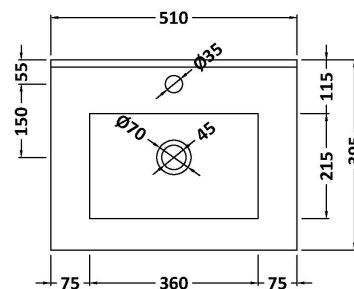

Packaging Dimensions

Height (mm):	380
Width (mm):	520
Depth (mm):	405
Gross Weight (kg):	12.5

Packaging Data

Box Colour:	Brown Cardboard Box - Printed
Box Qty:	0
Label Size:	0 x 0
Label Colour:	Not Applicable
Label Qty:	0

Outer Box Dimensions (If Applicable)

Height (mm):	
Width (mm):	
Depth (mm):	
Gross Weight (kg):	
Barcode:	5056462654577

Product Details

Country of Origin:	China
Fitting Instruction:	No
CE Certification:	
FSC Certified Materials:	Yes
Colour:	Satin Green
Construction Method:	Cam & Wood Dowel
Construction Type:	Rigid
Cabinet Finish:	MFC Painted Gloss
Fascia Finish:	Mdf Painted Gloss
Cabinet Thickness (mm):	16
Fascia Thickness (mm):	18
Drawer Included:	Yes
Drawer Type:	80mm High Metal S/C Inc Galler
No of Shelves:	0
Hinge Type:	Not Applicable
Hinge Included:	No
Adjustable Legs:	No, Not Required
Fixings Included:	Yes
Handle Style:	Modern
Waste Shroud:	Yes
Handle Included:	Yes, Supplied
Handle Type:	D-Shape

Sales Code: NVM001

Description: 500mm Minimalist Basin 1Th

Product Dimensions

Height (mm):	170
Width (mm):	500
Depth (mm):	390
Nett Weight (kg):	9

Packaging Dimensions

Height (mm):	400
Width (mm):	520
Depth (mm):	200
Gross Weight (kg):	9

Packaging Data

Box Colour:	Brown Cardboard Box
Box Qty:	1
Label Size:	105 x 50
Label Colour:	White Label
Label Qty:	1

Outer Box Dimensions (If Applicable)

Height (mm):	
Width (mm):	
Depth (mm):	
Gross Weight (kg):	
Barcode:	5055275828670