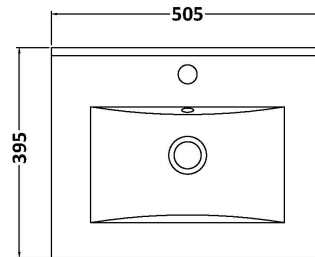

Sales Code: DFF891B

Description: 500 W/H Single Drawer Vanity & Basin 2

Packaging Details

Barcode: 5056462677347

Sales Code: FLU891

Description: 500 W/H Single Drawer Unit

Product Dimensions

Height (mm):	359
Width (mm):	500
Depth (mm):	383
Nett Weight (kg):	12

Packaging Dimensions

Height (mm):	380
Width (mm):	520
Depth (mm):	405
Gross Weight (kg):	12.5

Packaging Data

Box Colour:	Brown Cardboard Box - Printed
Box Qty:	0
Label Size:	0 x 0
Label Colour:	Not Applicable
Label Qty:	0

Outer Box Dimensions (If Applicable)

Height (mm):	
Width (mm):	
Depth (mm):	
Gross Weight (kg):	
Barcode:	5056462654577

Product Details

Country of Origin:	China
Fitting Instruction:	No
CE Certification:	
FSC Certified Materials:	Yes
Colour:	Satin Green
Construction Method:	Cam & Wood Dowel
Construction Type:	Rigid
Cabinet Finish:	MFC Painted Gloss
Fascia Finish:	Mdf Painted Gloss
Cabinet Thickness (mm):	16
Fascia Thickness (mm):	18
Drawer Included:	Yes
Drawer Type:	80mm High Metal S/C Inc Galler
No of Shelves:	0
Hinge Type:	Not Applicable
Hinge Included:	No
Adjustable Legs:	No, Not Required
Fixings Included:	Yes
Handle Style:	Modern
Waste Shroud:	Yes
Handle Included:	Yes, Supplied
Handle Type:	D-Shape

Sales Code: NVM001

Description: 500mm Minimalist Basin 1Th

Product Dimensions

Height (mm):	170
Width (mm):	500
Depth (mm):	390
Nett Weight (kg):	9

Packaging Dimensions

Height (mm):	400
Width (mm):	520
Depth (mm):	200
Gross Weight (kg):	9