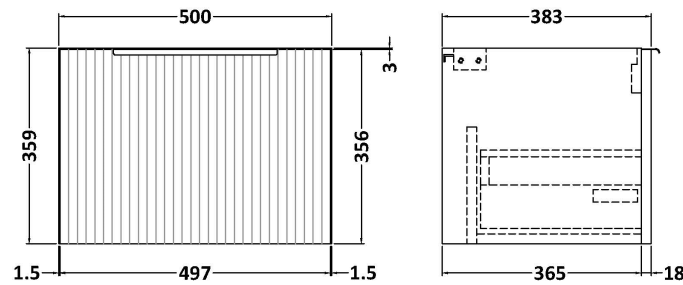

Sales Code: DFF891B

Description: 500 W/H Single Drawer Vanity & Basin 2

Packaging Details

Barcode: 5056462677347

Sales Code: FLU891

Description: 500 W/H Single Drawer Unit

Product Dimensions

Height (mm):	359
Width (mm):	500
Depth (mm):	383
Nett Weight (kg):	12

Packaging Dimensions

Height (mm):	380
Width (mm):	520
Depth (mm):	405
Gross Weight (kg):	12.5

Packaging Data

Box Colour:	Brown Cardboard Box - Printed
Box Qty:	0
Label Size:	0 x 0
Label Colour:	Not Applicable
Label Qty:	0

Sales Code: NVM001

Description: 500mm Minimalist Basin 1Th

Product Dimensions

Height (mm):	170
Width (mm):	500
Depth (mm):	390
Nett Weight (kg):	9

Packaging Dimensions

Height (mm):	400
Width (mm):	520
Depth (mm):	200
Gross Weight (kg):	9

Packaging Data

Box Colour:	Brown Cardboard Box
Box Qty:	1
Label Size:	105 x 50
Label Colour:	White Label
Label Qty:	1

Outer Box Dimensions (If Applicable)

Height (mm):	
Width (mm):	
Depth (mm):	
Gross Weight (kg):	
Barcode:	5055275828670