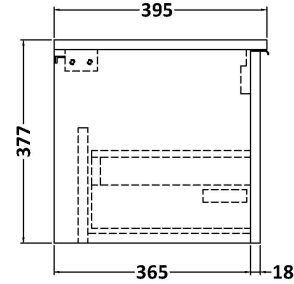

Sales Code: DFF891B

Description: 500 W/H Single Drawer Vanity & Basin 2

Packaging Details

Barcode: 5056462677347

Sales Code: FLU891

Description: 500 W/H Single Drawer Unit

Product Dimensions

Height (mm):	359
Width (mm):	500
Depth (mm):	383
Nett Weight (kg):	12

Packaging Dimensions

Height (mm):	380
Width (mm):	520
Depth (mm):	405
Gross Weight (kg):	12.5

Packaging Data

Box Colour:	Brown Cardboard Box - Printed
Box Qty:	0
Label Size:	0 x 0
Label Colour:	Not Applicable
Label Qty:	0

Sales Code: NVM001

Description: 500mm Minimalist Basin 1Th

Product Dimensions

Height (mm):	170
Width (mm):	500
Depth (mm):	390
Nett Weight (kg):	9

Packaging Dimensions

Height (mm):	400
Width (mm):	520
Depth (mm):	200
Gross Weight (kg):	9

Packaging Data

Box Colour:	Brown Cardboard Box
Box Qty:	1
Label Size:	105 x 50
Label Colour:	White Label
Label Qty:	1

Outer Box Dimensions (If Applicable)

Height (mm):	
Width (mm):	
Depth (mm):	
Gross Weight (kg):	
Barcode:	5055275828670