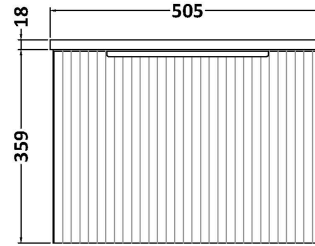

Sales Code: DFF891B

Description: 500 W/H Single Drawer Vanity & Basin 2

Packaging Details

Barcode: 5056462677347

Sales Code: FLU891

Description: 500 W/H Single Drawer Unit

Product Dimensions

Height (mm):	359
Width (mm):	500
Depth (mm):	383
Nett Weight (kg):	12

Packaging Dimensions

Height (mm):	380
Width (mm):	520
Depth (mm):	405
Gross Weight (kg):	12.5

Packaging Data

Box Colour:	Brown Cardboard Box - Printed
Box Qty:	0
Label Size:	0 x 0
Label Colour:	Not Applicable
Label Qty:	0

Sales Code: NVM001

Description: 500mm Minimalist Basin 1Th

Product Dimensions

Height (mm):	170
Width (mm):	500
Depth (mm):	390
Nett Weight (kg):	9

Packaging Dimensions

Height (mm):	400
Width (mm):	520
Depth (mm):	200
Gross Weight (kg):	9

Packaging Data

Box Colour:	Brown Cardboard Box
Box Qty:	1
Label Size:	105 x 50
Label Colour:	White Label
Label Qty:	1

Outer Box Dimensions (If Applicable)

Height (mm):	
Width (mm):	
Depth (mm):	
Gross Weight (kg):	
Barcode:	5055275828670