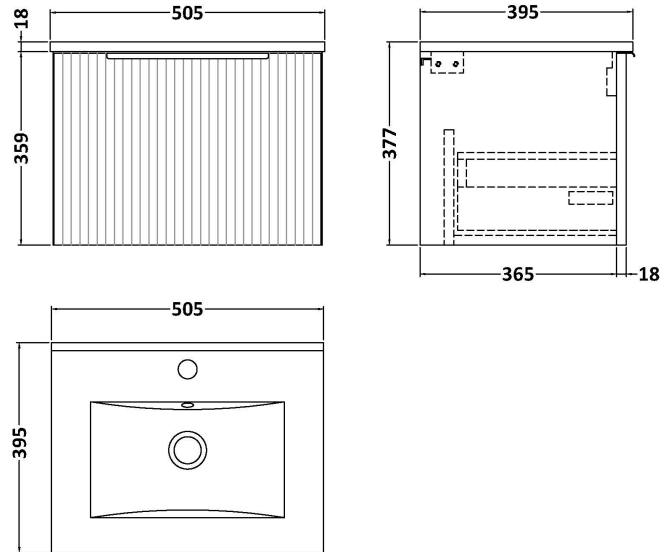

Sales Code: DFF291B

Description: 500 W/H Single Drawer Vanity & Basin 2

Packaging Details

Barcode: 5056462677255

Sales Code: FLU291

Description: 500 W/H Single Drawer Unit

Product Dimensions

Height (mm):	359
Width (mm):	500
Depth (mm):	383
Nett Weight (kg):	12

Packaging Dimensions

Height (mm):	380
Width (mm):	520
Depth (mm):	405
Gross Weight (kg):	12.5

Packaging Data

Box Colour:	Brown Cardboard Box - Printed
Box Qty:	0
Label Size:	0 x 0
Label Colour:	Not Applicable
Label Qty:	0

Outer Box Dimensions (If Applicable)

Height (mm):	
Width (mm):	
Depth (mm):	
Gross Weight (kg):	
Barcode:	5056462654553

Product Details

Country of Origin:	China
Fitting Instruction:	No
CE Certification:	
FSC Certified Materials:	Yes
Colour:	Satin Grey
Construction Method:	Cam & Wood Dowel
Construction Type:	Rigid
Cabinet Finish:	MFC Painted Gloss
Fascia Finish:	Mdf Painted Gloss
Cabinet Thickness (mm):	16
Fascia Thickness (mm):	18
Drawer Included:	Yes
Drawer Type:	80mm High Metal S/C Inc Galler
No of Shelves:	0
Hinge Type:	Not Applicable
Hinge Included:	No
Adjustable Legs:	No, Not Required
Fixings Included:	Yes
Handle Style:	Modern
Waste Shroud:	Yes
Handle Included:	Yes, Supplied
Handle Type:	D-Shape

Sales Code: NVM001

Description: 500mm Minimalist Basin 1Th

Product Dimensions

Height (mm):	170
Width (mm):	500
Depth (mm):	390
Nett Weight (kg):	9

Packaging Dimensions

Height (mm):	400
Width (mm):	520
Depth (mm):	200
Gross Weight (kg):	9