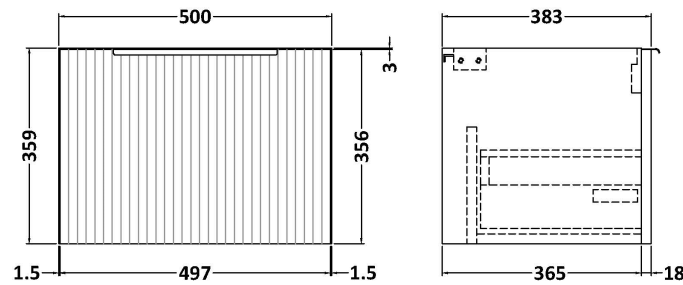

Sales Code: DFF291B

Description: 500 W/H Single Drawer Vanity & Basin 2

Packaging Details

Barcode: 5056462677255

Sales Code: FLU291

Description: 500 W/H Single Drawer Unit

Product Dimensions

Height (mm):	359
Width (mm):	500
Depth (mm):	383
Nett Weight (kg):	12

Packaging Dimensions

Height (mm):	380
Width (mm):	520
Depth (mm):	405
Gross Weight (kg):	12.5

Packaging Data

Box Colour:	Brown Cardboard Box - Printed
Box Qty:	0
Label Size:	0 x 0
Label Colour:	Not Applicable
Label Qty:	0

Sales Code: NVM001

Description: 500mm Minimalist Basin 1Th

Product Dimensions

Height (mm):	170
Width (mm):	500
Depth (mm):	390
Nett Weight (kg):	9

Packaging Dimensions

Height (mm):	400
Width (mm):	520
Depth (mm):	200
Gross Weight (kg):	9

Packaging Data

Box Colour:	Brown Cardboard Box
Box Qty:	1
Label Size:	105 x 50
Label Colour:	White Label
Label Qty:	1

Outer Box Dimensions (If Applicable)

Height (mm):	
Width (mm):	
Depth (mm):	
Gross Weight (kg):	
Barcode:	5055275828670