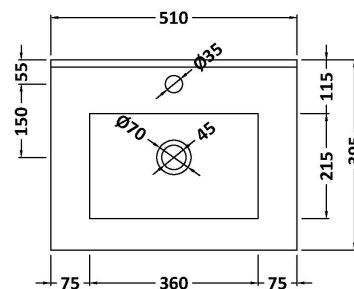

Packaging Dimensions

Height (mm):	380
Width (mm):	520
Depth (mm):	405
Gross Weight (kg):	12.5

Packaging Data

Box Colour:	Brown Cardboard Box - Printed
Box Qty:	0
Label Size:	0 x 0
Label Colour:	Not Applicable
Label Qty:	0

Outer Box Dimensions (If Applicable)

Height (mm):	
Width (mm):	
Depth (mm):	
Gross Weight (kg):	
Barcode:	5056462654553

Product Details

Country of Origin:	China
Fitting Instruction:	No
CE Certification:	
FSC Certified Materials:	Yes
Colour:	Satin Grey
Construction Method:	Cam & Wood Dowel
Construction Type:	Rigid
Cabinet Finish:	MFC Painted Gloss
Fascia Finish:	Mdf Painted Gloss
Cabinet Thickness (mm):	16
Fascia Thickness (mm):	18
Drawer Included:	Yes
Drawer Type:	80mm High Metal S/C Inc Galler
No of Shelves:	0
Hinge Type:	Not Applicable
Hinge Included:	No
Adjustable Legs:	No, Not Required
Fixings Included:	Yes
Handle Style:	Modern
Waste Shroud:	Yes
Handle Included:	Yes, Supplied
Handle Type:	D-Shape

Sales Code: NVM001

Description: 500mm Minimalist Basin 1Th

Product Dimensions

Height (mm):	170
Width (mm):	500
Depth (mm):	390
Nett Weight (kg):	9

Packaging Dimensions

Height (mm):	400
Width (mm):	520
Depth (mm):	200
Gross Weight (kg):	9

Packaging Data

Box Colour:	Brown Cardboard Box
Box Qty:	1
Label Size:	105 x 50
Label Colour:	White Label
Label Qty:	1

Outer Box Dimensions (If Applicable)

Height (mm):	
Width (mm):	
Depth (mm):	
Gross Weight (kg):	
Barcode:	5055275828670