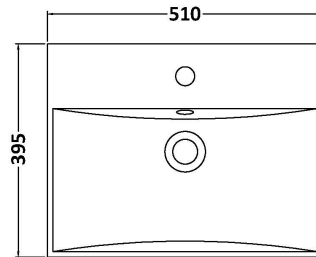

Sales Code: DFF1491D

Description: 500 W/H Single Drawer Vanity & Basin 3

Packaging Details

Barcode: 5056462677323

Sales Code: FLU1491

Description: 500 W/H Single Drawer Unit

Product Dimensions

Height (mm):	359
Width (mm):	500
Depth (mm):	383
Nett Weight (kg):	12

Packaging Dimensions

Height (mm):	380
Width (mm):	520
Depth (mm):	405
Gross Weight (kg):	12.5

Packaging Data

Box Colour:	Brown Cardboard Box - Printed
Box Qty:	0
Label Size:	0 x 0
Label Colour:	Not Applicable
Label Qty:	0

Outer Box Dimensions (If Applicable)

Height (mm):	
Width (mm):	
Depth (mm):	
Gross Weight (kg):	
Barcode:	5056462661018

Product Details

Country of Origin:	China
Fitting Instruction:	No
CE Certification:	
FSC Certified Materials:	Yes
Colour:	Satin Anthracite
Construction Method:	Cam & Wood Dowel
Construction Type:	Rigid
Cabinet Finish:	MFC Painted Gloss
Fascia Finish:	Mdf Painted Gloss
Cabinet Thickness (mm):	16
Fascia Thickness (mm):	18
Drawer Included:	Yes
Drawer Type:	80mm High Metal S/C Inc Galler
No of Shelves:	0
Hinge Type:	Not Applicable
Hinge Included:	No
Adjustable Legs:	No, Not Required
Fixings Included:	Yes
Handle Style:	Modern
Waste Shroud:	Yes
Handle Included:	Yes, Supplied
Handle Type:	D-Shape

Sales Code: NVM032

Description: 500 Thin Edged Basin 1Th

Product Dimensions

Height (mm):	170
Width (mm):	510
Depth (mm):	395
Nett Weight (kg):	9.5

Packaging Dimensions

Height (mm):	190
Width (mm):	530
Depth (mm):	415
Gross Weight (kg):	10