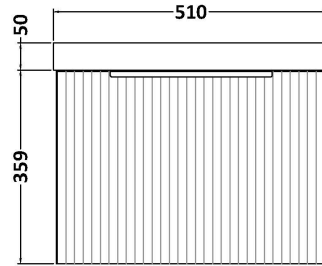

Sales Code: DFF1491D

Description: 500 W/H Single Drawer Vanity & Basin 3

Packaging Details

Barcode: 5056462677323

Sales Code: FLU1491

Description: 500 W/H Single Drawer Unit

Product Dimensions

Height (mm):	359
Width (mm):	500
Depth (mm):	383
Nett Weight (kg):	12

Packaging Dimensions

Height (mm):	380
Width (mm):	520
Depth (mm):	405
Gross Weight (kg):	12.5

Packaging Data

Box Colour:	Brown Cardboard Box - Printed
Box Qty:	0
Label Size:	0 x 0
Label Colour:	Not Applicable
Label Qty:	0

Sales Code: NVM032

Description: 500 Thin Edged Basin 1Th

Product Dimensions

Height (mm):	170
Width (mm):	510
Depth (mm):	395
Nett Weight (kg):	9.5

Packaging Dimensions

Height (mm):	190
Width (mm):	530
Depth (mm):	415
Gross Weight (kg):	10

Packaging Data

Box Colour:	Brown Cardboard Box - Printed
Box Qty:	1
Label Size:	100 x 50
Label Colour:	White Label
Label Qty:	2

Outer Box Dimensions (If Applicable)

Height (mm):	
Width (mm):	
Depth (mm):	
Gross Weight (kg):	
Barcode:	5056211853411