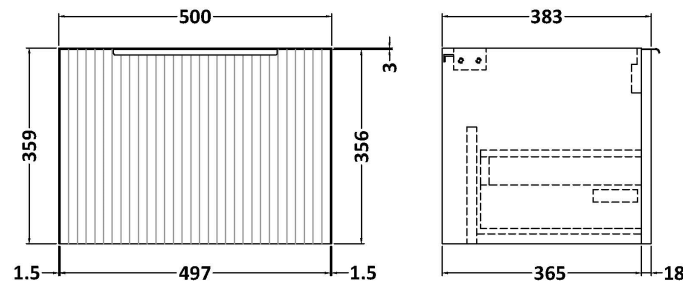

Sales Code: DFF1491D

Description: 500 W/H Single Drawer Vanity & Basin 3

Packaging Details

Barcode: 5056462677323

Sales Code: FLU1491

Description: 500 W/H Single Drawer Unit

Product Dimensions

Height (mm):	359
Width (mm):	500
Depth (mm):	383
Nett Weight (kg):	12

Packaging Dimensions

Height (mm):	380
Width (mm):	520
Depth (mm):	405
Gross Weight (kg):	12.5

Packaging Data

Box Colour:	Brown Cardboard Box - Printed
Box Qty:	0
Label Size:	0 x 0
Label Colour:	Not Applicable
Label Qty:	0

Sales Code: NVM032

Description: 500 Thin Edged Basin 1Th

Product Dimensions

Height (mm):	170
Width (mm):	510
Depth (mm):	395
Nett Weight (kg):	9.5

Packaging Dimensions

Height (mm):	190
Width (mm):	530
Depth (mm):	415
Gross Weight (kg):	10

Packaging Data

Box Colour:	Brown Cardboard Box - Printed
Box Qty:	1
Label Size:	100 x 50
Label Colour:	White Label
Label Qty:	2

Outer Box Dimensions (If Applicable)

Height (mm):	
Width (mm):	
Depth (mm):	
Gross Weight (kg):	
Barcode:	5056211853411