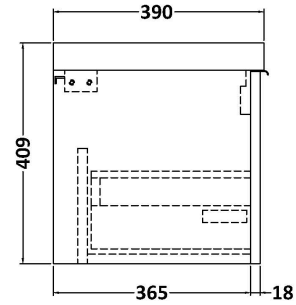

Sales Code: DFF1491D

Description: 500 W/H Single Drawer Vanity & Basin 3

Packaging Details

Barcode: 5056462677323

Sales Code: FLU1491

Description: 500 W/H Single Drawer Unit

Product Dimensions

Height (mm):	359
Width (mm):	500
Depth (mm):	383
Nett Weight (kg):	12

Packaging Dimensions

Height (mm):	380
Width (mm):	520
Depth (mm):	405
Gross Weight (kg):	12.5

Packaging Data

Box Colour:	Brown Cardboard Box - Printed
Box Qty:	0
Label Size:	0 x 0
Label Colour:	Not Applicable
Label Qty:	0

Outer Box Dimensions (If Applicable)

Height (mm):	
Width (mm):	
Depth (mm):	
Gross Weight (kg):	
Barcode:	5056462661018

Product Details

Country of Origin:	China
Fitting Instruction:	No
CE Certification:	
FSC Certified Materials:	Yes
Colour:	Satin Anthracite
Construction Method:	Cam & Wood Dowel
Construction Type:	Rigid
Cabinet Finish:	MFC Painted Gloss
Fascia Finish:	Mdf Painted Gloss
Cabinet Thickness (mm):	16
Fascia Thickness (mm):	18
Drawer Included:	Yes
Drawer Type:	80mm High Metal S/C Inc Galler
No of Shelves:	0
Hinge Type:	Not Applicable
Hinge Included:	No
Adjustable Legs:	No, Not Required
Fixings Included:	Yes
Handle Style:	Modern
Waste Shroud:	Yes
Handle Included:	Yes, Supplied
Handle Type:	D-Shape

Sales Code: NVM032

Description: 500 Thin Edged Basin 1Th

Product Dimensions

Height (mm):	170
Width (mm):	510
Depth (mm):	395
Nett Weight (kg):	9.5

Packaging Dimensions

Height (mm):	190
Width (mm):	530
Depth (mm):	415
Gross Weight (kg):	10