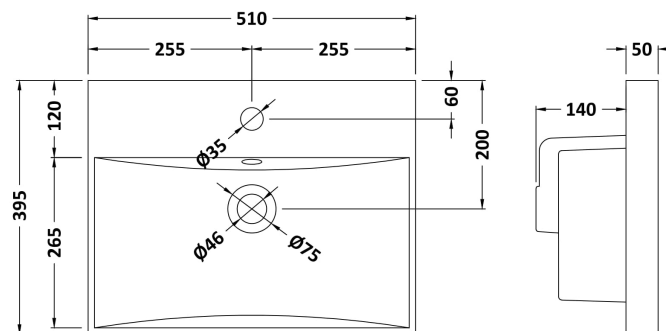

Packaging Dimensions

Height (mm):	380
Width (mm):	520
Depth (mm):	405
Gross Weight (kg):	12.5

Packaging Data

Box Colour:	Brown Cardboard Box - Printed
Box Qty:	0
Label Size:	0 x 0
Label Colour:	Not Applicable
Label Qty:	0

Outer Box Dimensions (If Applicable)

Height (mm):	
Width (mm):	
Depth (mm):	
Gross Weight (kg):	
Barcode:	5056462661018

Product Details

Country of Origin:	China
Fitting Instruction:	No
CE Certification:	
FSC Certified Materials:	Yes
Colour:	Satin Anthracite
Construction Method:	Cam & Wood Dowel
Construction Type:	Rigid
Cabinet Finish:	MFC Painted Gloss
Fascia Finish:	Mdf Painted Gloss
Cabinet Thickness (mm):	16
Fascia Thickness (mm):	18
Drawer Included:	Yes
Drawer Type:	80mm High Metal S/C Inc Galler
No of Shelves:	0
Hinge Type:	Not Applicable
Hinge Included:	No
Adjustable Legs:	No, Not Required
Fixings Included:	Yes
Handle Style:	Modern
Waste Shroud:	Yes
Handle Included:	Yes, Supplied
Handle Type:	D-Shape

Sales Code: NVM032

Description: 500 Thin Edged Basin 1Th

Product Dimensions

Height (mm):	170
Width (mm):	510
Depth (mm):	395
Nett Weight (kg):	9.5

Packaging Dimensions

Height (mm):	190
Width (mm):	530
Depth (mm):	415
Gross Weight (kg):	10

Packaging Data

Box Colour:	Brown Cardboard Box - Printed
Box Qty:	1
Label Size:	100 x 50
Label Colour:	White Label
Label Qty:	2

Outer Box Dimensions (If Applicable)

Height (mm):	
Width (mm):	
Depth (mm):	
Gross Weight (kg):	
Barcode:	5056211853411