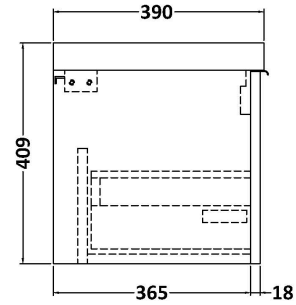

Sales Code: DFF391D

Description: 500 W/H Single Drawer Vanity & Basin 3

Packaging Details

Barcode: 5056462677293