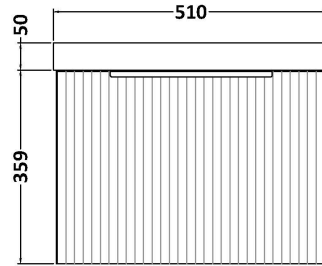

Sales Code: DFF391D

Description: 500 W/H Single Drawer Vanity & Basin 3

Packaging Details

Barcode: 5056462677293