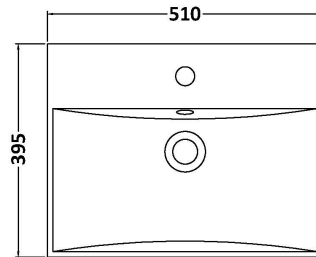

Sales Code: DFF391D

Description: 500 W/H Single Drawer Vanity & Basin 3

Packaging Details

Barcode: 5056462677293