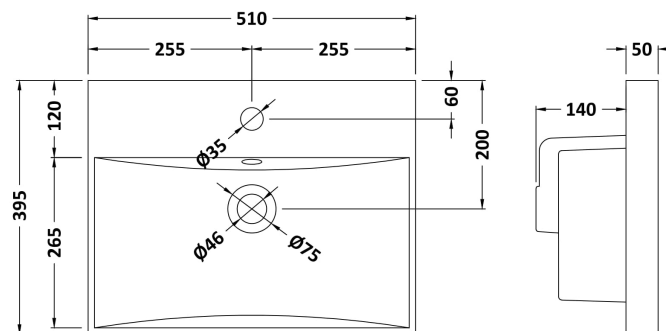

### Product Dimensions

Height (mm):	359
Width (mm):	500
Depth (mm):	383
Nett Weight (kg):	12

### Packaging Dimensions

Height (mm):	380
Width (mm):	520
Depth (mm):	405
Gross Weight (kg):	12.5

### Outer Box Dimensions (If Applicable)

Height (mm):	
Width (mm):	
Depth (mm):	
Gross Weight (kg):	
Barcode:	5056462654560

### Product Dimensions

Height (mm):	170
Width (mm):	510
Depth (mm):	395
Nett Weight (kg):	9.5