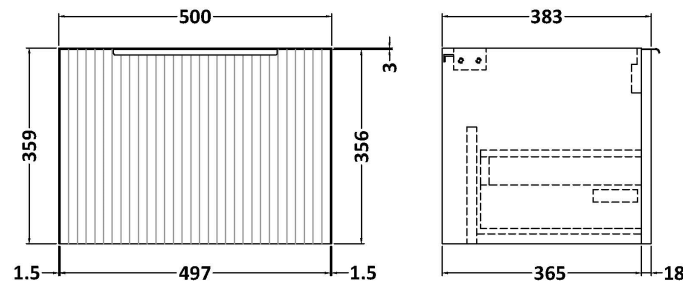

### Product Dimensions

Height (mm):	359
Width (mm):	500
Depth (mm):	383
Nett Weight (kg):	12

### Packaging Dimensions

Height (mm):	380
Width (mm):	520
Depth (mm):	405
Gross Weight (kg):	12.5

### Product Dimensions

Height (mm):	170
Width (mm):	510
Depth (mm):	395
Nett Weight (kg):	9.5

### Packaging Dimensions

Height (mm):	190
Width (mm):	530
Depth (mm):	415
Gross Weight (kg):	10