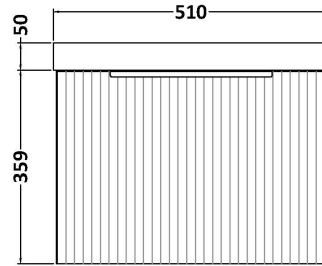

Sales Code: DFF891D

Description: 500 W/H Single Drawer Vanity & Basin 3

Packaging Details

Barcode: 5056462677354

Sales Code: FLU891

Description: 500 W/H Single Drawer Unit

Product Dimensions

Height (mm):	359
Width (mm):	500
Depth (mm):	383
Nett Weight (kg):	12

Packaging Dimensions

Height (mm):	380
Width (mm):	520
Depth (mm):	405
Gross Weight (kg):	12.5

Packaging Data

Box Colour:	Brown Cardboard Box - Printed
Box Qty:	0
Label Size:	0 x 0
Label Colour:	Not Applicable
Label Qty:	0

Sales Code: NVM032

Description: 500 Thin Edged Basin 1Th

Product Dimensions

Height (mm):	170
Width (mm):	510
Depth (mm):	395
Nett Weight (kg):	9.5

Packaging Dimensions

Height (mm):	190
Width (mm):	530
Depth (mm):	415
Gross Weight (kg):	10

Packaging Data

Box Colour:	Brown Cardboard Box - Printed
Box Qty:	1
Label Size:	100 x 50
Label Colour:	White Label
Label Qty:	2

Outer Box Dimensions (If Applicable)

Height (mm):	
Width (mm):	
Depth (mm):	
Gross Weight (kg):	
Barcode:	5056211853411