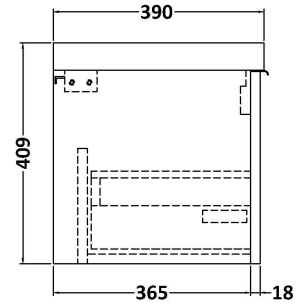

Sales Code: DFF891D

Description: 500 W/H Single Drawer Vanity & Basin 3

Packaging Details

Barcode: 5056462677354

Sales Code: FLU891

Description: 500 W/H Single Drawer Unit

Product Dimensions

Height (mm):	359
Width (mm):	500
Depth (mm):	383
Nett Weight (kg):	12

Packaging Dimensions

Height (mm):	380
Width (mm):	520
Depth (mm):	405
Gross Weight (kg):	12.5

Packaging Data

Box Colour:	Brown Cardboard Box - Printed
Box Qty:	0
Label Size:	0 x 0
Label Colour:	Not Applicable
Label Qty:	0

Outer Box Dimensions (If Applicable)

Height (mm):	
Width (mm):	
Depth (mm):	
Gross Weight (kg):	
Barcode:	5056462654577

Product Details

Country of Origin:	China
Fitting Instruction:	No
CE Certification:	
FSC Certified Materials:	Yes
Colour:	Satin Green
Construction Method:	Cam & Wood Dowel
Construction Type:	Rigid
Cabinet Finish:	MFC Painted Gloss
Fascia Finish:	Mdf Painted Gloss
Cabinet Thickness (mm):	16
Fascia Thickness (mm):	18
Drawer Included:	Yes
Drawer Type:	80mm High Metal S/C Inc Galler
No of Shelves:	0
Hinge Type:	Not Applicable
Hinge Included:	No
Adjustable Legs:	No, Not Required
Fixings Included:	Yes
Handle Style:	Modern
Waste Shroud:	Yes
Handle Included:	Yes, Supplied
Handle Type:	D-Shape

Sales Code: NVM032

Description: 500 Thin Edged Basin 1Th

Product Dimensions

Height (mm):	170
Width (mm):	510
Depth (mm):	395
Nett Weight (kg):	9.5

Packaging Dimensions

Height (mm):	190
Width (mm):	530
Depth (mm):	415
Gross Weight (kg):	10