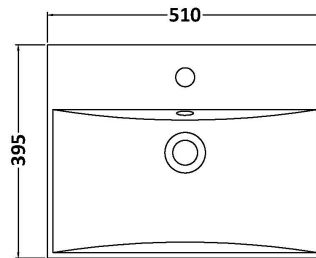

Sales Code: DFF891D

Description: 500 W/H Single Drawer Vanity & Basin 3

Packaging Details

Barcode: 5056462677354

Sales Code: FLU891

Description: 500 W/H Single Drawer Unit

Product Dimensions

Height (mm):	359
Width (mm):	500
Depth (mm):	383
Nett Weight (kg):	12

Packaging Dimensions

Height (mm):	380
Width (mm):	520
Depth (mm):	405
Gross Weight (kg):	12.5

Packaging Data

Box Colour:	Brown Cardboard Box - Printed
Box Qty:	0
Label Size:	0 x 0
Label Colour:	Not Applicable
Label Qty:	0

Outer Box Dimensions (If Applicable)

Height (mm):	
Width (mm):	
Depth (mm):	
Gross Weight (kg):	
Barcode:	5056462654577

Product Details

Country of Origin:	China
Fitting Instruction:	No
CE Certification:	
FSC Certified Materials:	Yes
Colour:	Satin Green
Construction Method:	Cam & Wood Dowel
Construction Type:	Rigid
Cabinet Finish:	MFC Painted Gloss
Fascia Finish:	Mdf Painted Gloss
Cabinet Thickness (mm):	16
Fascia Thickness (mm):	18
Drawer Included:	Yes
Drawer Type:	80mm High Metal S/C Inc Galler
No of Shelves:	0
Hinge Type:	Not Applicable
Hinge Included:	No
Adjustable Legs:	No, Not Required
Fixings Included:	Yes
Handle Style:	Modern
Waste Shroud:	Yes
Handle Included:	Yes, Supplied
Handle Type:	D-Shape

Sales Code: NVM032

Description: 500 Thin Edged Basin 1Th

Product Dimensions

Height (mm):	170
Width (mm):	510
Depth (mm):	395
Nett Weight (kg):	9.5

Packaging Dimensions

Height (mm):	190
Width (mm):	530
Depth (mm):	415
Gross Weight (kg):	10