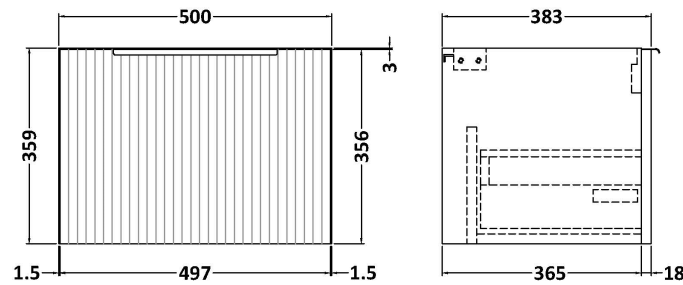

Sales Code: DFF891D

Description: 500 W/H Single Drawer Vanity & Basin 3

Packaging Details

Barcode: 5056462677354

Sales Code: FLU891

Description: 500 W/H Single Drawer Unit

Product Dimensions

Height (mm):	359
Width (mm):	500
Depth (mm):	383
Nett Weight (kg):	12

Packaging Dimensions

Height (mm):	380
Width (mm):	520
Depth (mm):	405
Gross Weight (kg):	12.5

Packaging Data

Box Colour:	Brown Cardboard Box - Printed
Box Qty:	0
Label Size:	0 x 0
Label Colour:	Not Applicable
Label Qty:	0

Sales Code: NVM032

Description: 500 Thin Edged Basin 1Th

Product Dimensions

Height (mm):	170
Width (mm):	510
Depth (mm):	395
Nett Weight (kg):	9.5

Packaging Dimensions

Height (mm):	190
Width (mm):	530
Depth (mm):	415
Gross Weight (kg):	10

Packaging Data

Box Colour:	Brown Cardboard Box - Printed
Box Qty:	1
Label Size:	100 x 50
Label Colour:	White Label
Label Qty:	2

Outer Box Dimensions (If Applicable)

Height (mm):	
Width (mm):	
Depth (mm):	
Gross Weight (kg):	
Barcode:	5056211853411