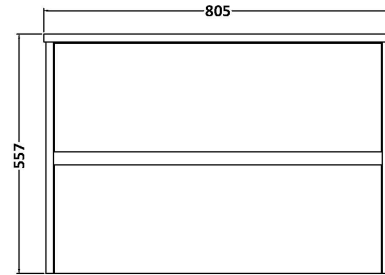

Sales Code: HAV1706B

Description: 800 W/H 2-Drawer Unit & Basin 2

Packaging Details

Barcode: 5056462649665