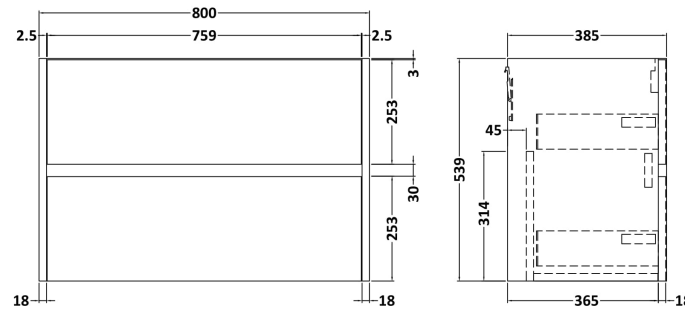

### Product Dimensions

Height (mm):	539
Width (mm):	800
Depth (mm):	385
Nett Weight (kg):	24.5

### Packaging Dimensions

Height (mm):	560
Width (mm):	820
Depth (mm):	405
Gross Weight (kg):	25

### Product Dimensions

Height (mm):	170
Width (mm):	800
Depth (mm):	390
Nett Weight (kg):	16.9

### Packaging Dimensions

Height (mm):	400
Width (mm):	820
Depth (mm):	200
Gross Weight (kg):	16.9