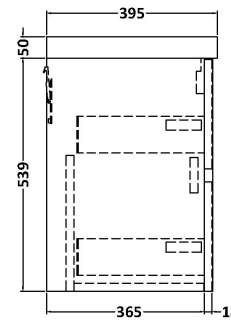

Sales Code: HAV1706D

Description: 800 W/H 2-Drawer Unit & Basin 3

Packaging Details

Barcode: 5056462650654

Sales Code: NPH1726

Description: 800 W/H 2-Drawer Unit (385 Deep)

Product Dimensions

Height (mm):	539
Width (mm):	800
Depth (mm):	385
Nett Weight (kg):	24.5

Packaging Dimensions

Height (mm):	560
Width (mm):	820
Depth (mm):	405
Gross Weight (kg):	25

Packaging Data

Box Colour:	Brown Cardboard Box
Box Qty:	1
Label Size:	100 x 50
Label Colour:	White Label
Label Qty:	2

Sales Code: NVM035

Description: 800 Thin Edged Basin 1Th

Product Dimensions

Height (mm):	170
Width (mm):	810
Depth (mm):	395
Nett Weight (kg):	14.5

Packaging Dimensions

Height (mm):	190
Width (mm):	830
Depth (mm):	415
Gross Weight (kg):	15

Packaging Data

Box Colour:	Brown Cardboard Box
Box Qty:	1
Label Size:	100 x 50
Label Colour:	White Label
Label Qty:	2

Outer Box Dimensions (If Applicable)

Height (mm):	
Width (mm):	
Depth (mm):	
Gross Weight (kg):	
Barcode:	5056211853435