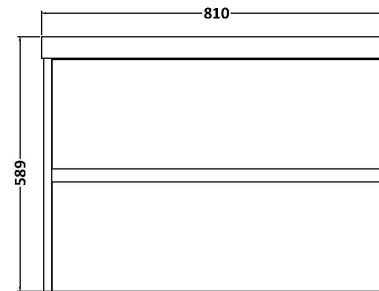

Sales Code: HAV1706D

Description: 800 W/H 2-Drawer Unit & Basin 3

Packaging Details

Barcode: 5056462650654

Sales Code: NPH1726

Description: 800 W/H 2-Drawer Unit (385 Deep)

Product Dimensions

Height (mm):	539
Width (mm):	800
Depth (mm):	385
Nett Weight (kg):	24.5

Packaging Dimensions

Height (mm):	560
Width (mm):	820
Depth (mm):	405
Gross Weight (kg):	25

Packaging Data

Box Colour:	Brown Cardboard Box
Box Qty:	1
Label Size:	100 x 50
Label Colour:	White Label
Label Qty:	2

Sales Code: NVM035

Description: 800 Thin Edged Basin 1Th

Product Dimensions

Height (mm):	170
Width (mm):	810
Depth (mm):	395
Nett Weight (kg):	14.5

Packaging Dimensions

Height (mm):	190
Width (mm):	830
Depth (mm):	415
Gross Weight (kg):	15

Packaging Data

Box Colour:	Brown Cardboard Box
Box Qty:	1
Label Size:	100 x 50
Label Colour:	White Label
Label Qty:	2

Outer Box Dimensions (If Applicable)

Height (mm):	
Width (mm):	
Depth (mm):	
Gross Weight (kg):	
Barcode:	5056211853435