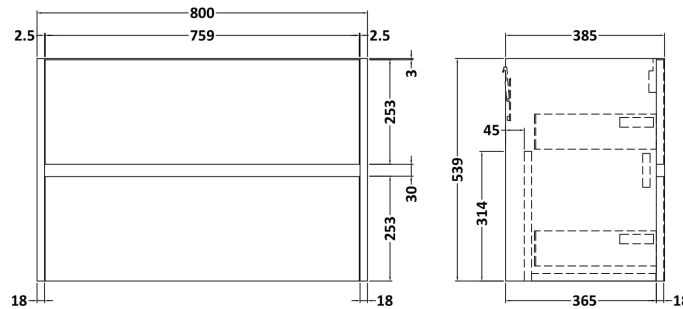

Sales Code: HAV1706D

Description: 800 W/H 2-Drawer Unit & Basin 3

Packaging Details

Barcode: 5056462650654

Sales Code: NPH1726

Description: 800 W/H 2-Drawer Unit (385 Deep)

Product Dimensions

Height (mm):	539
Width (mm):	800
Depth (mm):	385
Nett Weight (kg):	24.5

Packaging Dimensions

Height (mm):	560
Width (mm):	820
Depth (mm):	405
Gross Weight (kg):	25

Packaging Data

Box Colour:	Brown Cardboard Box
Box Qty:	1
Label Size:	100 x 50
Label Colour:	White Label
Label Qty:	2

Sales Code: NVM035

Description: 800 Thin Edged Basin 1Th

Product Dimensions

Height (mm):	170
Width (mm):	810
Depth (mm):	395
Nett Weight (kg):	14.5

Packaging Dimensions

Height (mm):	190
Width (mm):	830
Depth (mm):	415
Gross Weight (kg):	15

Packaging Data

Box Colour:	Brown Cardboard Box
Box Qty:	1
Label Size:	100 x 50
Label Colour:	White Label
Label Qty:	2

Outer Box Dimensions (If Applicable)

Height (mm):	
Width (mm):	
Depth (mm):	
Gross Weight (kg):	
Barcode:	5056211853435