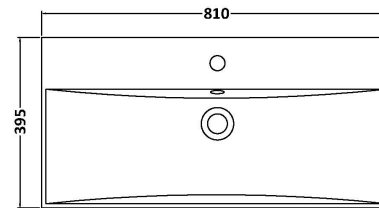

Sales Code: HAV1706D

Description: 800 W/H 2-Drawer Unit & Basin 3

Packaging Details

Barcode: 5056462650654

Sales Code: NPH1726

Description: 800 W/H 2-Drawer Unit (385 Deep)

Product Dimensions

Height (mm):	539
Width (mm):	800
Depth (mm):	385
Nett Weight (kg):	24.5

Packaging Dimensions

Height (mm):	560
Width (mm):	820
Depth (mm):	405
Gross Weight (kg):	25

Packaging Data

Box Colour:	Brown Cardboard Box
Box Qty:	1
Label Size:	100 x 50
Label Colour:	White Label
Label Qty:	2

Sales Code: NVM035

Description: 800 Thin Edged Basin 1Th

Product Dimensions

Height (mm):	170
Width (mm):	810
Depth (mm):	395
Nett Weight (kg):	14.5

Packaging Dimensions

Height (mm):	190
Width (mm):	830
Depth (mm):	415
Gross Weight (kg):	15

Packaging Data

Box Colour:	Brown Cardboard Box
Box Qty:	1
Label Size:	100 x 50
Label Colour:	White Label
Label Qty:	2

Outer Box Dimensions (If Applicable)

Height (mm):	
Width (mm):	
Depth (mm):	
Gross Weight (kg):	
Barcode:	5056211853435