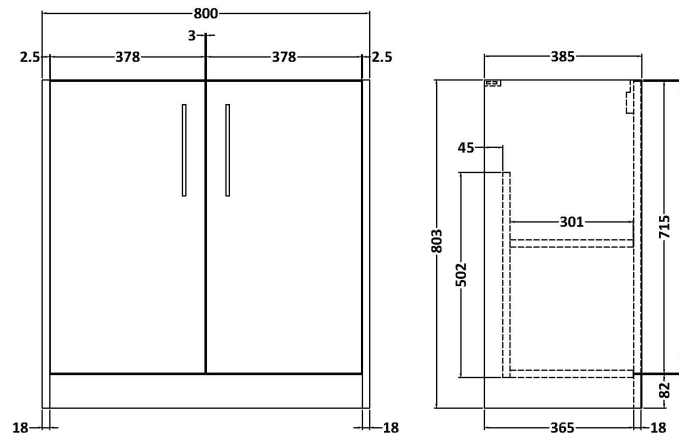

Sales Code: JNU1705B

Description: 800 Fs 2-Door Vanity & Basin 2

Packaging Details

Barcode: 5056462671246

Sales Code: NPF1705

Description: 800 F/S 2-Door Unit (385 Deep)

Product Dimensions

Height (mm):	803
Width (mm):	800
Depth (mm):	385
Nett Weight (kg):	26.5

Packaging Dimensions

Height (mm):	835
Width (mm):	820
Depth (mm):	395
Gross Weight (kg):	27

Packaging Data

Box Colour:	Brown Cardboard Box
Box Qty:	1
Label Size:	50 x 100
Label Colour:	White Label
Label Qty:	2

Outer Box Dimensions (If Applicable)

Height (mm):	
Width (mm):	
Depth (mm):	
Gross Weight (kg):	
Barcode:	5056462657011

Product Details

Country of Origin:	United Kingdom
Fitting Instruction:	No
CE Certification:	
FSC Certified Materials:	Yes
Colour:	Electric Blue
Construction Method:	Cam & Wood Dowel
Construction Type:	Rigid
Cabinet Finish:	MFC Smooth Matt
Fascia Finish:	MFC Smooth Matt
Cabinet Thickness (mm):	18
Fascia Thickness (mm):	18
Drawer Included:	No
Drawer Type:	Not Applicable
No of Shelves:	1
Hinge Type:	95 Degree Clip-On Soft Close
Hinge Included:	Yes, Supplied
Adjustable Legs:	No, Not Required
Fixings Included:	Yes
Handle Style:	Modern
Waste Shroud:	Not Applicable
Handle Included:	Yes, Supplied
Handle Type:	D-Shape

Sales Code: NVM005

Description: Minimalist Basin 800mm

Product Dimensions

Height (mm):	170
Width (mm):	800
Depth (mm):	390
Nett Weight (kg):	16.9

Packaging Dimensions

Height (mm):	400
Width (mm):	820
Depth (mm):	200
Gross Weight (kg):	16.9