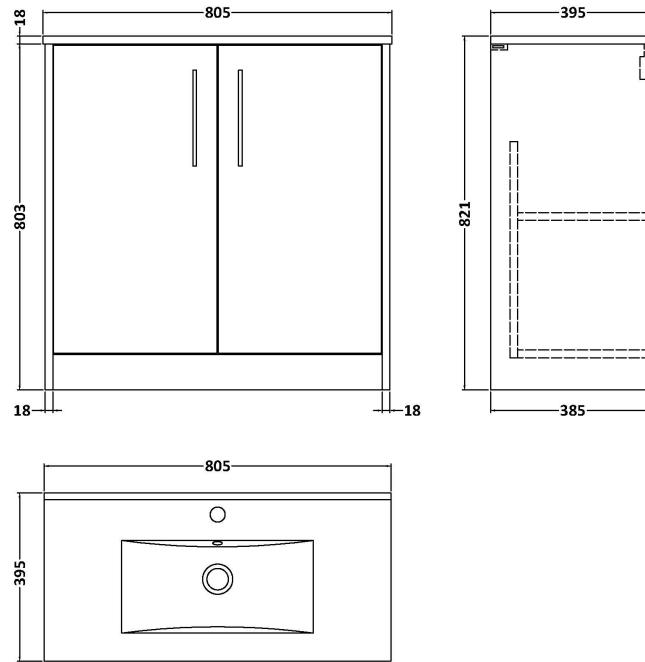

Sales Code: JNU1705B

Description: 800 Fs 2-Door Vanity & Basin 2

Packaging Details

Barcode: 5056462671246

Sales Code: NPF1705

Description: 800 F/S 2-Door Unit (385 Deep)

Product Dimensions

Height (mm):	803
Width (mm):	800
Depth (mm):	385
Nett Weight (kg):	26.5

Packaging Dimensions

Height (mm):	835
Width (mm):	820
Depth (mm):	395
Gross Weight (kg):	27

Packaging Data

Box Colour:	Brown Cardboard Box
Box Qty:	1
Label Size:	50 x 100
Label Colour:	White Label
Label Qty:	2

Sales Code: NVM005

Description: Minimalist Basin 800mm

Product Dimensions

Height (mm):	170
Width (mm):	800
Depth (mm):	390
Nett Weight (kg):	16.9

Packaging Dimensions

Height (mm):	400
Width (mm):	820
Depth (mm):	200
Gross Weight (kg):	16.9

Packaging Data

Box Colour:	Brown Cardboard Box - Printed
Box Qty:	1
Label Size:	100 x 50
Label Colour:	White Label
Label Qty:	2

Outer Box Dimensions (If Applicable)

Height (mm):	
Width (mm):	
Depth (mm):	
Gross Weight (kg):	
Barcode:	5055146194675