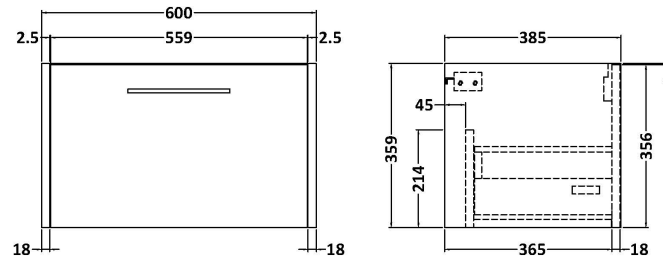

### Product Dimensions

Height (mm):	359
Width (mm):	600
Depth (mm):	385
Nett Weight (kg):	13

### Packaging Dimensions

Height (mm):	380
Width (mm):	620
Depth (mm):	405
Gross Weight (kg):	13.5

### Outer Box Dimensions (If Applicable)

Height (mm):	
Width (mm):	
Depth (mm):	
Gross Weight (kg):	
Barcode:	5056462657158

Sales Code: MWD2360

Description: 600 Worktop (605X390x18mm)

**Product Dimensions**

Height (mm):	18
Width (mm):	605
Depth (mm):	390
Nett Weight (kg):	2.5

**Packaging Dimensions**

Height (mm):	25
Width (mm):	625
Depth (mm):	410
Gross Weight (kg):	3