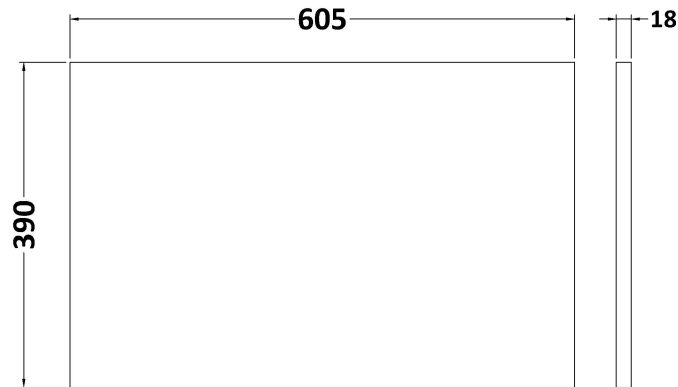

### Product Dimensions

Height (mm):	359
Width (mm):	600
Depth (mm):	385
Nett Weight (kg):	13

### Packaging Dimensions

Height (mm):	380
Width (mm):	620
Depth (mm):	405
Gross Weight (kg):	13.5

### Outer Box Dimensions (If Applicable)

Height (mm):	
Width (mm):	
Depth (mm):	
Gross Weight (kg):	
Barcode:	5056462657158

Sales Code: MWD2360

Description: 600 Worktop (605X390x18mm)

**Product Dimensions**

Height (mm):	18
Width (mm):	605
Depth (mm):	390
Nett Weight (kg):	2.5

**Packaging Dimensions**

Height (mm):	25
Width (mm):	625
Depth (mm):	410
Gross Weight (kg):	3