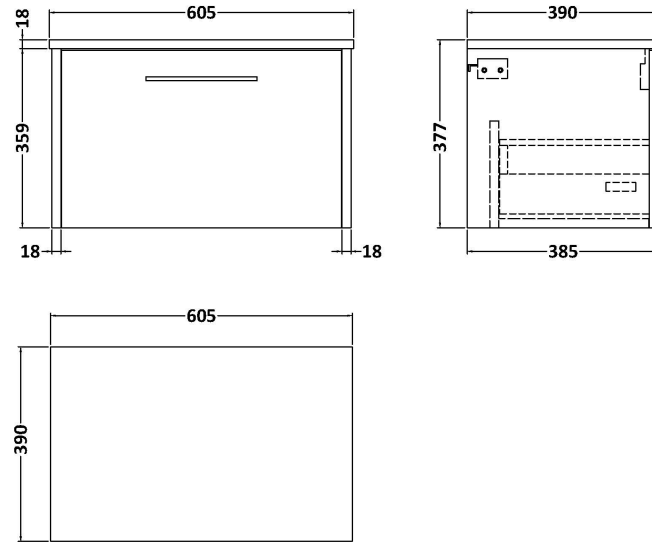

Sales Code: JNU2322W

Description: 600 Wh Single Drawer Vanity & Worktop

Packaging Details

Barcode: 5056462671963