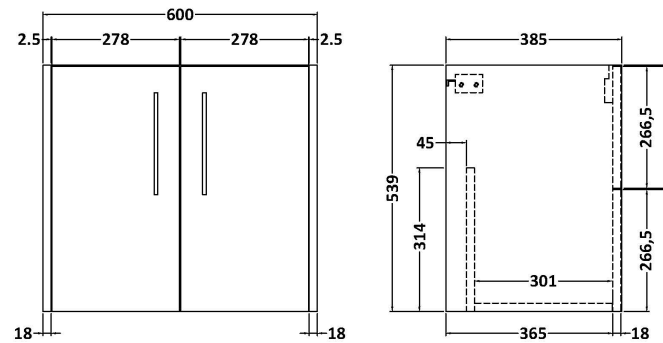

### Product Dimensions

Height (mm):	539
Width (mm):	600
Depth (mm):	385
Nett Weight (kg):	14.2

### Packaging Dimensions

Height (mm):	560
Width (mm):	620
Depth (mm):	405
Gross Weight (kg):	14.7

### Product Dimensions

Height (mm):	170
Width (mm):	610
Depth (mm):	395
Nett Weight (kg):	11

### Packaging Dimensions

Height (mm):	190
Width (mm):	630
Depth (mm):	415
Gross Weight (kg):	11.5