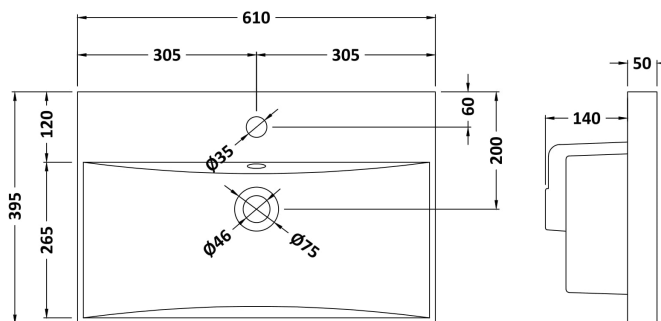

### Product Dimensions

Height (mm):	539
Width (mm):	600
Depth (mm):	385
Nett Weight (kg):	14.2

### Packaging Dimensions

Height (mm):	560
Width (mm):	620
Depth (mm):	405
Gross Weight (kg):	14.7

### Outer Box Dimensions (If Applicable)

Height (mm):	
Width (mm):	
Depth (mm):	
Gross Weight (kg):	
Barcode:	5056462657080

### Product Dimensions

Height (mm):	170
Width (mm):	610
Depth (mm):	395
Nett Weight (kg):	11