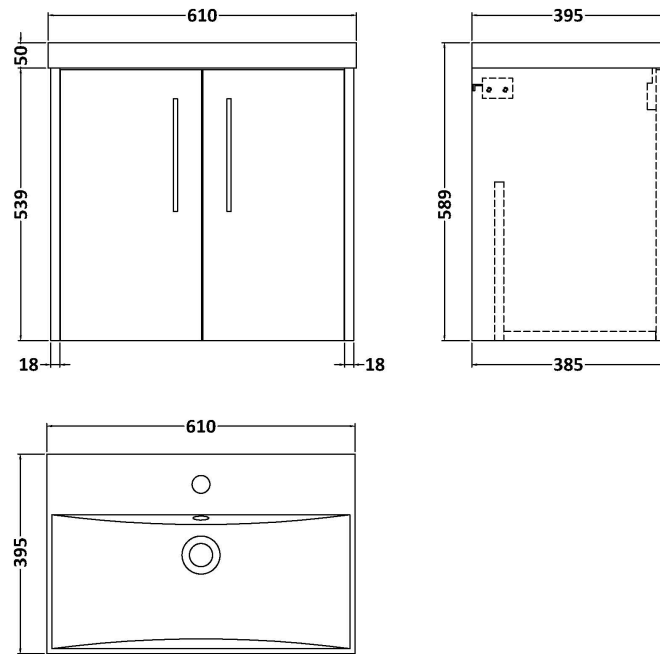

Sales Code: JNU2123D

Description: 600 Wh 2-Door Vanity & Basin 3

Packaging Details

Barcode: 5056462671468