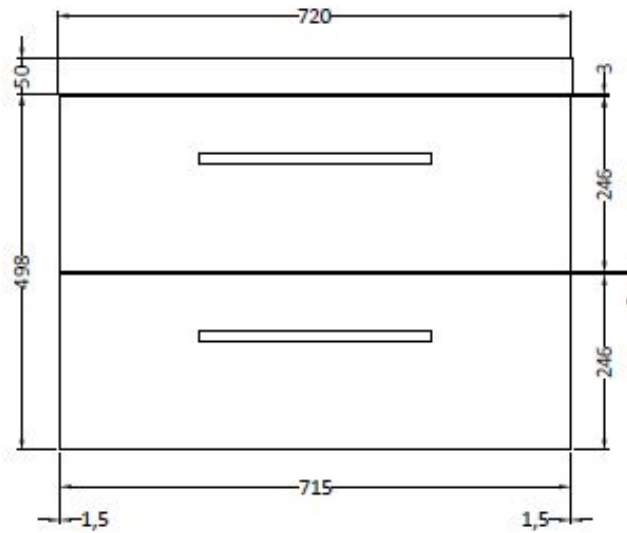

### Packaging Details

Barcode: 5056211800781

**Sales Code:** NVQ134

**Description:** 718mm 2 Drawer Wall Hung Basin Unit

**Product Dimensions**

Height (mm):	498
Width (mm):	718
Depth (mm):	500
Nett Weight (kg):	32.3

**Packaging Dimensions**

Height (mm):	520
Width (mm):	740
Depth (mm):	520
Gross Weight (kg):	32.3

**Packaging Data**

Box Colour:	Brown Cardboard Box - Printed
Box Qty:	1
Label Size:	50 x 100
Label Colour:	Not Applicable
Label Qty:	0

### Product Dimensions

Height (mm):	145
Width (mm):	720
Depth (mm):	510
Nett Weight (kg):	18

### Packaging Dimensions

Height (mm):	190
Width (mm):	740
Depth (mm):	530
Gross Weight (kg):	18