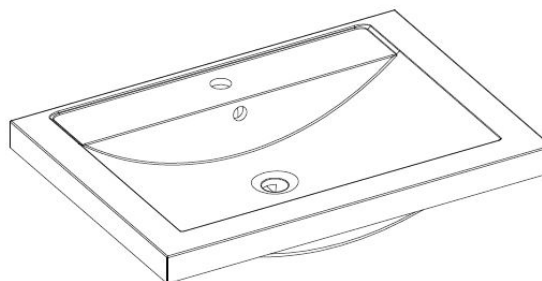

**Packaging Dimensions**

Height (mm):	520
Width (mm):	740
Depth (mm):	520
Gross Weight (kg):	32.3

**Packaging Data**

Box Colour:	Brown Cardboard Box - Printed
Box Qty:	1
Label Size:	50 x 100
Label Colour:	Not Applicable
Label Qty:	0

**Outer Box Dimensions (If Applicable)**

Height (mm):	
Width (mm):	
Depth (mm):	
Gross Weight (kg):	
Barcode:	5055275883310

**Product Details**

Country of Origin:	China
Fitting Instruction:	No
CE & UKCA:	N/A
FSC Certified Materials:	Yes
Colour:	Gloss White
Construction Method:	Cam & Wood Dowel
Construction Type:	Rigid
Cabinet Finish:	MFC Painted Gloss
Fascia Finish:	MFC Painted Gloss
Cabinet Thickness (mm):	16
Fascia Thickness (mm):	18
Drawer Included:	Yes
Drawer Type:	80mm High Metal S/C Inc Galler
No of Shelves:	0
Hinge Type:	Not Applicable
Hinge Included:	Not Applicable
Adjustable Legs:	No, Not Required
Fixings Included:	Yes
Handle Style:	Modern
Waste Shroud:	Yes
Handle Included:	Yes
Handle Type:	Profile

### Product Dimensions

Height (mm):	145
Width (mm):	720
Depth (mm):	510
Nett Weight (kg):	18

### Packaging Dimensions

Height (mm):	190
Width (mm):	740
Depth (mm):	530
Gross Weight (kg):	18