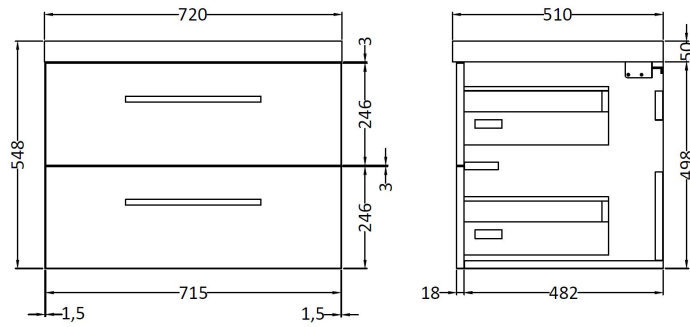

### Packaging Details

Barcode: 5056211800781

**Sales Code:** NVQ134

**Description:** 718mm 2 Drawer Wall Hung Basin Unit

**Product Dimensions**

Height (mm):	498
Width (mm):	718
Depth (mm):	500
Nett Weight (kg):	32.3

**Packaging Dimensions**

Height (mm):	520
Width (mm):	740
Depth (mm):	520
Gross Weight (kg):	32.3

**Packaging Data**

Box Colour:	Brown Cardboard Box - Printed
Box Qty:	1
Label Size:	50 x 100
Label Colour:	Not Applicable
Label Qty:	0

### Product Dimensions

Height (mm):	145
Width (mm):	720
Depth (mm):	510
Nett Weight (kg):	18

### Packaging Dimensions

Height (mm):	190
Width (mm):	740
Depth (mm):	530
Gross Weight (kg):	18