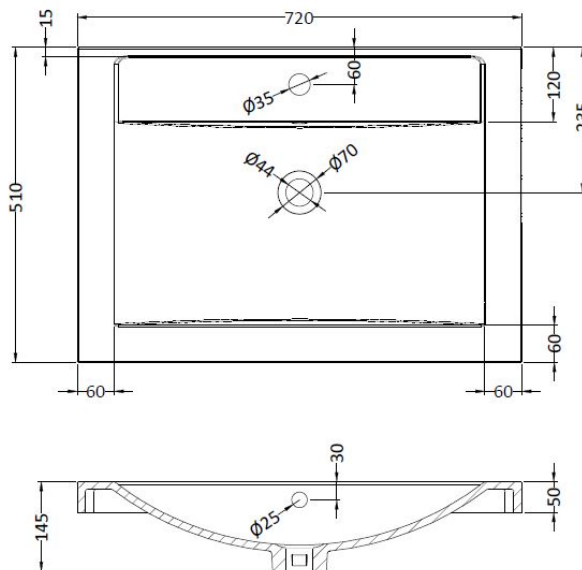

**Packaging Dimensions**

Height (mm):	520
Width (mm):	740
Depth (mm):	520
Gross Weight (kg):	32.3

**Packaging Data**

Box Colour:	Brown Cardboard Box - Printed
Box Qty:	1
Label Size:	50 x 100
Label Colour:	Not Applicable
Label Qty:	0

**Outer Box Dimensions (If Applicable)**

Height (mm):	
Width (mm):	
Depth (mm):	
Gross Weight (kg):	
Barcode:	5055275883310

**Product Details**

Country of Origin:	China
Fitting Instruction:	No
CE & UKCA:	N/A
FSC Certified Materials:	Yes
Colour:	Gloss White
Construction Method:	Cam & Wood Dowel
Construction Type:	Rigid
Cabinet Finish:	MFC Painted Gloss
Fascia Finish:	MFC Painted Gloss
Cabinet Thickness (mm):	16
Fascia Thickness (mm):	18
Drawer Included:	Yes
Drawer Type:	80mm High Metal S/C Inc Galler
No of Shelves:	0
Hinge Type:	Not Applicable
Hinge Included:	Not Applicable
Adjustable Legs:	No, Not Required
Fixings Included:	Yes
Handle Style:	Modern
Waste Shroud:	Yes
Handle Included:	Yes
Handle Type:	Profile

### Product Dimensions

Height (mm):	145
Width (mm):	720
Depth (mm):	510
Nett Weight (kg):	18

### Packaging Dimensions

Height (mm):	190
Width (mm):	740
Depth (mm):	530
Gross Weight (kg):	18