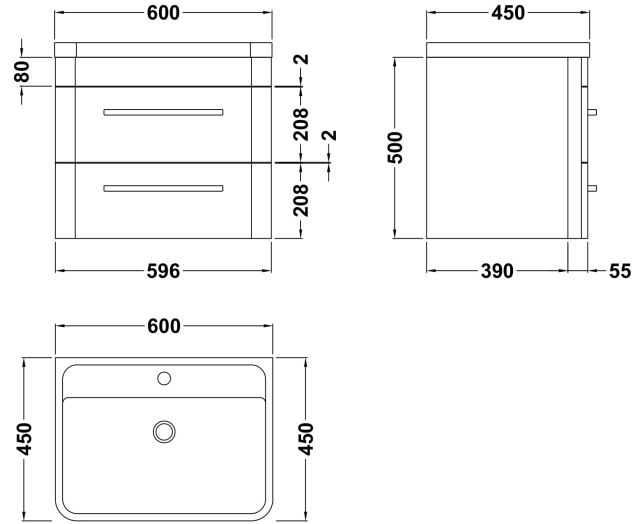

Sales Code: SOL802

Description: Solar 600 W/H 2-Drawer Unit & Polymarble

Packaging Details

Barcode: 5056462679549