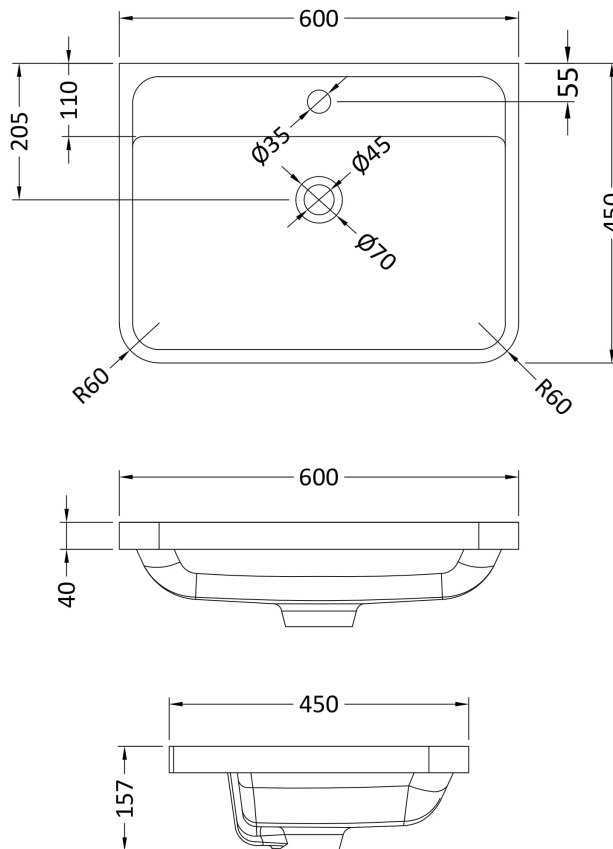

### Product Dimensions

Height (mm):	500
Width (mm):	596
Depth (mm):	445
Nett Weight (kg):	20.5

### Packaging Dimensions

Height (mm):	570
Width (mm):	670
Depth (mm):	510
Gross Weight (kg):	22.5

### Outer Box Dimensions (If Applicable)

Height (mm):	
Width (mm):	
Depth (mm):	
Gross Weight (kg):	
Barcode:	5056462659800

Sales Code: PMB003

Description: 600X450mm Poly Marble Basin

**Product Dimensions**

Height (mm):	450
Width (mm):	600
Depth (mm):	157
Nett Weight (kg):	12.82

**Packaging Dimensions**

Height (mm):	167
Width (mm):	640
Depth (mm):	470
Gross Weight (kg):	12.82