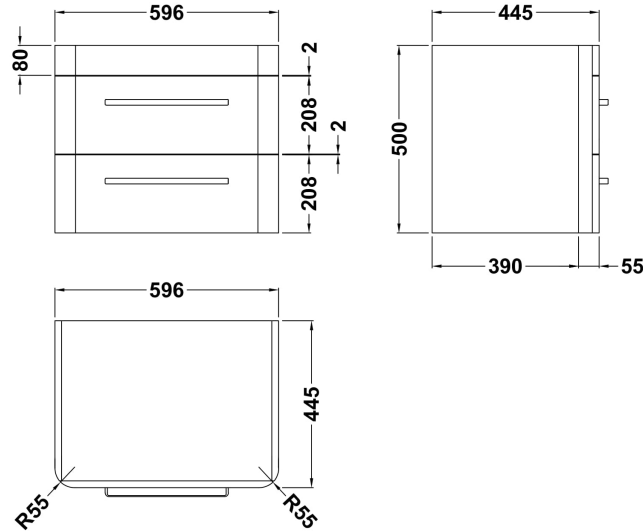

### Packaging Details

Barcode: 5056462679549

Sales Code: CUR893

Description: 600 W/H 2-Drawer Unit 500 X 596 X 447

### Product Dimensions

Height (mm):	500
Width (mm):	596
Depth (mm):	445
Nett Weight (kg):	20.5

### Packaging Dimensions

Height (mm):	570
Width (mm):	670
Depth (mm):	510
Gross Weight (kg):	22.5

Sales Code: PMB003

Description: 600X450mm Poly Marble Basin

**Product Dimensions**

Height (mm):	450
Width (mm):	600
Depth (mm):	157
Nett Weight (kg):	12.82

**Packaging Dimensions**

Height (mm):	167
Width (mm):	640
Depth (mm):	470
Gross Weight (kg):	12.82