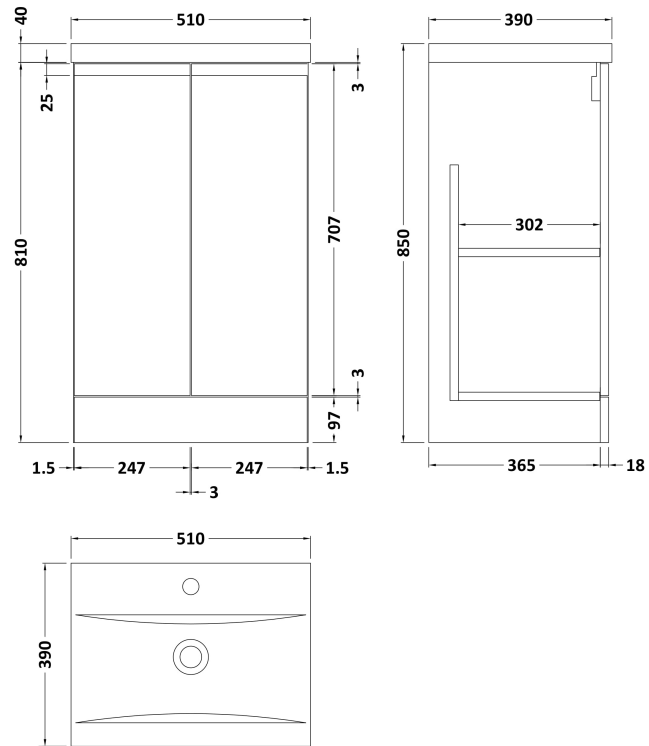

Sales Code: URB307A

Description: 500 F/S 2-Door Unit & Basin 1

Packaging Details

Barcode: 5056211899259

Sales Code: URB323

Description: 500 F/S 2-Door Unit

Product Dimensions

Height (mm):	810
Width (mm):	510
Depth (mm):	383
Nett Weight (kg):	21.5

Packaging Dimensions

Height (mm):	780
Width (mm):	495
Depth (mm):	383
Gross Weight (kg):	22

Packaging Data

Box Colour:	Brown Cardboard Box
Box Qty:	1
Label Size:	100 x 50
Label Colour:	White Label
Label Qty:	2

Sales Code: NVM012

Description: 500 Mid-Edged Basin 1 Th

Product Dimensions

Height (mm):	180
Width (mm):	510
Depth (mm):	390
Nett Weight (kg):	10.54

Packaging Dimensions

Height (mm):	210
Width (mm):	410
Depth (mm):	530
Gross Weight (kg):	10.54

Packaging Data

Box Colour:	Brown Cardboard Box - Printed
Box Qty:	1
Label Size:	100 x 50
Label Colour:	White Label
Label Qty:	2

Outer Box Dimensions (If Applicable)

Height (mm):	
Width (mm):	
Depth (mm):	
Gross Weight (kg):	
Barcode:	5055369043446