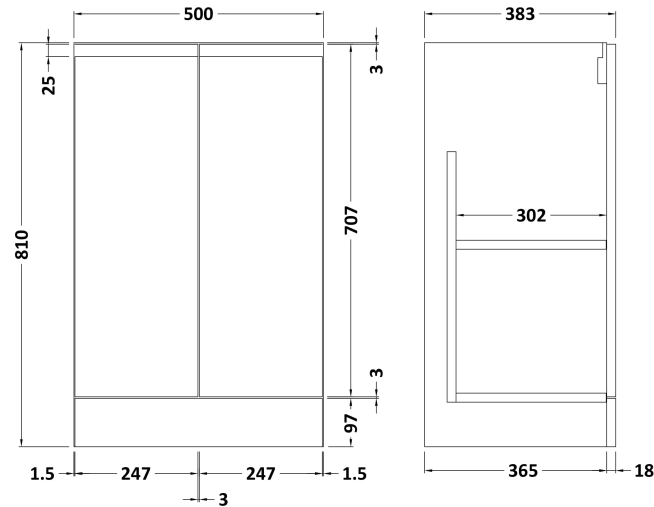

Sales Code: URB307A

Description: 500 F/S 2-Door Unit & Basin 1

Packaging Details

Barcode: 5056211899259

Sales Code: URB323

Description: 500 F/S 2-Door Unit

Product Dimensions

Height (mm):	810
Width (mm):	510
Depth (mm):	383
Nett Weight (kg):	21.5

Packaging Dimensions

Height (mm):	780
Width (mm):	495
Depth (mm):	383
Gross Weight (kg):	22

Packaging Data

Box Colour:	Brown Cardboard Box
Box Qty:	1
Label Size:	100 x 50
Label Colour:	White Label
Label Qty:	2

Sales Code: NVM012

Description: 500 Mid-Edged Basin 1 Th

Product Dimensions

Height (mm):	180
Width (mm):	510
Depth (mm):	390
Nett Weight (kg):	10.54

Packaging Dimensions

Height (mm):	210
Width (mm):	410
Depth (mm):	530
Gross Weight (kg):	10.54

Packaging Data

Box Colour:	Brown Cardboard Box - Printed
Box Qty:	1
Label Size:	100 x 50
Label Colour:	White Label
Label Qty:	2

Outer Box Dimensions (If Applicable)

Height (mm):	
Width (mm):	
Depth (mm):	
Gross Weight (kg):	
Barcode:	5055369043446