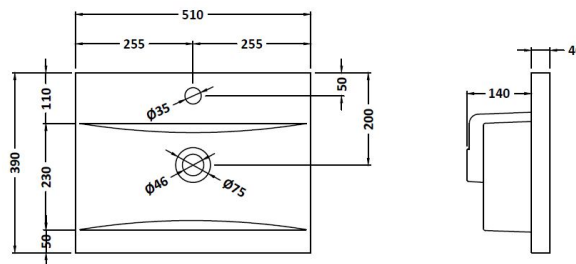

Sales Code: URB307A

Description: 500 F/S 2-Door Unit & Basin 1

Packaging Details

Barcode: 5056211899259

Sales Code: URB323

Description: 500 F/S 2-Door Unit

Product Dimensions

Height (mm):	810
Width (mm):	510
Depth (mm):	383
Nett Weight (kg):	21.5

Packaging Dimensions

Height (mm):	780
Width (mm):	495
Depth (mm):	383
Gross Weight (kg):	22

Packaging Data

Box Colour:	Brown Cardboard Box
Box Qty:	1
Label Size:	100 x 50
Label Colour:	White Label
Label Qty:	2

Outer Box Dimensions (If Applicable)

Height (mm):	
Width (mm):	
Depth (mm):	
Gross Weight (kg):	
Barcode:	5056211899198

Product Details

Country of Origin:	China
Fitting Instruction:	No
CE & UKCA:	N/A
FSC Certified Materials:	Yes
Colour:	Satin Blue
Construction Method:	Cam & Wood Dowel
Construction Type:	Rigid
Cabinet Finish:	MFC Painted Matt
Fascia Finish:	Mdf Painted Matt
Cabinet Thickness (mm):	18
Fascia Thickness (mm):	18
Drawer Included:	No
Drawer Type:	Not Applicable
No of Shelves:	1
Hinge Type:	95 Degree Clip-On Soft Close
Hinge Included:	Yes
Adjustable Legs:	No
Fixings Included:	Yes
Handle Style:	Not Applicable
Waste Shroud:	No
Handle Included:	No, Not Required
Handle Type:	Handleless

Sales Code: NVM012

Description: 500 Mid-Edged Basin 1 Th

Product Dimensions

Height (mm):	180
Width (mm):	510
Depth (mm):	390
Nett Weight (kg):	10.54

Packaging Dimensions

Height (mm):	210
Width (mm):	410
Depth (mm):	530
Gross Weight (kg):	10.54