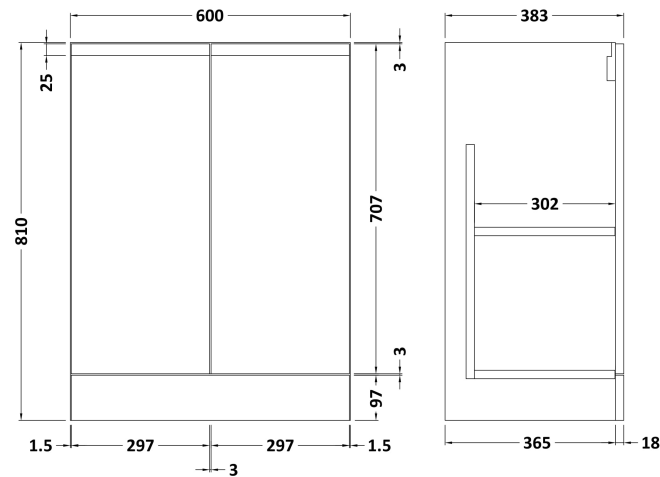

Sales Code: URB308A

Description: 600 F/S 2-Door Unit & Basin 1

Packaging Details

Barcode: 5056211899310

Sales Code: URB325

Description: 600 F/S 2-Door Unit

Product Dimensions

Height (mm):	810
Width (mm):	610
Depth (mm):	383
Nett Weight (kg):	26.5

Packaging Dimensions

Height (mm):	780
Width (mm):	595
Depth (mm):	383
Gross Weight (kg):	27

Packaging Data

Box Colour:	Brown Cardboard Box
Box Qty:	1
Label Size:	100 x 50
Label Colour:	White Label
Label Qty:	2

Sales Code: NVM013

Description: 600 Mid-Edged Basin 1 Th

Product Dimensions

Height (mm):	180
Width (mm):	610
Depth (mm):	390
Nett Weight (kg):	11

Packaging Dimensions

Height (mm):	200
Width (mm):	410
Depth (mm):	630
Gross Weight (kg):	11

Packaging Data

Box Colour:	Brown Cardboard Box - Printed
Box Qty:	1
Label Size:	100 x 50
Label Colour:	White Label
Label Qty:	2

Outer Box Dimensions (If Applicable)

Height (mm):	
Width (mm):	
Depth (mm):	
Gross Weight (kg):	
Barcode:	5055369043415