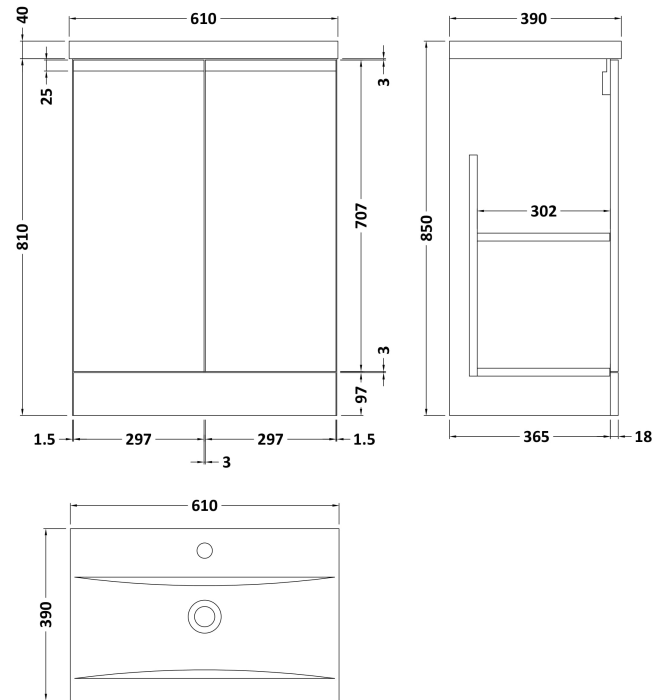

Sales Code: URB308A

Description: 600 F/S 2-Door Unit & Basin 1

Packaging Details

Barcode: 5056211899310

Sales Code: URB325

Description: 600 F/S 2-Door Unit

Product Dimensions

Height (mm):	810
Width (mm):	610
Depth (mm):	383
Nett Weight (kg):	26.5

Packaging Dimensions

Height (mm):	780
Width (mm):	595
Depth (mm):	383
Gross Weight (kg):	27

Packaging Data

Box Colour:	Brown Cardboard Box
Box Qty:	1
Label Size:	100 x 50
Label Colour:	White Label
Label Qty:	2

Sales Code: NVM013

Description: 600 Mid-Edged Basin 1 Th

Product Dimensions

Height (mm):	180
Width (mm):	610
Depth (mm):	390
Nett Weight (kg):	11

Packaging Dimensions

Height (mm):	200
Width (mm):	410
Depth (mm):	630
Gross Weight (kg):	11

Packaging Data

Box Colour:	Brown Cardboard Box - Printed
Box Qty:	1
Label Size:	100 x 50
Label Colour:	White Label
Label Qty:	2

Outer Box Dimensions (If Applicable)

Height (mm):	
Width (mm):	
Depth (mm):	
Gross Weight (kg):	
Barcode:	5055369043415