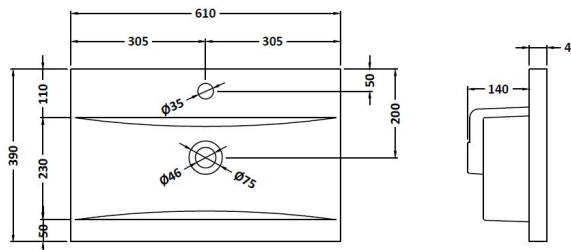

Packaging Dimensions

Height (mm):	780
Width (mm):	595
Depth (mm):	383
Gross Weight (kg):	27

Packaging Data

Box Colour:	Brown Cardboard Box
Box Qty:	1
Label Size:	100 x 50
Label Colour:	White Label
Label Qty:	2

Outer Box Dimensions (If Applicable)

Height (mm):	
Width (mm):	
Depth (mm):	
Gross Weight (kg):	
Barcode:	5056211899228

Product Details

Country of Origin:	China
Fitting Instruction:	No
CE & UKCA:	N/A
FSC Certified Materials:	Yes
Colour:	Satin Blue
Construction Method:	Cam & Wood Dowel
Construction Type:	Rigid
Cabinet Finish:	MFC Painted Matt
Fascia Finish:	Mdf Painted Matt
Cabinet Thickness (mm):	18
Fascia Thickness (mm):	18
Drawer Included:	No
Drawer Type:	Not Applicable
No of Shelves:	1
Hinge Type:	95 Degree Clip-On Soft Close
Hinge Included:	Yes
Adjustable Legs:	No
Fixings Included:	Yes
Handle Style:	Not Applicable
Waste Shroud:	No
Handle Included:	No, Not Required
Handle Type:	Handleless

Sales Code: NVM013

Description: 600 Mid-Edged Basin 1 Th

Product Dimensions

Height (mm):	180
Width (mm):	610
Depth (mm):	390
Nett Weight (kg):	11

Packaging Dimensions

Height (mm):	200
Width (mm):	410
Depth (mm):	630
Gross Weight (kg):	11

Packaging Data

Box Colour:	Brown Cardboard Box - Printed
Box Qty:	1
Label Size:	100 x 50
Label Colour:	White Label
Label Qty:	2

Outer Box Dimensions (If Applicable)

Height (mm):	
Width (mm):	
Depth (mm):	
Gross Weight (kg):	
Barcode:	5055369043415