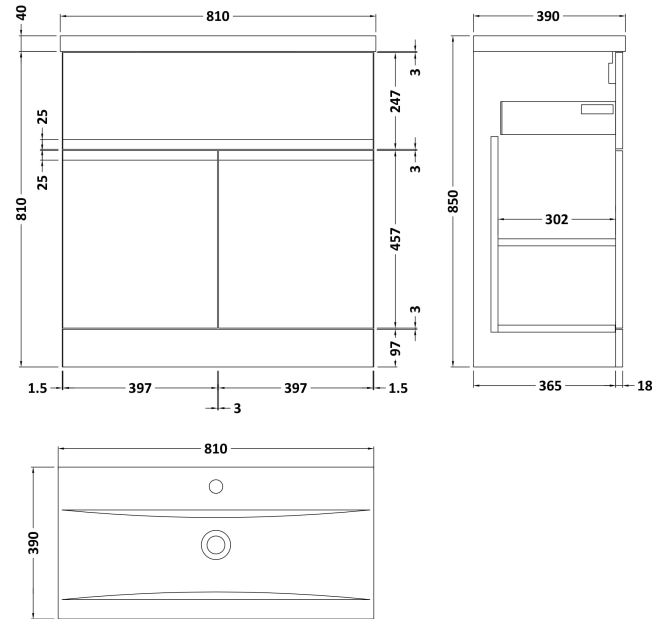

Sales Code: URB305A

Description: 800 F/S 2-Door/Drawer Unit & Basin 1

Packaging Details

Barcode: 5056211892625

Sales Code: URB328

Description: 800 F/S 2-Door/Drawer Unit

Product Dimensions

Height (mm):	810
Width (mm):	810
Depth (mm):	383
Nett Weight (kg):	31.5

Packaging Dimensions

Height (mm):	780
Width (mm):	795
Depth (mm):	383
Gross Weight (kg):	32

Packaging Data

Box Colour:	Brown Cardboard Box
Box Qty:	1
Label Size:	100 x 50
Label Colour:	White Label
Label Qty:	2

Sales Code: NVM015

Description: 800 Mid Edged Basin 1 Th

Product Dimensions

Height (mm):	180
Width (mm):	810
Depth (mm):	390
Nett Weight (kg):	15

Packaging Dimensions

Height (mm):	210
Width (mm):	410
Depth (mm):	830
Gross Weight (kg):	15

Packaging Data

Box Colour:	Brown Cardboard Box
Box Qty:	1
Label Size:	100 x 50
Label Colour:	White Label
Label Qty:	2

Outer Box Dimensions (If Applicable)

Height (mm):	
Width (mm):	
Depth (mm):	
Gross Weight (kg):	
Barcode:	5055369043422