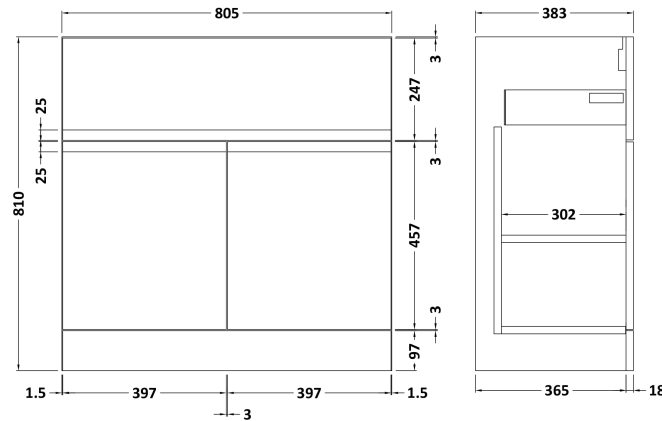

Sales Code: URB305A

Description: 800 F/S 2-Door/Drawer Unit & Basin 1

Packaging Details

Barcode: 5056211892625

Sales Code: URB328

Description: 800 F/S 2-Door/Drawer Unit

Product Dimensions

Height (mm):	810
Width (mm):	810
Depth (mm):	383
Nett Weight (kg):	31.5

Packaging Dimensions

Height (mm):	780
Width (mm):	795
Depth (mm):	383
Gross Weight (kg):	32

Packaging Data

Box Colour:	Brown Cardboard Box
Box Qty:	1
Label Size:	100 x 50
Label Colour:	White Label
Label Qty:	2

Sales Code: NVM015

Description: 800 Mid Edged Basin 1 Th

Product Dimensions

Height (mm):	180
Width (mm):	810
Depth (mm):	390
Nett Weight (kg):	15

Packaging Dimensions

Height (mm):	210
Width (mm):	410
Depth (mm):	830
Gross Weight (kg):	15

Packaging Data

Box Colour:	Brown Cardboard Box
Box Qty:	1
Label Size:	100 x 50
Label Colour:	White Label
Label Qty:	2

Outer Box Dimensions (If Applicable)

Height (mm):	
Width (mm):	
Depth (mm):	
Gross Weight (kg):	
Barcode:	5055369043422